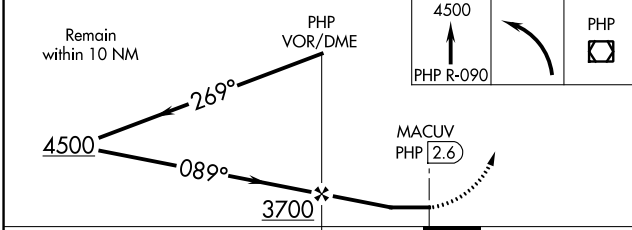

VOR/DME PHP 115.55 Chan 102(Y)	APP CRS 089°	Rwy Idg TDZE Apt Elev N/A N/A 2209
--	------------------------	--

VOR-A PHILIP (PHP)

⚠ Circling to Rwy 12-30 NA at night. When local altimeter setting not received, use Pierre Rgnl altimeter setting and increase all MDA 220 feet, and increase Circling Cat C visibility 3/4 mile.

⚠ MISSED APPROACH: Climb to 4500 on PHP VOR/DME R-090, then left turn direct PHP VOR/DME and hold.

ASOS 118.375	DENVER CENTER 127.95 338.2	UNICOM 122.8 (CTAF) 0
------------------------	--------------------------------------	--

NC-1, 28 NOV 2024 to 26 DEC 2024

NC-1, 28 NOV 2024 to 26 DEC 2024

CATEGORY	FAF to MAP 2.6 NM					
	A	B	C	D		
CIRCLING	2720-1 511 (600-1)	2760-1 551 (600-1)	2840-1 3/4 631 (700-1 3/4)	NA		
	Knots	60	90	120	150	180
	Min:Sec	2:36	1:44	1:18	1:02	0:52