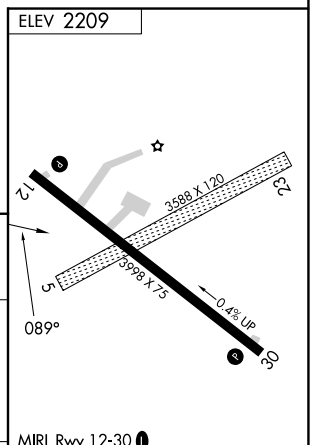

VOR/DME PHP 115.55 Chan 102(Y)	APP CRS 089°	Rwy Idg TDZE Apt Elev N/A N/A 2209
--	------------------------	--

VOR-A PHILIP (PHP)

⚠ Circling to Rwy 12-30 NA at night. When local altimeter setting not received, use Pierre Rgnl altimeter setting and increase all MDA 220 feet, and increase Circling Cat C visibility 3/4 mile.

⚠ MISSED APPROACH: Climb to 4500 on PHP VOR/DME R-090, then left turn direct PHP VOR/DME and hold.

ASOS 118.375	DENVER CENTER 127.95 338.2	UNICOM 122.8 (CTAF) 0
------------------------	--------------------------------------	--

NC-1, 28 NOV 2024 to 26 DEC 2024

NC-1, 28 NOV 2024 to 26 DEC 2024

CATEGORY	FAF to MAP 2.6 NM					
	A	B	C	D		
CIRCLING	2720-1 511 (600-1)	2760-1 551 (600-1)	2840-1 3/4 631 (700-1 3/4)	NA		
	Knots	60	90	120	150	180
	Min:Sec	2:36	1:44	1:18	1:02	0:52