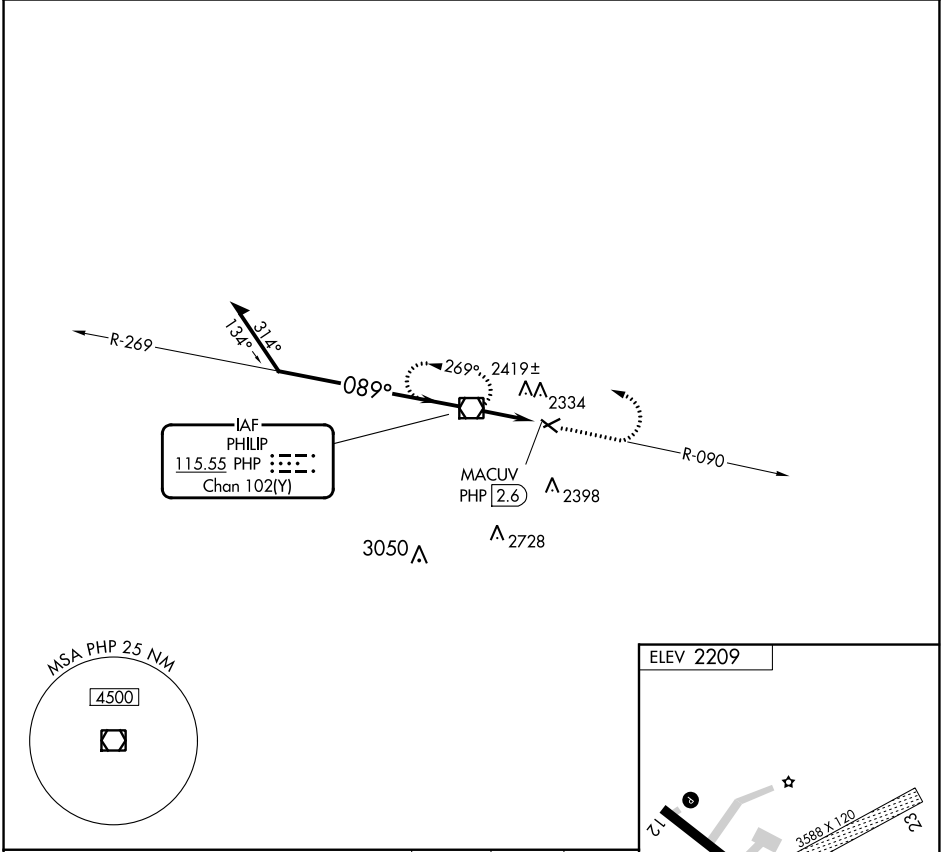

VOR/DME PHP 115.55 Chan 102(Y)	APP CRS 089°	Rwy Idg TDZE Apt Elev N/A N/A 2209
--	------------------------	--

VOR-A PHILIP (PHP)

⚠ Circling to Rwy 12-30 NA at night. When local altimeter setting not received, use Pierre Rgnl altimeter setting and increase all MDA 220 feet, and increase Circling Cat C visibility 3/4 mile.

⚠ MISSED APPROACH: Climb to 4500 on PHP VOR/DME R-090, then left turn direct PHP VOR/DME and hold.

ASOS 118.375	DENVER CENTER 127.95 338.2	UNICOM 122.8 (CTAF) 0
------------------------	--------------------------------------	--

NC-1, 28 NOV 2024 to 26 DEC 2024

NC-1, 28 NOV 2024 to 26 DEC 2024

CATEGORY	FAF to MAP 2.6 NM					
	A	B	C	D		
CIRCLING	2720-1 511 (600-1)	2760-1 551 (600-1)	2840-1 3/4 631 (700-1 3/4)	NA		
	Knots	60	90	120	150	180
	Min:Sec	2:36	1:44	1:18	1:02	0:52