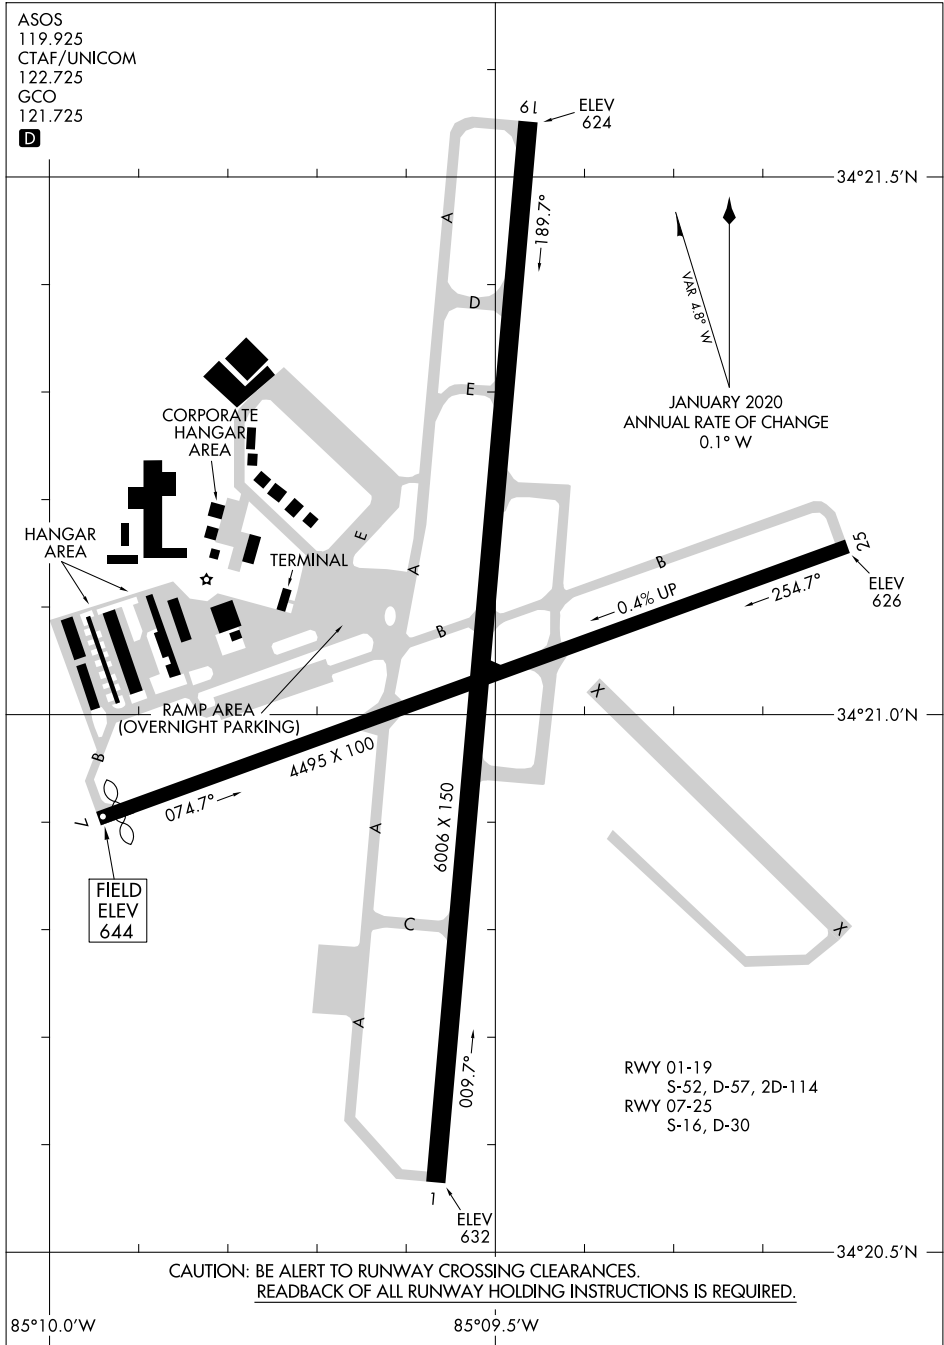

22139

AIRPORT DIAGRAM

RICHARD B RUSSELL RGNL - J H TOWERS FLD (R.M.G)

AL-855 (FAA)

ROME, GEORGIA

ASOS
119.925
CTAF/UNICOM
122.725
GCO
121.725

D

SE-4, 28 NOV 2024 to 26 DEC 2024

SE-4, 28 NOV 2024 to 26 DEC 2024

85°10.0'W

85°09.5'W

AIRPORT DIAGRAM

22139

RICHARD B RUSSELL RGNL - J H TOWERS FLD (R.M.G)

ROME, GEORGIA