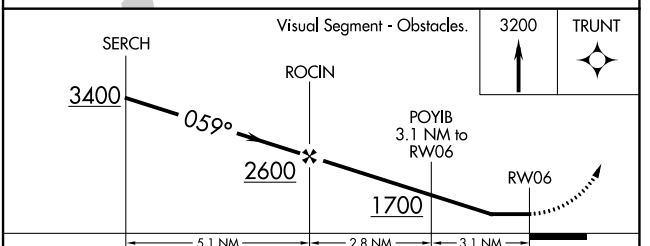

CATEGORY	A	B	C	D
CIRCLING	1200-1 508 (600-1)	1320-1 628 (700-1)	1640-2¾ 948 (1000-2¾)	2140-3 1448 (1500-3)

NE-2, 28 NOV 2024 to 26 DEC 2024

NE-2, 28 NOV 2024 to 26 DEC 2024