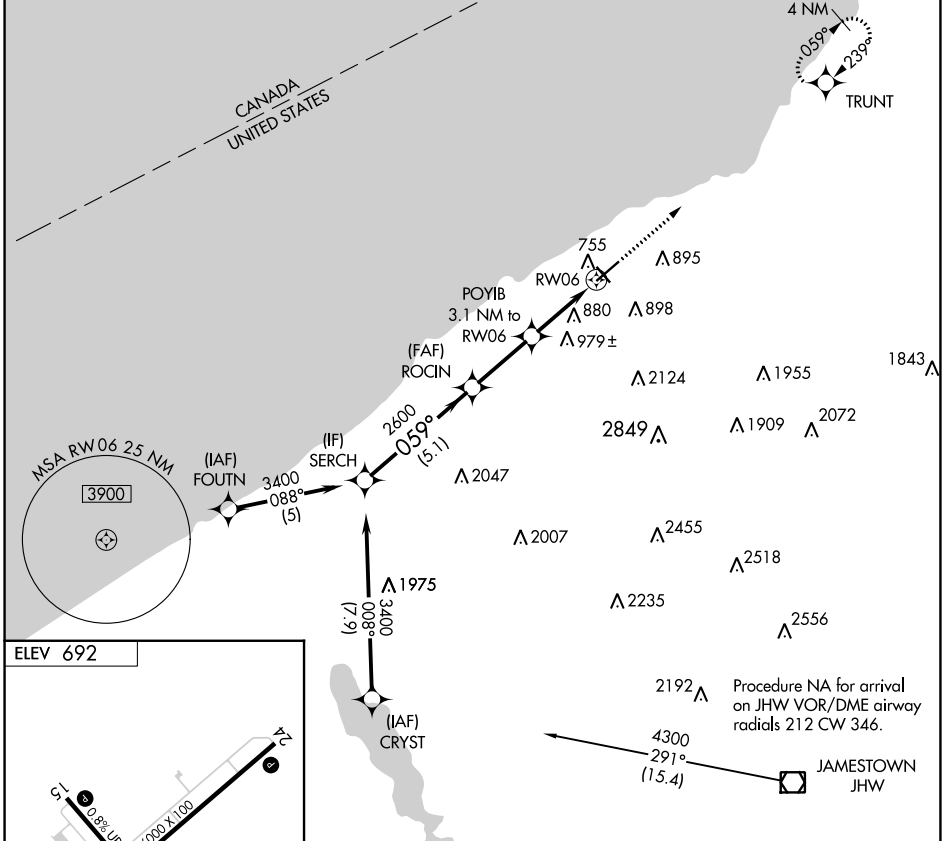

APP CRS	Rwy Idg	N/A
059°	TDZE	N/A
	Apt Elev	692

RNAV (GPS)-B

CHAUTAUGUA COUNTY/DUNKIRK (DKK)

RNP APCH:

Circling to Rwy 6, 24, 33 NA at night.
 Circling Cat D NA southeast of Rwy 6 and southwest of Rwy 33.
 -22°C

MISSED APPROACH: Climb to 3200 direct TRUNT and hold.

ASOS 119.275	BUFFALO APP CON 126.5 317.6	UNICOM 123.075 (CTAF)
------------------------	---------------------------------------	---------------------------------

MIRL Rwy 15-33
 REIL Rwy 6 and 24
 HIRL Rwy 6-24

CATEGORY	A	B	C	D
CIRCLING	1200-1 508 (600-1)	1320-1 628 (700-1)	1640-2¾ 948 (1000-2¾)	2140-3 1448 (1500-3)

NE-2, 28 NOV 2024 to 26 DEC 2024

NE-2, 28 NOV 2024 to 26 DEC 2024