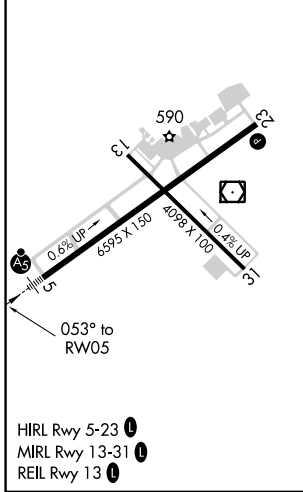

SC-1, 28 NOV 2024 to 26 DEC 2024

SC-1, 28 NOV 2024 to 26 DEC 2024