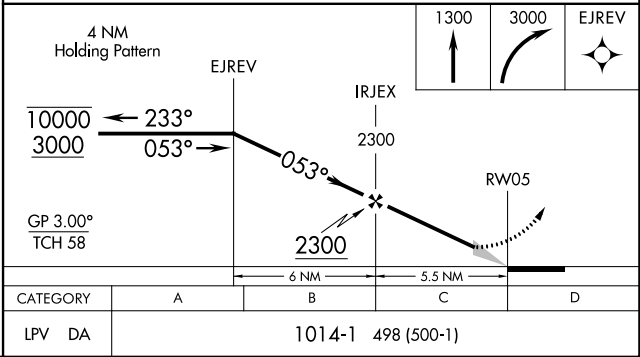

WAAS CH 86343 W05A	APP CRS 053°	Rwy Idg TDZE Apt Elev	6595 516 540
--	------------------------	-----------------------------	---

RNAV (GPS) RWY 5

MEML FLD (HOT)

RNP APCH.		MALSR	MISSED APPROACH: Climb to 1300 then climbing right turn 3000 direct EJREV and hold.
NA For inop ALS, increase all Cats visibility to 1 3/8 SM.			

ASOS 119.925	MEMPHIS CENTER 128.475 377.15	UNICOM 123.0 (CTAF)
------------------------	---	-------------------------------

ELEV 540	D	TDZE 516
----------	----------	----------

SC-1, 28 NOV 2024 to 26 DEC 2024