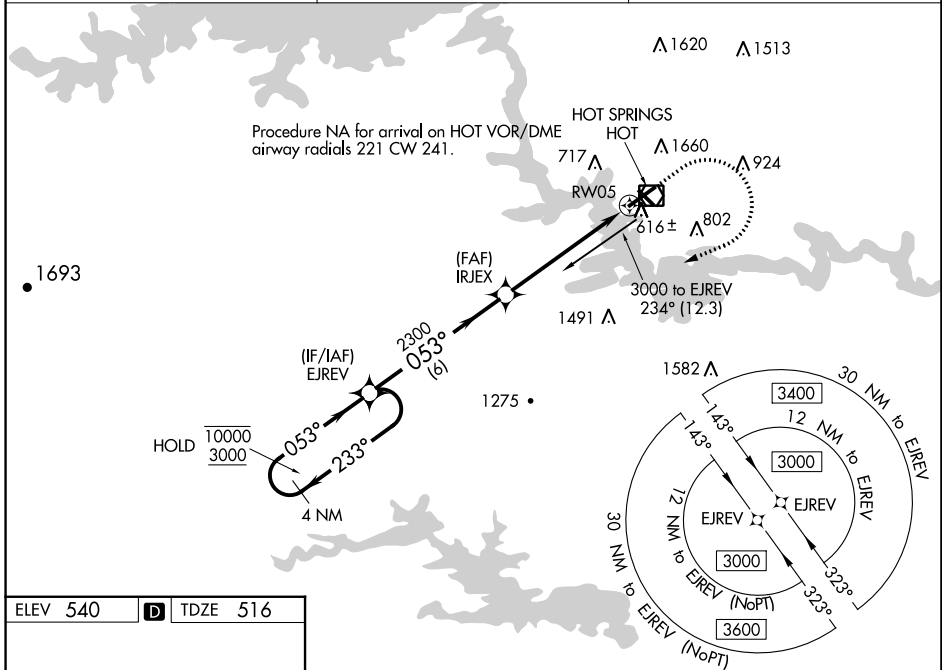

WAAS CH 86343 W05A	APP CRS 053°	Rwy Idg TDZE Apt Elev	6595 516 540
--	------------------------	-----------------------------	---

RNAV (GPS) RWY 5

MEML FLD (HOT)

RNP APCH.		MALSR	MISSED APPROACH: Climb to 1300 then climbing right turn 3000 direct EJREV and hold.
NA For inop ALS, increase all Cats visibility to 1 3/8 SM.			

ASOS 119.925	MEMPHIS CENTER 128.475 377.15	UNICOM 123.0 (CTAF)
------------------------	---	-------------------------------

ELEV 540	D	TDZE 516
----------	----------	----------

SC-1, 28 NOV 2024 to 26 DEC 2024

SC-1, 28 NOV 2024 to 26 DEC 2024