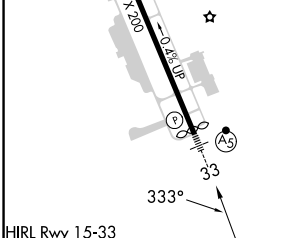

VOR/DME GRK 111.8 Chan 55	APP CRS 333°	Rwy Idg TDZE Apt Elev	9803 N/A 1015
---	------------------------	-----------------------------	--

COPTER VOR RWY 33

ROBERT GRAY AAF (GRK)

		MISSED APPROACH: Climbing right turn to 3000 direct GRK VOR/DME and hold.
--	--	---

FAF to MAP 1.4 NM					CATEGORY	COPTER	
Knots	45	60	75	90	H-33	1460-¼ 465 (500-¼)	
Min:Sec	1:52	1:24	1:07	0:56			

SC-3, 28 NOV 2024 to 26 DEC 2024

SC-3, 28 NOV 2024 to 26 DEC 2024