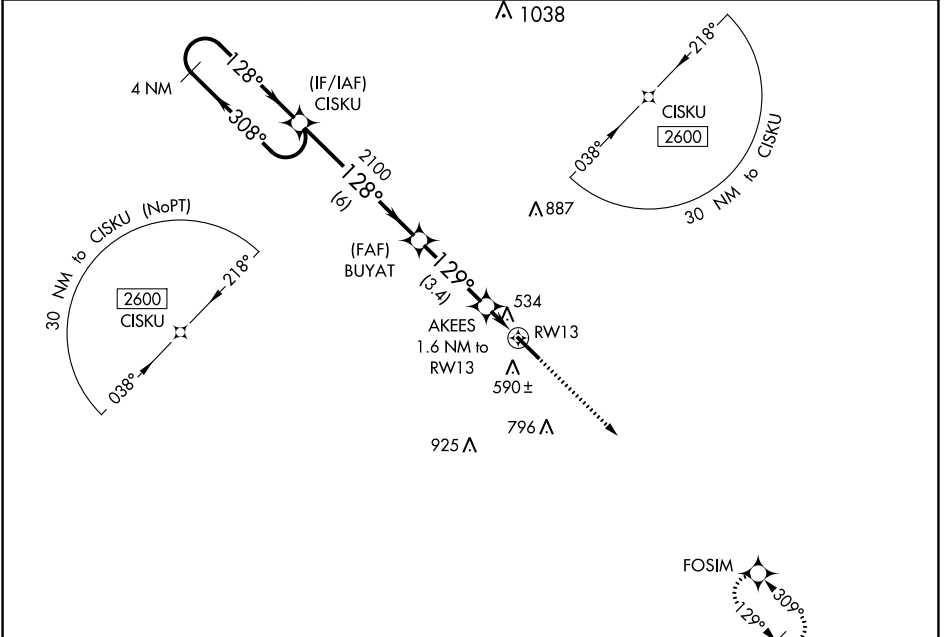

WAAS CH 61236 W13A	APP CRS 129°	Rwy Idg 6005 TDZE 474 Apt Elev 474
--	------------------------	---

RNAV (GPS) RWY 13

COTULLA-LA SALLE COUNTY (COT)

▼ For uncompensated Baro-VNAV systems, LNAV/VNAV NA below -5°C (23°F) or above 54°C (130°F). DME/DME RNP-0.3 NA.

MISSED APPROACH: Climb to 2600 direct FOSIM and hold.

ASOS 118.325	HOUSTON CENTER 134.6 322.5	UNICOM 122.7 (CTAF) 0
------------------------	--------------------------------------	---------------------------------

SC-3, 28 NOV 2024 to 26 DEC 2024

SC-3, 28 NOV 2024 to 26 DEC 2024

ELEV 474	TDZE 474
-----------------	-----------------

CATEGORY	A	B	C	D
LPV DA	724-1	250 (300-1)		NA
LNAV/VNAV DA	724-1	250 (300-1)		NA
LNAV MDA	800-1	326 (400-1)		NA
C CIRCLING	920-1 446 (500-1)	940-1 466 (500-1)	1120-1¾ 646 (700-1¾)	NA