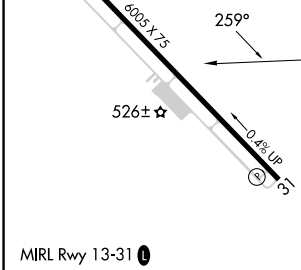

VORTAC COT 115.8 Chan 105	APP CRS 259°	Rwy Idg TDZE Apt Elev	N/A N/A 474
---	------------------------	-----------------------------	--

VOR-A

COTULLA-LA SALLE COUNTY (COT)

▽ When local altimeter setting not received, use Pleasanton Muni altimeter setting; increase all MDA 120 feet, Circling Cat C visibility ½ SM.

MISSED APPROACH: Climbing right turn to 2100 direct COT VORTAC and hold.

ASOS 118.325	HOUSTON CENTER 134.6 322.5	UNICOM 122.7 (CTAF) 0
------------------------	--------------------------------------	---------------------------------

FAF to MAP 5 NM					CATEGORY	A	B	C	D
Knots	60	90	120	150	180	920-1	940-1	1120-1¾	NA
Min:Sec	5:00	3:20	2:30	2:00	1:40	446 (500-1)	466 (500-1)	646 (700-1¾)	