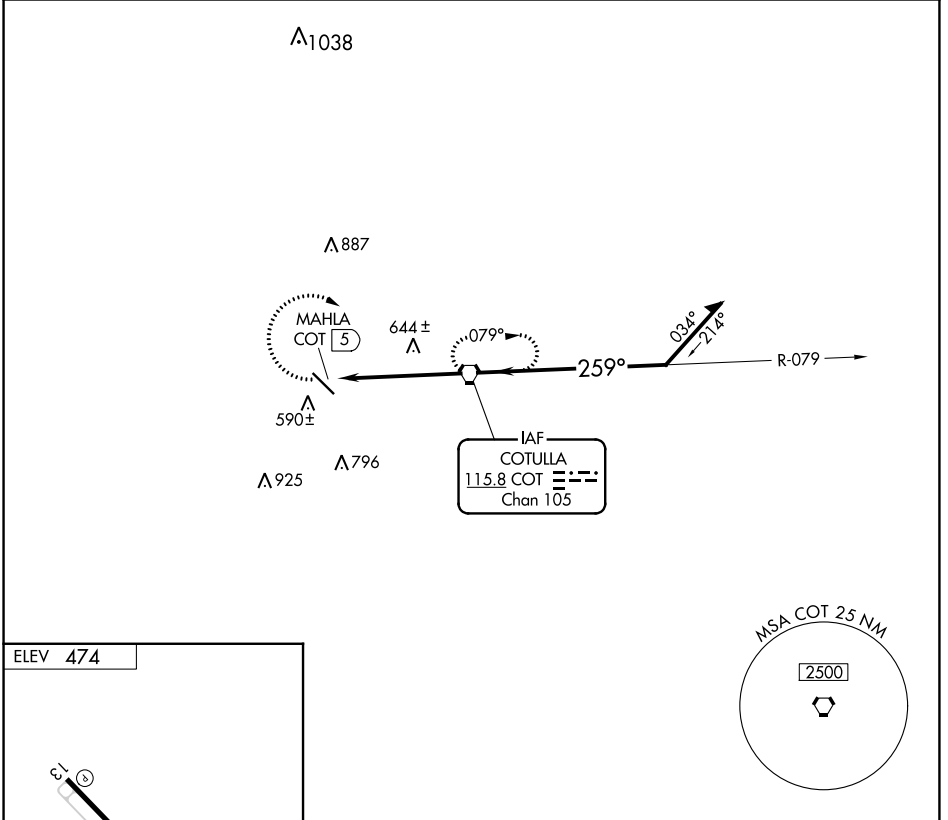

VORTAC COT 115.8 Chan 105	APP CRS 259°	Rwy Idg TDZE Apt Elev	N/A N/A 474
---	------------------------	-----------------------------	--

VOR-A

COTULLA-LA SALLE COUNTY (COT)

▽ When local altimeter setting not received, use Pleasanton Muni altimeter setting; increase all MDA 120 feet, Circling Cat C visibility ½ SM.

MISSED APPROACH: Climbing right turn to 2100 direct COT VORTAC and hold.

ASOS 118.325	HOUSTON CENTER 134.6 322.5	UNICOM 122.7 (CTAF) 0
------------------------	--------------------------------------	---------------------------------

FAF to MAP 5 NM					CATEGORY	A	B	C	D
Knots	60	90	120	150	180	920-1	940-1	1120-1¾	NA
Min:Sec	5:00	3:20	2:30	2:00	1:40	446 (500-1)	466 (500-1)	646 (700-1¾)	