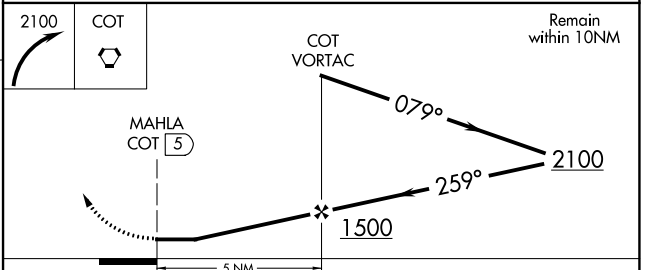

VORTAC COT 115.8 Chan 105	APP CRS 259°	Rwy Idg TDZE Apt Elev	N/A N/A 474
---	------------------------	-----------------------------	--

VOR-A

COTULLA-LA SALLE COUNTY (COT)

▽ When local altimeter setting not received, use Pleasanton Muni altimeter setting; increase all MDA 120 feet, Circling Cat C visibility ½ SM.

MISSED APPROACH: Climbing right turn to 2100 direct COT VORTAC and hold.

ASOS 118.325	HOUSTON CENTER 134.6 322.5	UNICOM 122.7 (CTAF) 0
------------------------	--------------------------------------	---------------------------------