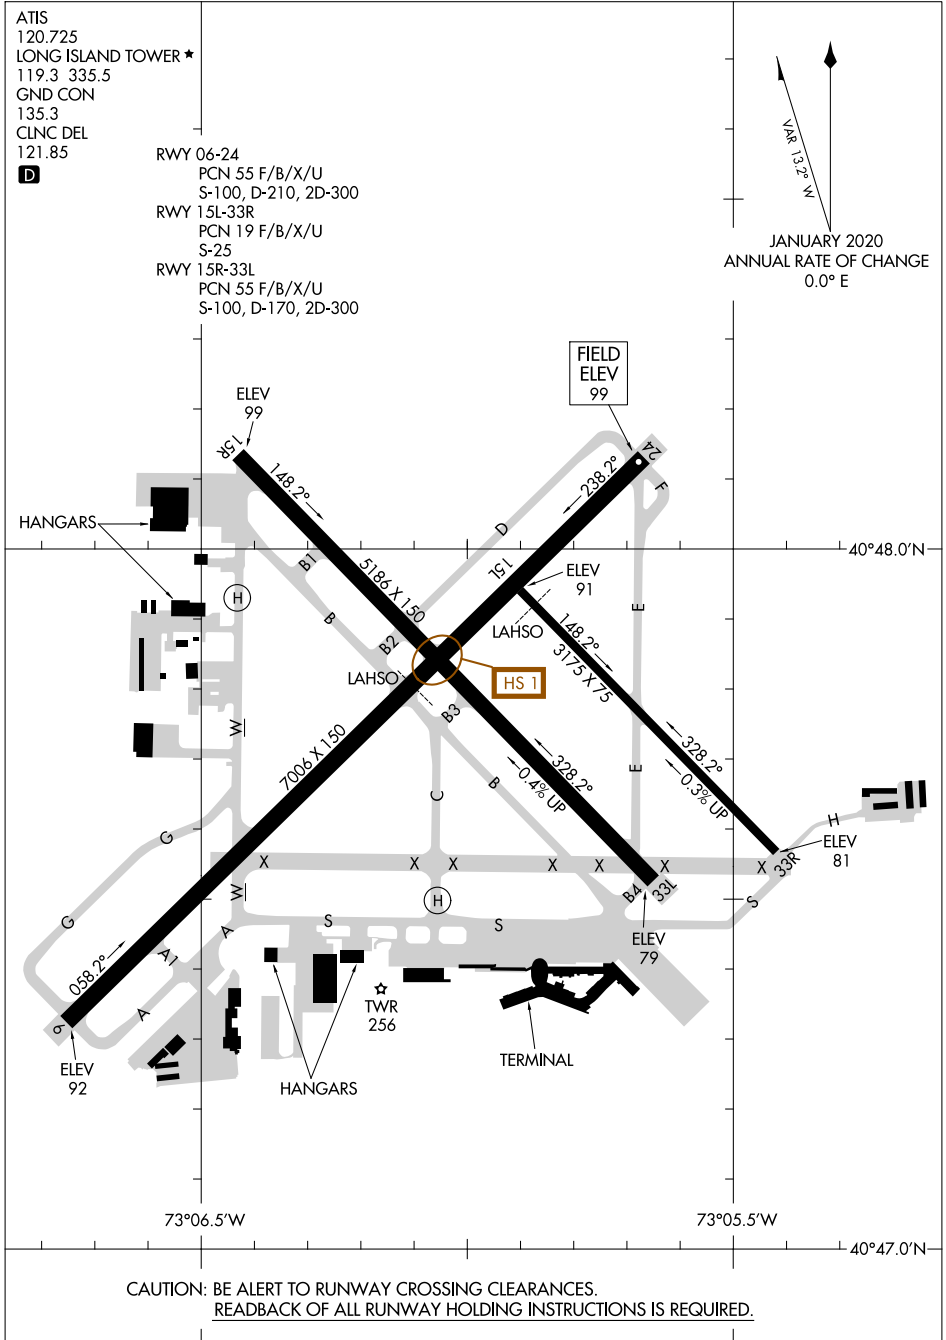

23222

AIRPORT DIAGRAM

AL-948 (FAA)

LONG ISLAND MAC ARTHUR (ISP)

NEW YORK, NEW YORK

ATIS
 120.725
 LONG ISLAND TOWER ★
 119.3 335.5
 GND CON
 135.3
 CLNC DEL
 121.85

D

RWY 06-24
 PCN 55 F/B/X/U
 S-100, D-210, 2D-300
 RWY 15L-33R
 PCN 19 F/B/X/U
 S-25
 RWY 15R-33L
 PCN 55 F/B/X/U
 S-100, D-170, 2D-300

JANUARY 2020
 ANNUAL RATE OF CHANGE
 0.0° E

NE-2, 28 NOV 2024 to 26 DEC 2024

NE-2, 28 NOV 2024 to 26 DEC 2024

CAUTION: BE ALERT TO RUNWAY CROSSING CLEARANCES.
READBACK OF ALL RUNWAY HOLDING INSTRUCTIONS IS REQUIRED.

AIRPORT DIAGRAM

23222

NEW YORK, NEW YORK
 LONG ISLAND MAC ARTHUR (ISP)