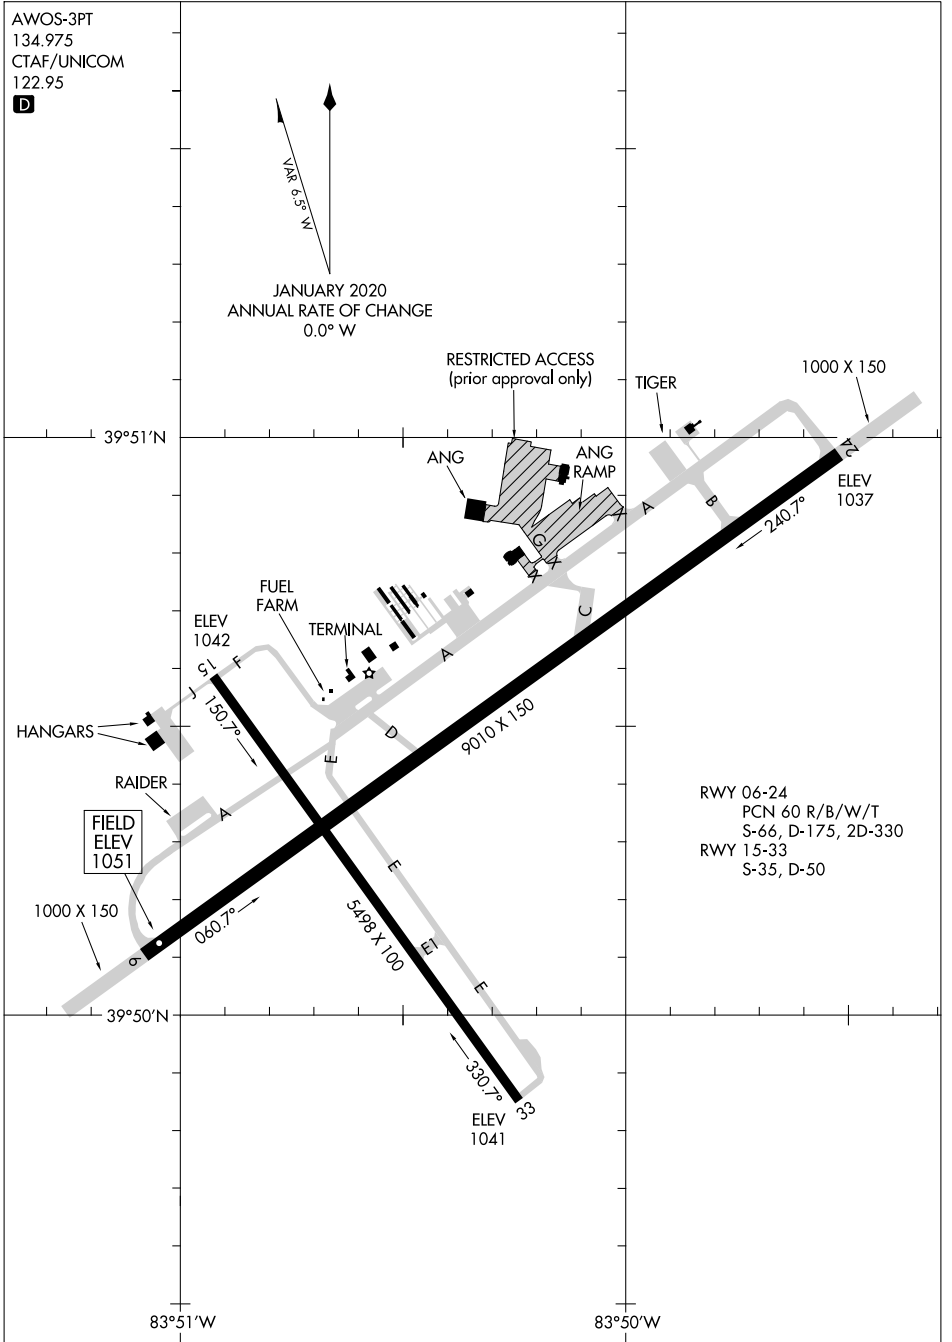

24249

# AIRPORT DIAGRAM

AL-958 (FAA)

SPRINGFIELD/BECKLEY MUNI (SGH)  
SPRINGFIELD, OHIO

AWOS-3PT  
134.975  
CTAF/UNICOM  
122.95

JANUARY 2020  
ANNUAL RATE OF CHANGE  
0.0° W

EC-2, 28 NOV 2024 to 26 DEC 2024

EC-2, 28 NOV 2024 to 26 DEC 2024

# AIRPORT DIAGRAM

24249

SPRINGFIELD, OHIO  
SPRINGFIELD/BECKLEY MUNI (SGH)