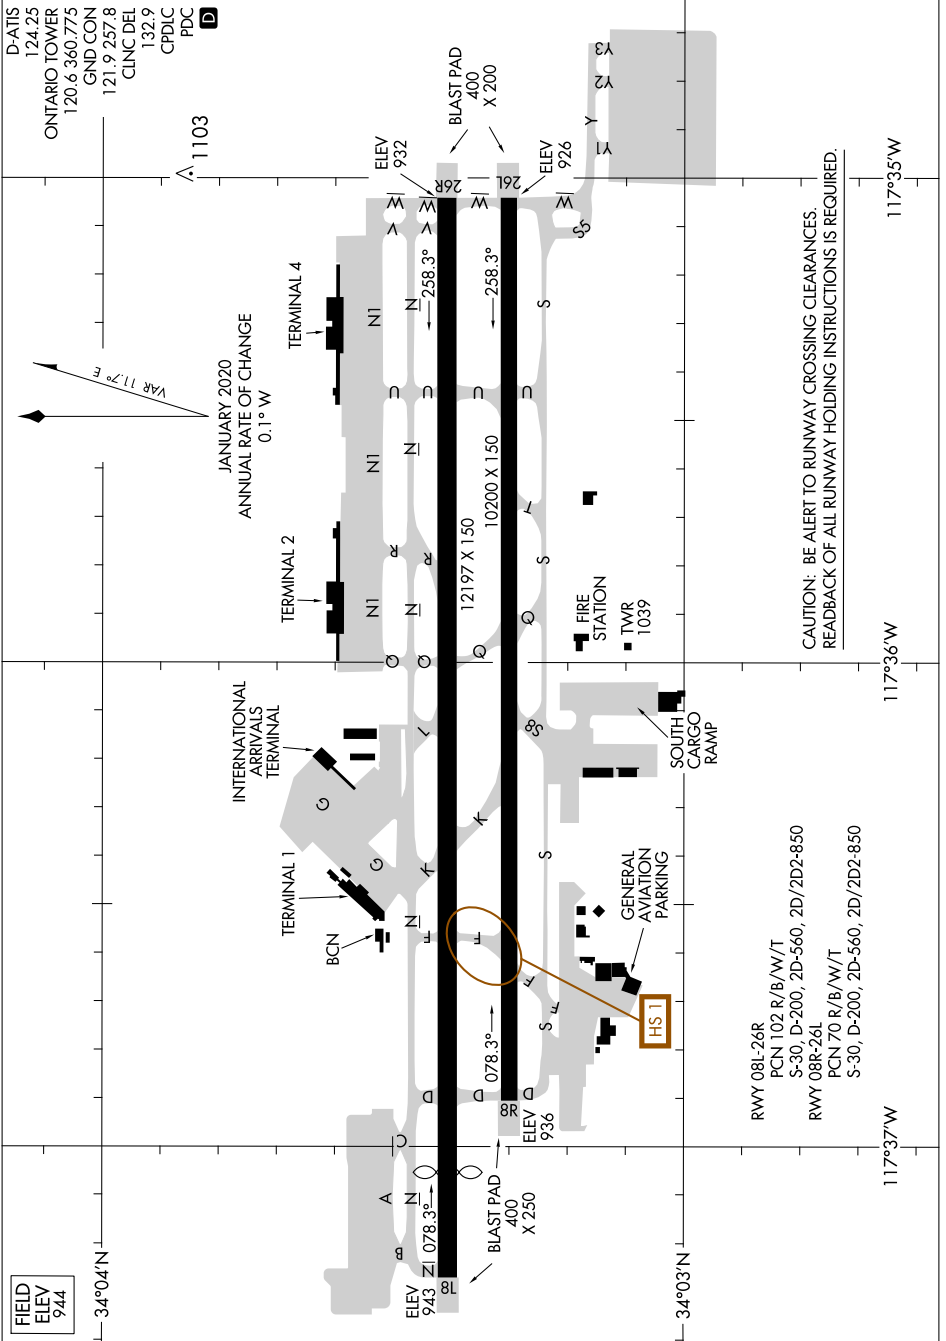

AIRPORT DIAGRAM

AL-965 (FAA)

ONTARIO INTL (ONT)
ONTARIO, CALIFORNIA

SW-3, 28 NOV 2024 to 26 DEC 2024

CAUTION: BE ALERT TO RUNWAY CROSSING CLEARANCES.
REARBACK OF ALL RUNWAY HOLDING INSTRUCTIONS IS REQUIRED.

SW-3, 28 NOV 2024 to 26 DEC 2024

FIELD
ELEV
944

AIRPORT DIAGRAM

ONTARIO, CALIFORNIA
ONTARIO INTL (ONT)