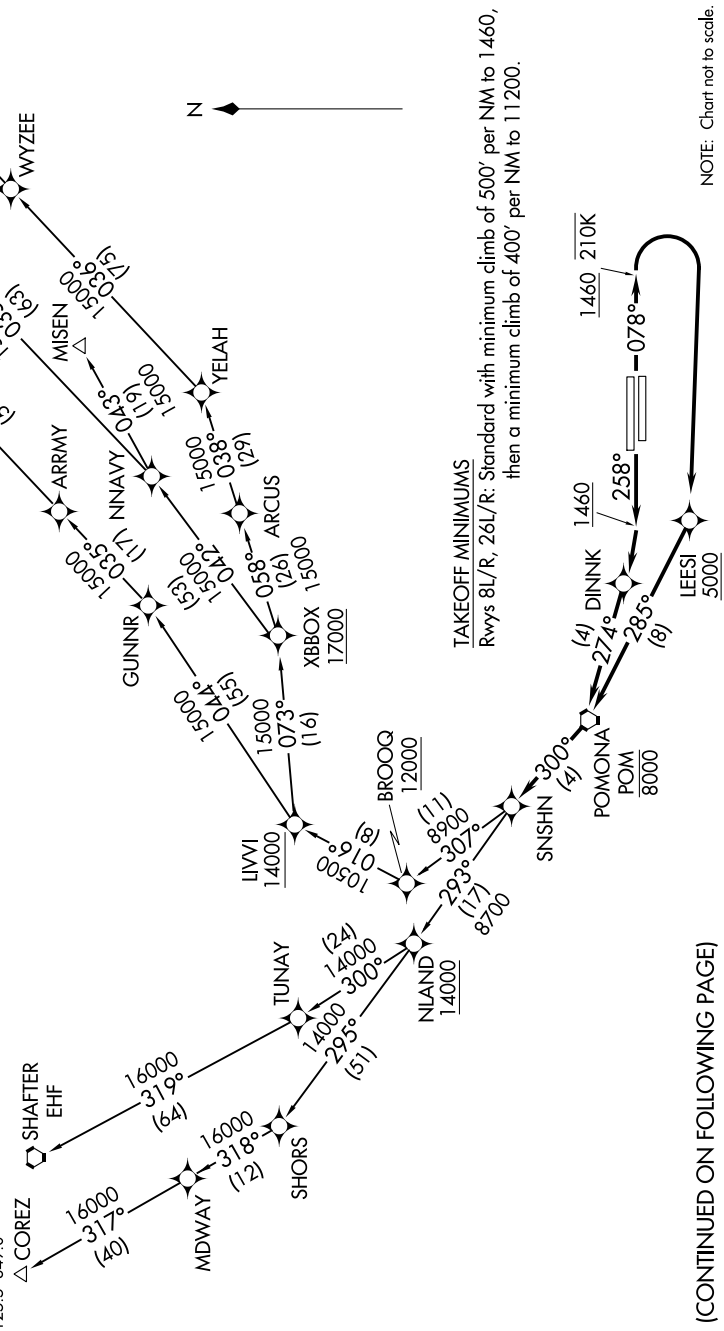

SW-3, 28 NOV 2024 to 26 DEC 2024

D-ATIS 124.25
 CLNC DEL 132.9
 CPDLC 132.9
 GND CON 121.9 257.8
 ONTARIO TOWER 120.6 360.775
 SOCIAL DEP CON 125.5 349.0

NOTE: RNAV 1.
 NOTE: RADAR required.
 NOTE: DME/DME/IRU or GPS required.
 NOTE: Turbojet and turboprop aircraft only.
 NOTE: MISEN transition restricted to aircraft landing LAS terminal area.
 NOTE: HAILO/BEALE/YELAH transition ATC only.
 NOTE: Maintain at or below 250K unless otherwise directed by ATC.

**TOP ALTITUDE:
FL230**

(CONTINUED ON FOLLOWING PAGE)

SW-3, 28 NOV 2024 to 26 DEC 2024