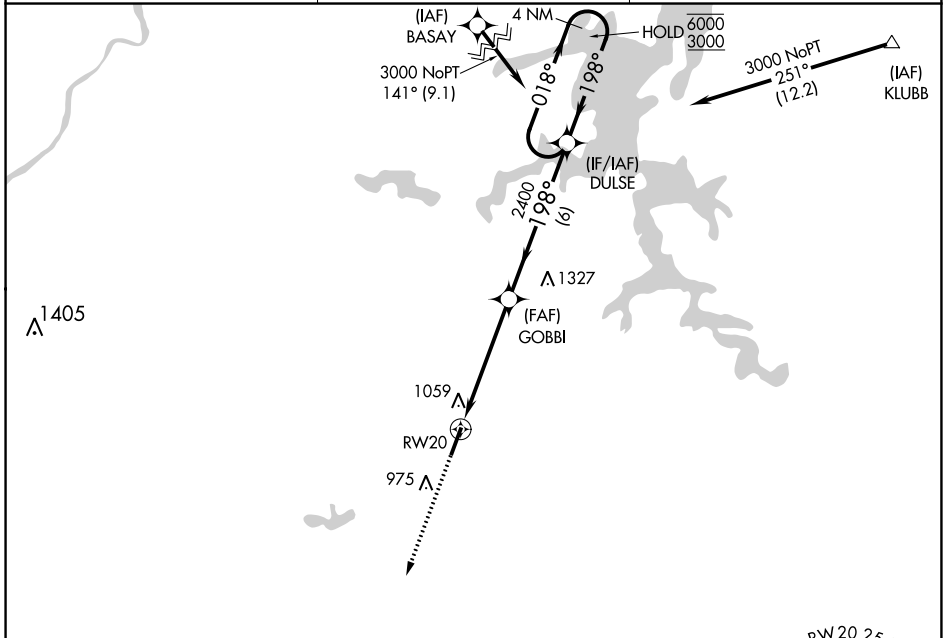

APP CRS	Rwy Idg	5602
198°	TDZE	771
	Apt Elev	771

RNAV (GPS) RWY 20

MC ALESTER RGNL (M.L.C)

RNP APCH.	MISSED APPROACH: Climb to 3000 direct AHAMU and hold.
-----------	---

ASOS 120.425	FORT WORTH CENTER 132.2 338.35	UNICOM 122.95 (CTAF)
------------------------	--	--------------------------------

SC-1, 28 NOV 2024 to 26 DEC 2024

SC-1, 28 NOV 2024 to 26 DEC 2024