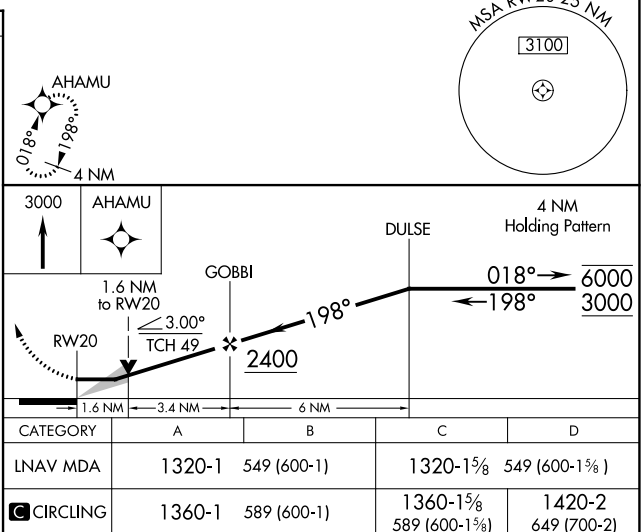

APP CRS	Rwy Idg	5602
198°	TDZE	771
	Apt Elev	771

RNAV (GPS) RWY 20

MC ALESTER RGNL (M.L.C)

RNP APCH.	MISSED APPROACH: Climb to 3000 direct AHAMU and hold.
-----------	---

ASOS 120.425	FORT WORTH CENTER 132.2 338.35	UNICOM 122.95 (CTAF)
------------------------	--	--------------------------------

SC-1, 28 NOV 2024 to 26 DEC 2024

SC-1, 28 NOV 2024 to 26 DEC 2024