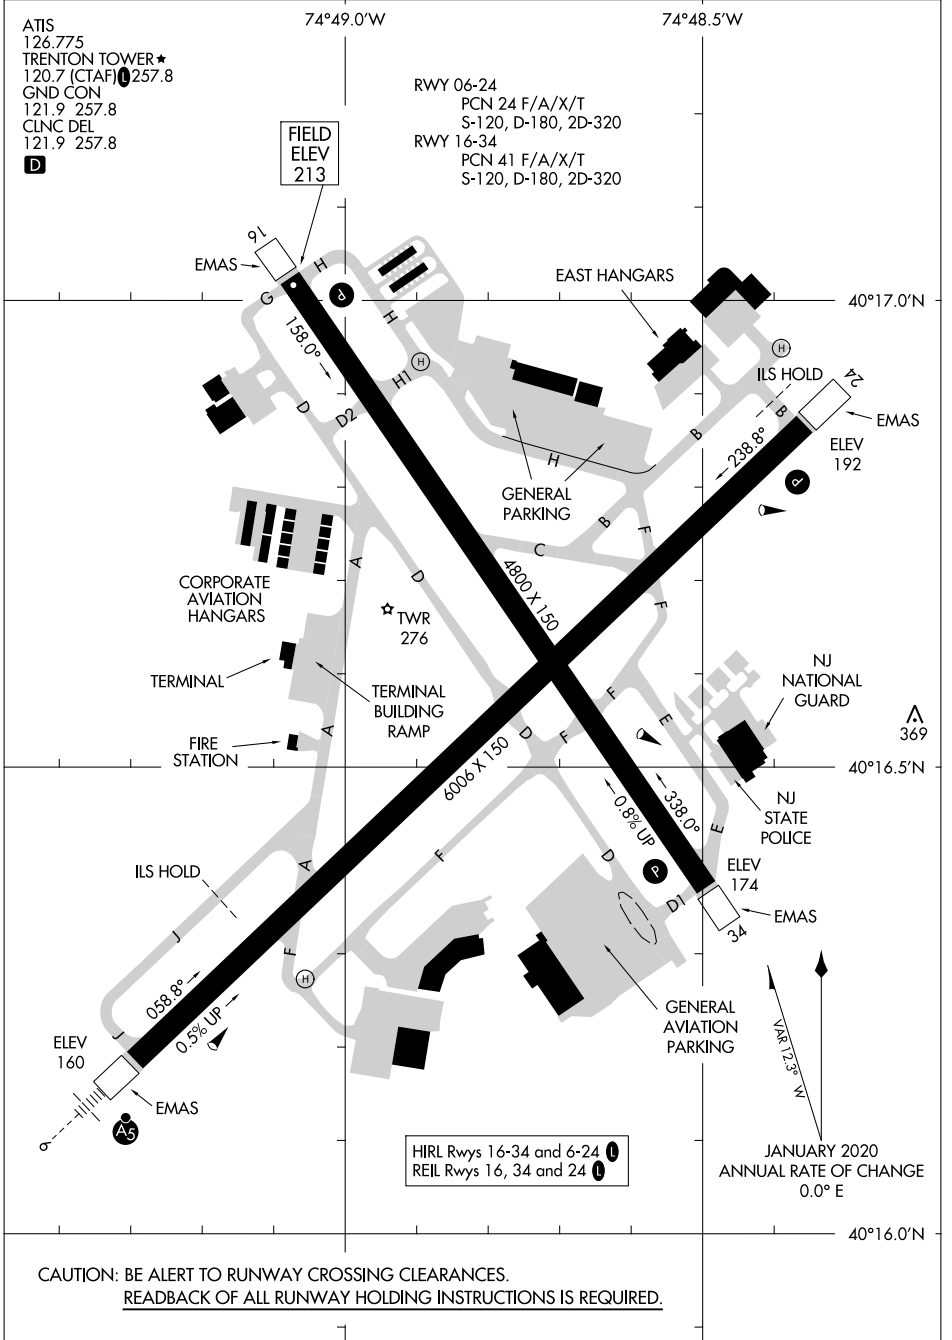

24249

AIRPORT DIAGRAM

AL-982 (FAA)

TRENTON MERCER (TTN)
TRENTON, NEW JERSEY

NE-2, 28 NOV 2024 to 26 DEC 2024

NE-2, 28 NOV 2024 to 26 DEC 2024

AIRPORT DIAGRAM

24249

TRENTON, NEW JERSEY
TRENTON MERCER (TTN)