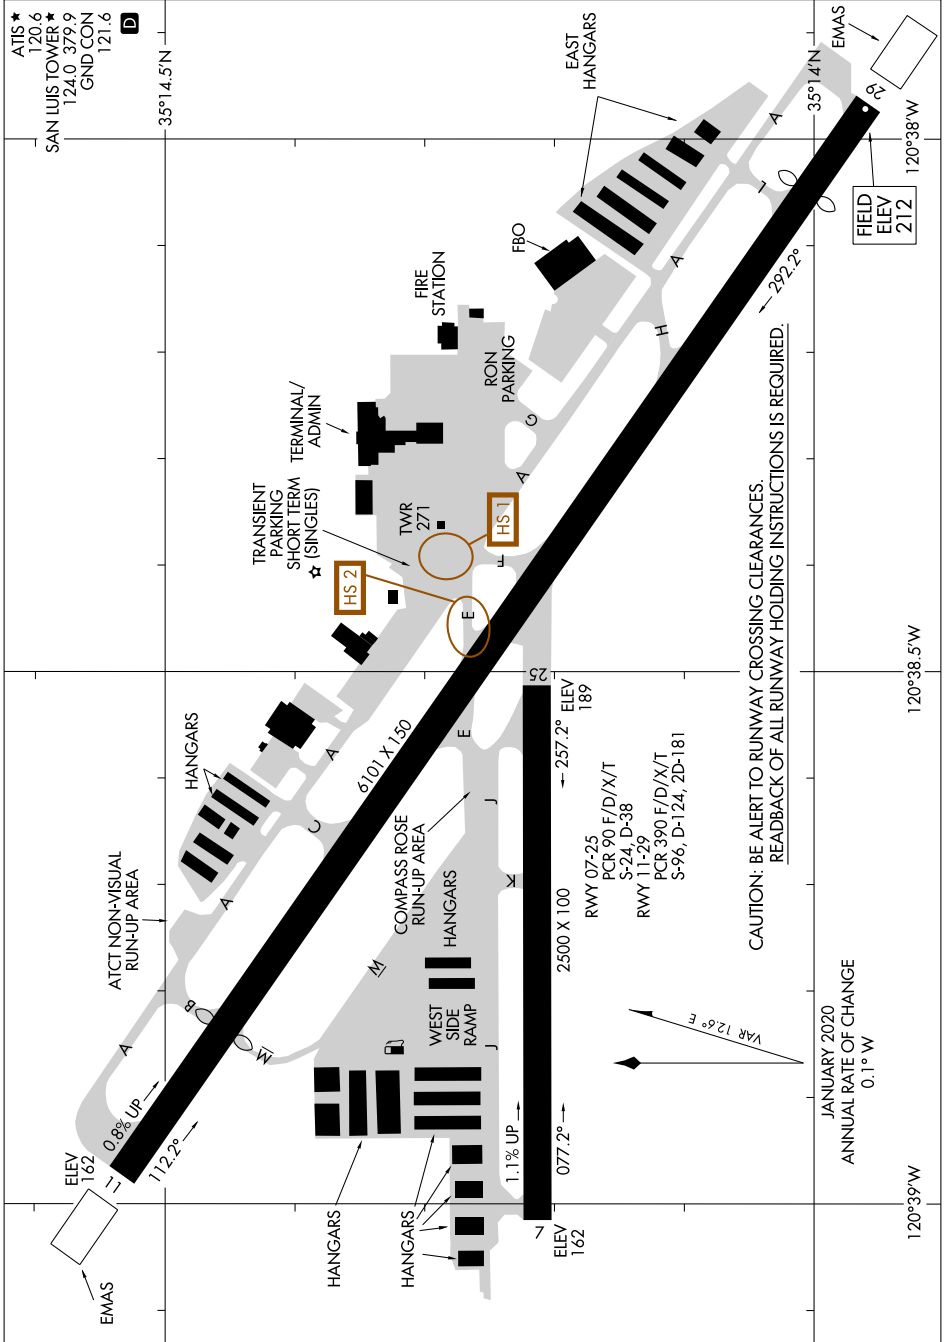

# AIRPORT DIAGRAM

AL-989 (FAA)

SW-3, 28 NOV 2024 to 26 DEC 2024

SW-3, 28 NOV 2024 to 26 DEC 2024

# AIRPORT DIAGRAM