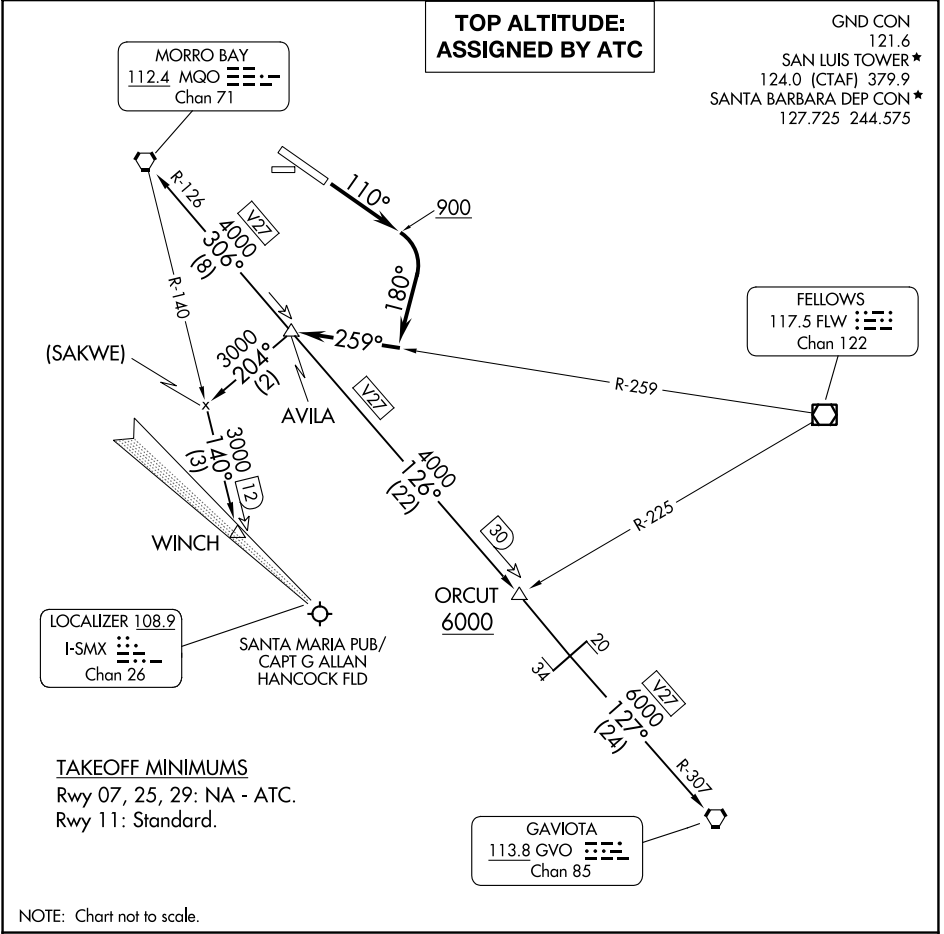

AVILA FOUR DEPARTURE

SW-3, 28 NOV 2024 to 26 DEC 2024

SW-3, 28 NOV 2024 to 26 DEC 2024

DEPARTURE ROUTE DESCRIPTION

TAKEOFF RUNWAY 11: Climb on heading 110° to 900, then climbing right turn heading 180° to intercept the FLW VOR/DME R-259 to AVILA INT, then on assigned transition or assigned route. Maintain ATC assigned altitude.

GAVIOTA TRANSITION (AVILA4.GVO): From over AVILA on MQO R-126 to ORCUT, then on MQO R-126 and GVO R-307 to GVO VORTAC.

MORRO BAY TRANSITION (AVILA4.MQO): From over AVILA on MQO R-126 to MQO VORTAC.

WINCH TRANSITION (AVILA4.WINCH): From over AVILA on heading 204° to SAKWE, then on MQO R-140 to WINCH.