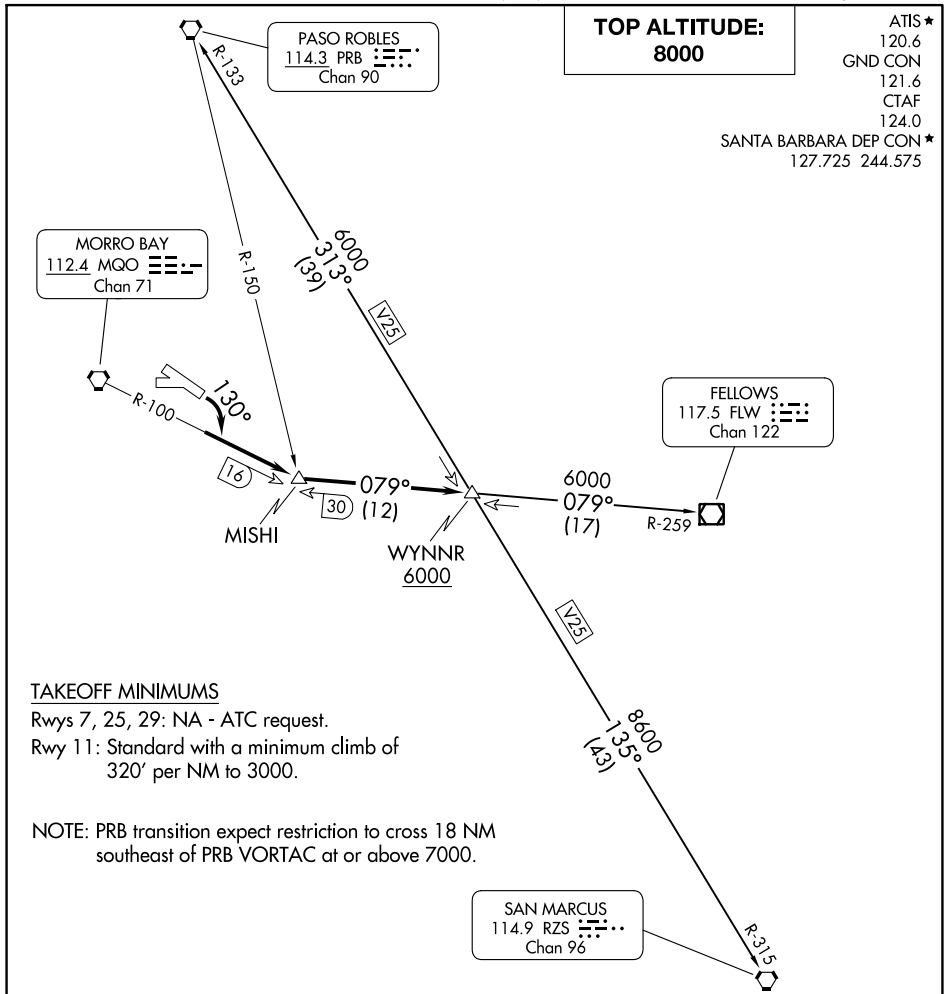

(WYNNR4.WYNNR) 24081

WYNNR FOUR DEPARTURE

AL-989 (FAA)

SAN LUIS OBISPO COUNTY RGNL (SBP)

SAN LUIS OBISPO, CALIFORNIA

SW-3, 28 NOV 2024 to 26 DEC 2024

SW-3, 28 NOV 2024 to 26 DEC 2024

DEPARTURE ROUTE DESCRIPTION

TAKEOFF RUNWAY 11: Turn right heading 130° to intercept and proceed on MQO R-100 to MISHI INT, then on FLW R-259 to WYNNR INT; thence on (transition) or (assigned route.)

FELLOWS TRANSITION (WYNNR4.FLW): From over WYNNR INT on FLW R-259 to FLW VOR/DME.

PASO ROBLES TRANSITION (WYNNR4.PRB): From over WYNNR INT on PRB R-133 to PRB VORTAC.

SAN MARCUS TRANSITION (WYNNR4.RZS): From over WYNNR INT on RZS R-315 to RZS VORTAC.

WYNNR FOUR DEPARTURE

(WYNNR4.WYNNR) 05NOV20