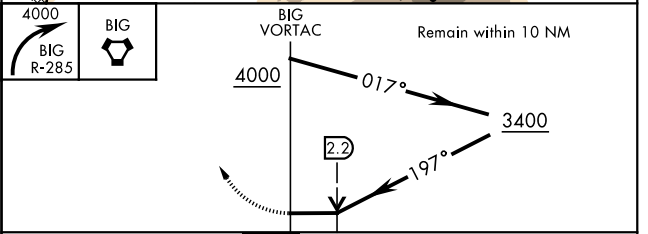

VORTAC BIG 114.9 Chan 96	APCH CRS 197°	Rwy Idg TDZE 1239 Arpt Elev 1285
--	-------------------------	--

[USA]

ALLEN AAF (PABI)

⚠ * Circling not authorized East of Rwy 1-19. MISSED APPROACH: Climbing right turn to 4000 via BIG R-285, then right turn direct BIG VORTAC and hold.

ATIS 132.075	ASOS 135.65	ANCHORAGE CENTER 135.3 322.5	CTAF 122.9	ALLEN TOWER ★ 119.8 235.775 40.8 (E) FM	GND CON 118.225 251.05
------------------------	-----------------------	--	----------------------	---	----------------------------------