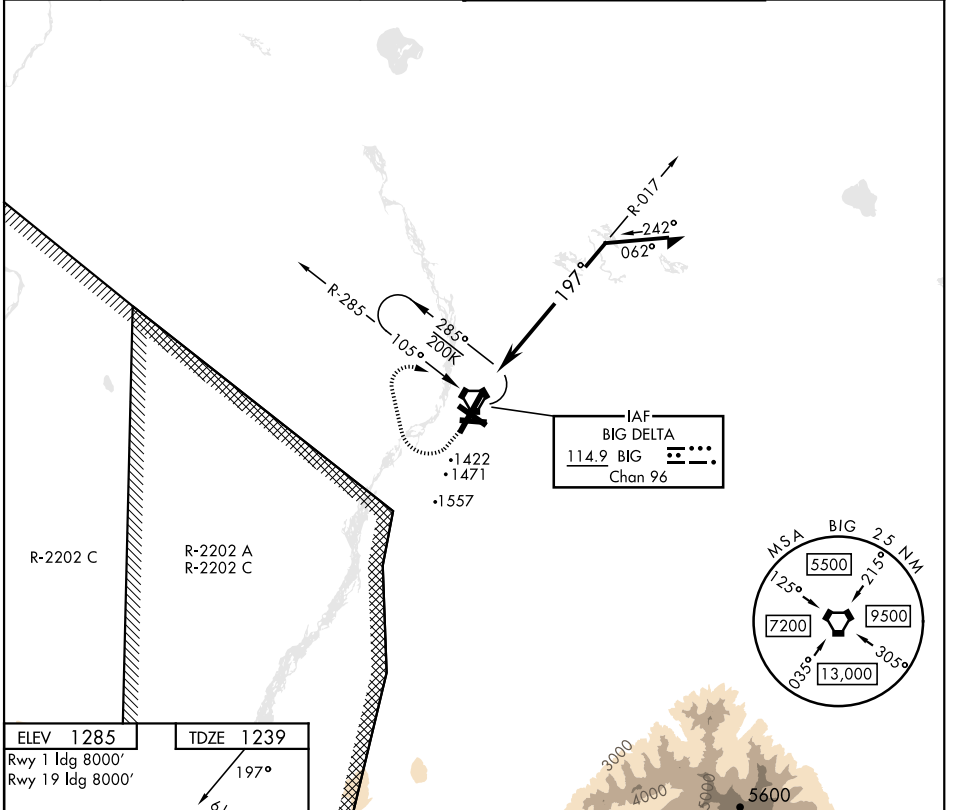

VORTAC BIG 114.9 Chan 96	APCH CRS 197°	Rwy Idg TDZE 1239 Arpt Elev 1285
--	-------------------------	--

[USA]

ALLEN AAF (PABI)

⚠ * Circling not authorized East of Rwy 1-19. MISSED APPROACH: Climbing right turn to 4000 via BIG R-285, then right turn direct BIG VORTAC and hold.

ATIS 132.075	ASOS 135.65	ANCHORAGE CENTER 135.3 322.5	CTAF 122.9	ALLEN TOWER ★ 119.8 235.775 40.8 (E) FM	GND CON 118.225 251.05
------------------------	-----------------------	--	----------------------	---	----------------------------------

CATEGORY	A	B	C	D
S-19	1940-1 701	(700-1)	1940-2 701	(700-2)
CIRCLING *	1940-1 655	(700-1)	1940-2 655 (700-2)	2040-2½ 755 (800-2½)

AK, 31 OCT 2024 to 26 DEC 2024

AK, 31 OCT 2024 to 26 DEC 2024