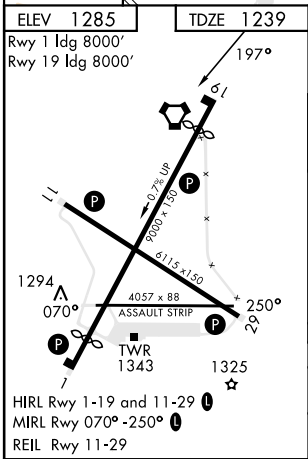

VORTAC BIG 114.9 Chan 96	APCH CRS 197°	Rwy Idg TDZE 1239 Arpt Elev 1285
--	-------------------------	--

[USA]

ALLEN AAF (PABI)

⚠ * Circling not authorized East of Rwy 1-19. MISSED APPROACH: Climbing right turn to 4000 via BIG R-285, then right turn direct BIG VORTAC and hold.

ATIS 132.075	ASOS 135.65	ANCHORAGE CENTER 135.3 322.5	CTAF 122.9	ALLEN TOWER ★ 119.8 235.775 40.8 (E) FM	GND CON 118.225 251.05
------------------------	-----------------------	--	----------------------	---	----------------------------------

CATEGORY	A	B	C	D
S-19	1940-1 701	(700-1)	1940-2 701	(700-2)
CIRCLING *	1940-1 655	(700-1)	1940-2 655 (700-2)	2040-2½ 755 (800-2½)

AK, 31 OCT 2024 to 26 DEC 2024

AK, 31 OCT 2024 to 26 DEC 2024