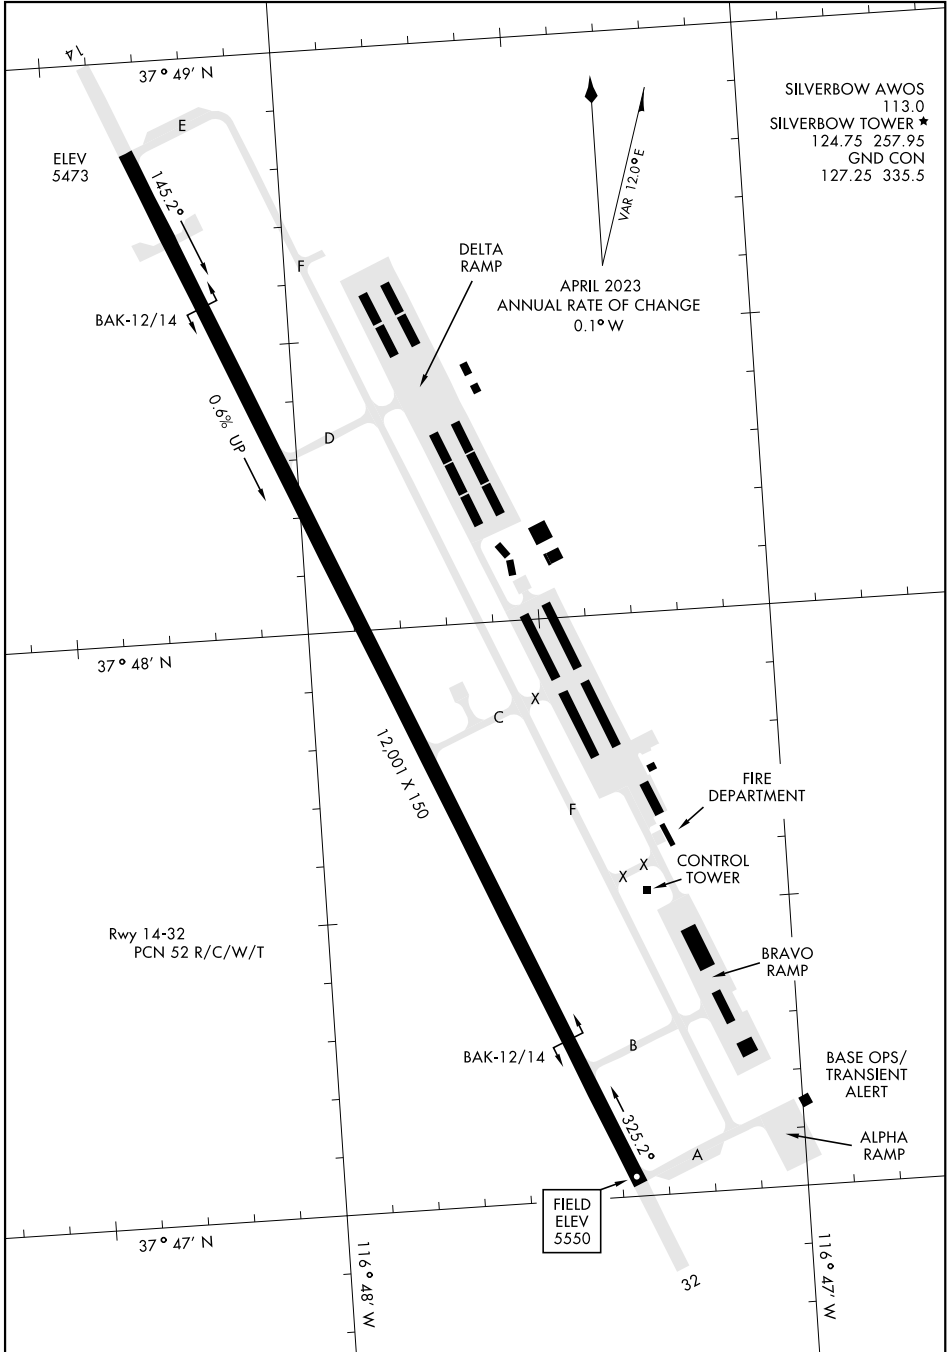

# AIRPORT DIAGRAM

AL-3188 [USAF]

TONOPAH TEST RANGE (KTNX)

TONOPAH, NEVADA

SW-4, 28 NOV 2024 to 26 DEC 2024

SW-4, 28 NOV 2024 to 26 DEC 2024

# AIRPORT DIAGRAM

TONOPAH, NEVADA  
TONOPAH TEST RANGE (KTNX)