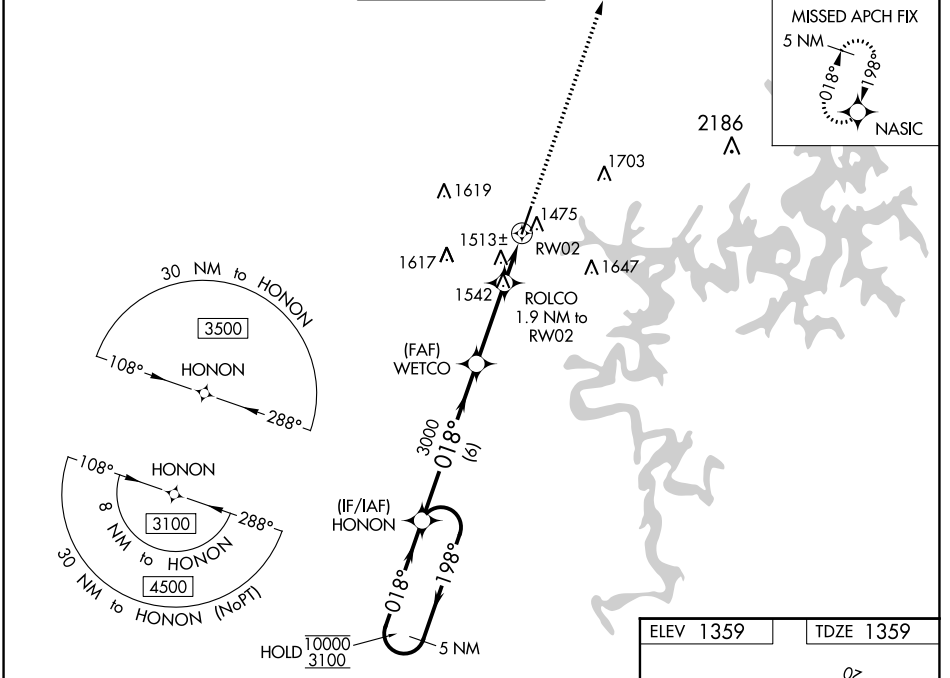

WAAS CH 82640 W02A	APP CRS 018°	Rwy Idg TDZE 1359 Apt Elev 1359	6011
--	------------------------	---	-------------

RNAV (GPS) RWY 2

ROGERS EXEC - CARTER FLD (ROG)

RNP APCH-GPS.		MISSED APPROACH: Climb to 3200 direct NASIC and hold.	

AWOS-3PT 134.375	RAZORBACK APP CON* 126.6 305.2	ROGERS TOWER* 119.375 (CTAF) 1	GND CON 118.0	CLNC DEL 121.75	CLNC DEL 121.75 (When twr closed)
----------------------------	--	--	-------------------------	---------------------------	--

CATEGORY	A	B	C	D
LPV DA		1620-7/8	261 (300-7/8)	
LNAV/VNAV DA		1674-7/8	315 (400-7/8)	
LNAV MDA	1780-1	421 (500-1)	1780-1 1/4	421 (500-1 1/4)
CIRCLING	1840-1	481 (500-1)	2020-1 3/4 661 (700-1 3/4)	2020-2 661 (700-2)

SC-1, 28 NOV 2024 to 26 DEC 2024

SC-1, 28 NOV 2024 to 26 DEC 2024