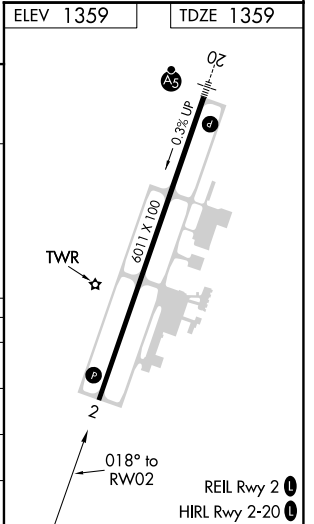

WAAS CH 82640 W02A	APP CRS 018°	Rwy Idg TDZE 1359 Apt Elev 1359	6011
--	------------------------	---	-------------

RNAV (GPS) RWY 2

ROGERS EXEC - CARTER FLD (ROG)

RNP APCH-GPS.		MISSED APPROACH: Climb to 3200 direct NASIC and hold.	

AWOS-3PT 134.375	RAZORBACK APP CON* 126.6 305.2	ROGERS TOWER* 119.375 (CTAF) 1	GND CON 118.0	CLNC DEL 121.75	CLNC DEL 121.75 (When twr closed)
----------------------------	--	--	-------------------------	---------------------------	--

CATEGORY	A	B	C	D
LPV DA		1620-7/8	261 (300-7/8)	
LNAV/VNAV DA		1674-7/8	315 (400-7/8)	
LNAV MDA	1780-1	421 (500-1)	1780-1 1/4	421 (500-1 1/4)
CIRCLING	1840-1	481 (500-1)	2020-1 3/4 661 (700-1 3/4)	2020-2 661 (700-2)