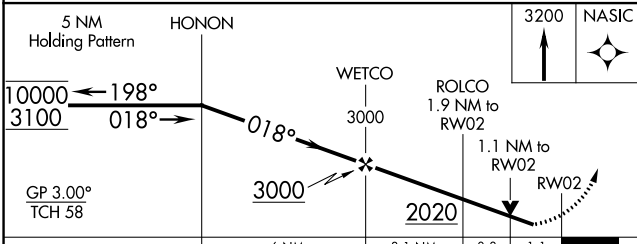

WAAS CH 82640 W02A	APP CRS 018°	Rwy Idg TDZE 1359 Apt Elev 1359	6011
--	------------------------	---	-------------

RNAV (GPS) RWY 2

ROGERS EXEC - CARTER FLD (ROG)

RNP APCH-GPS.		MISSED APPROACH: Climb to 3200 direct NASIC and hold.	

AWOS-3PT 134.375	RAZORBACK APP CON* 126.6 305.2	ROGERS TOWER* 119.375 (CTAF) 1	GND CON 118.0	CLNC DEL 121.75	CLNC DEL 121.75 (When twr closed)
----------------------------	--	--	-------------------------	---------------------------	--

CATEGORY	A	B	C	D
LPV DA		1620-7/8	261 (300-7/8)	
LNAV/VNAV DA		1674-7/8	315 (400-7/8)	
LNAV MDA	1780-1	421 (500-1)	1780-1 1/4	421 (500-1 1/4)
CIRCLING	1840-1	481 (500-1)	2020-1 3/4 661 (700-1 3/4)	2020-2 661 (700-2)