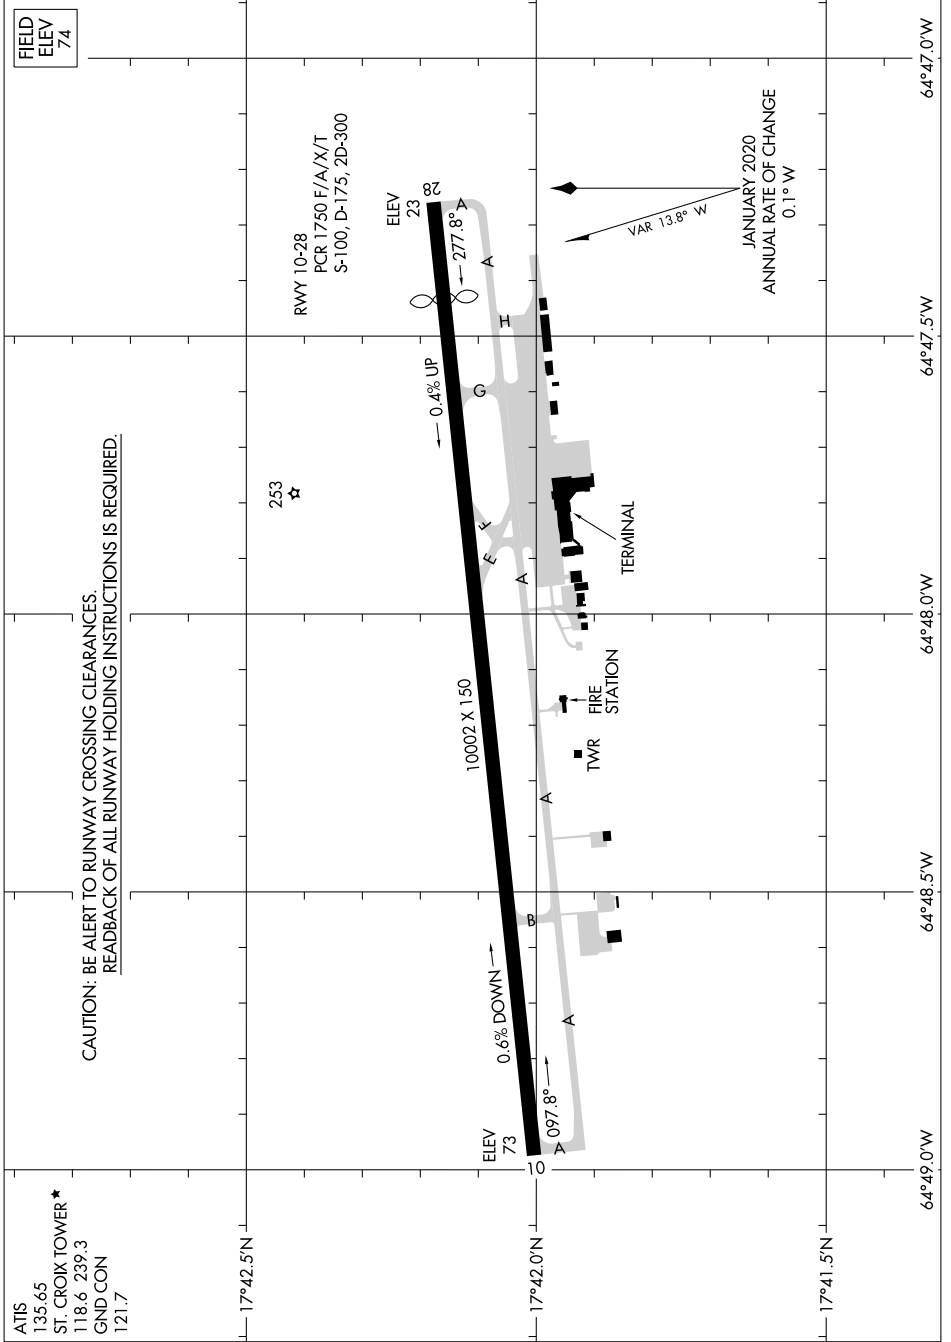

24305

# AIRPORT DIAGRAM

AL-5008 (FAA)

HENRY E ROHLSSEN (STX)(TISX)  
CHRISTIANSTED, ST. CROIX, VIRGIN ISLANDS

SE-3, 28 NOV 2024 to 26 DEC 2024

SE-3, 28 NOV 2024 to 26 DEC 2024

AIRPORT DIAGRAM  
24305

CHRISTIANSTED, ST. CROIX, VIRGIN ISLANDS  
HENRY E ROHLSSEN (STX)(TISX)