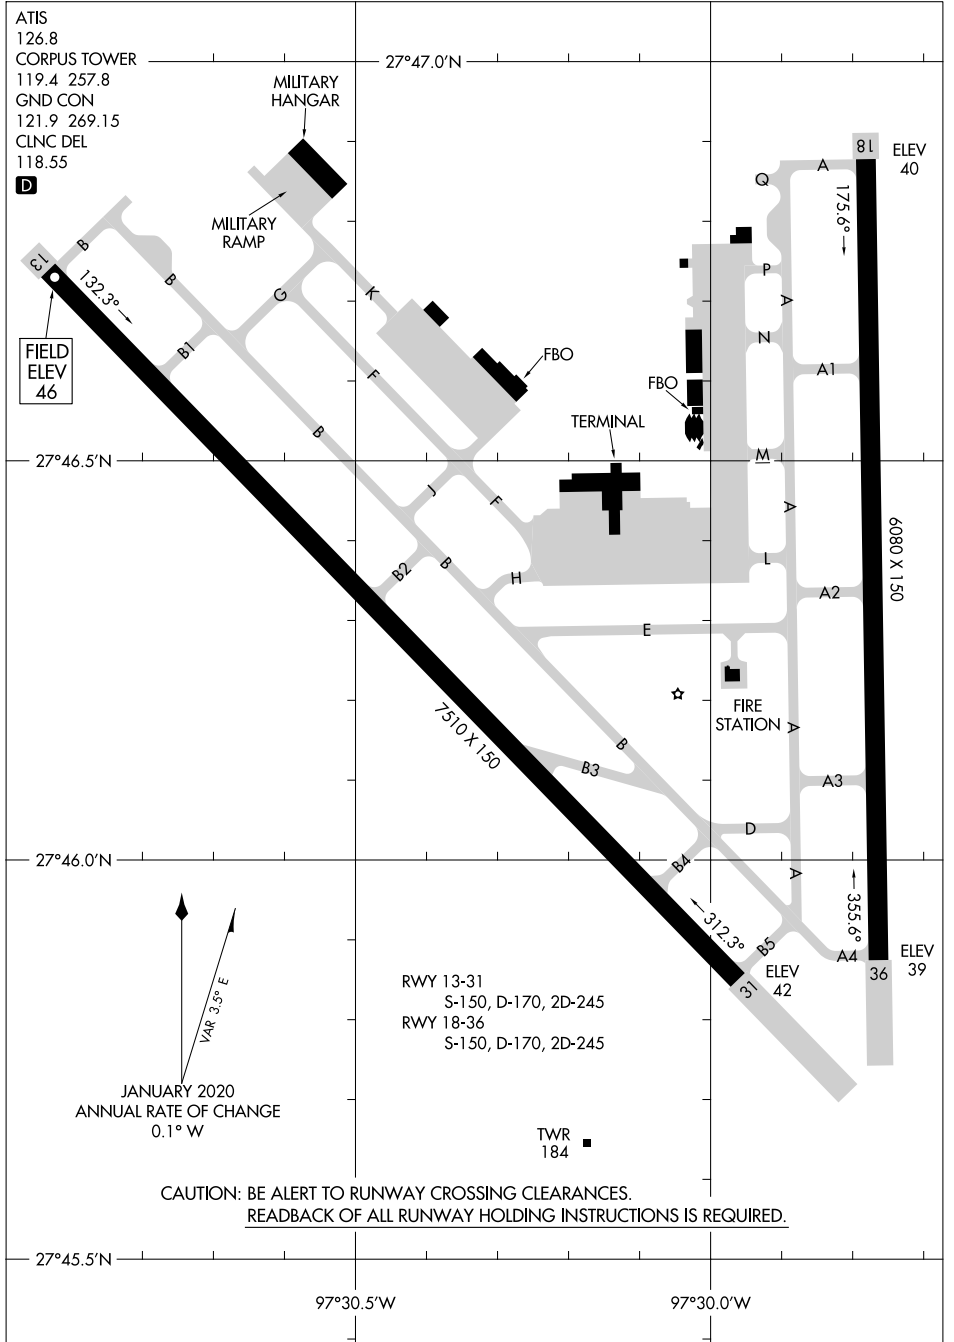

# AIRPORT DIAGRAM

AL-5032 (FAA)

CORPUS CHRISTI INTL (CRP)  
CORPUS CHRISTI, TEXAS

SC-3, 28 NOV 2024 to 26 DEC 2024

SC-3, 28 NOV 2024 to 26 DEC 2024

**CAUTION: BE ALERT TO RUNWAY CROSSING CLEARANCES.  
READBACK OF ALL RUNWAY HOLDING INSTRUCTIONS IS REQUIRED.**