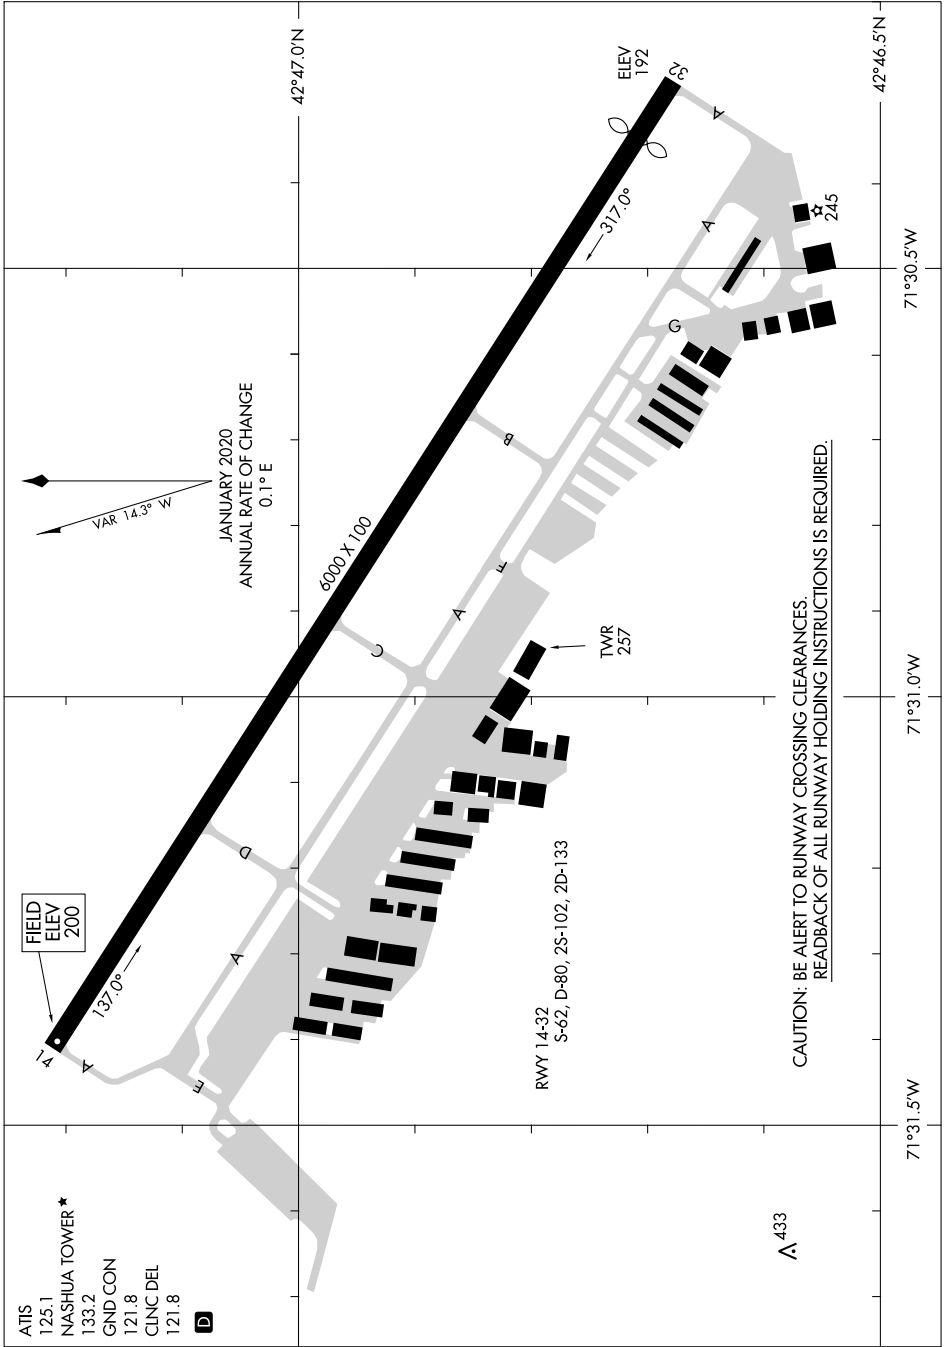

AIRPORT DIAGRAM

AL-5036 (FAA)

BOIRE FLD (ASH)
NASHUA, NEW HAMPSHIRE

NE-1, 28 NOV 2024 to 26 DEC 2024

NE-1, 28 NOV 2024 to 26 DEC 2024

AIRPORT DIAGRAM

NASHUA, NEW HAMPSHIRE
BOIRE FLD (ASH)