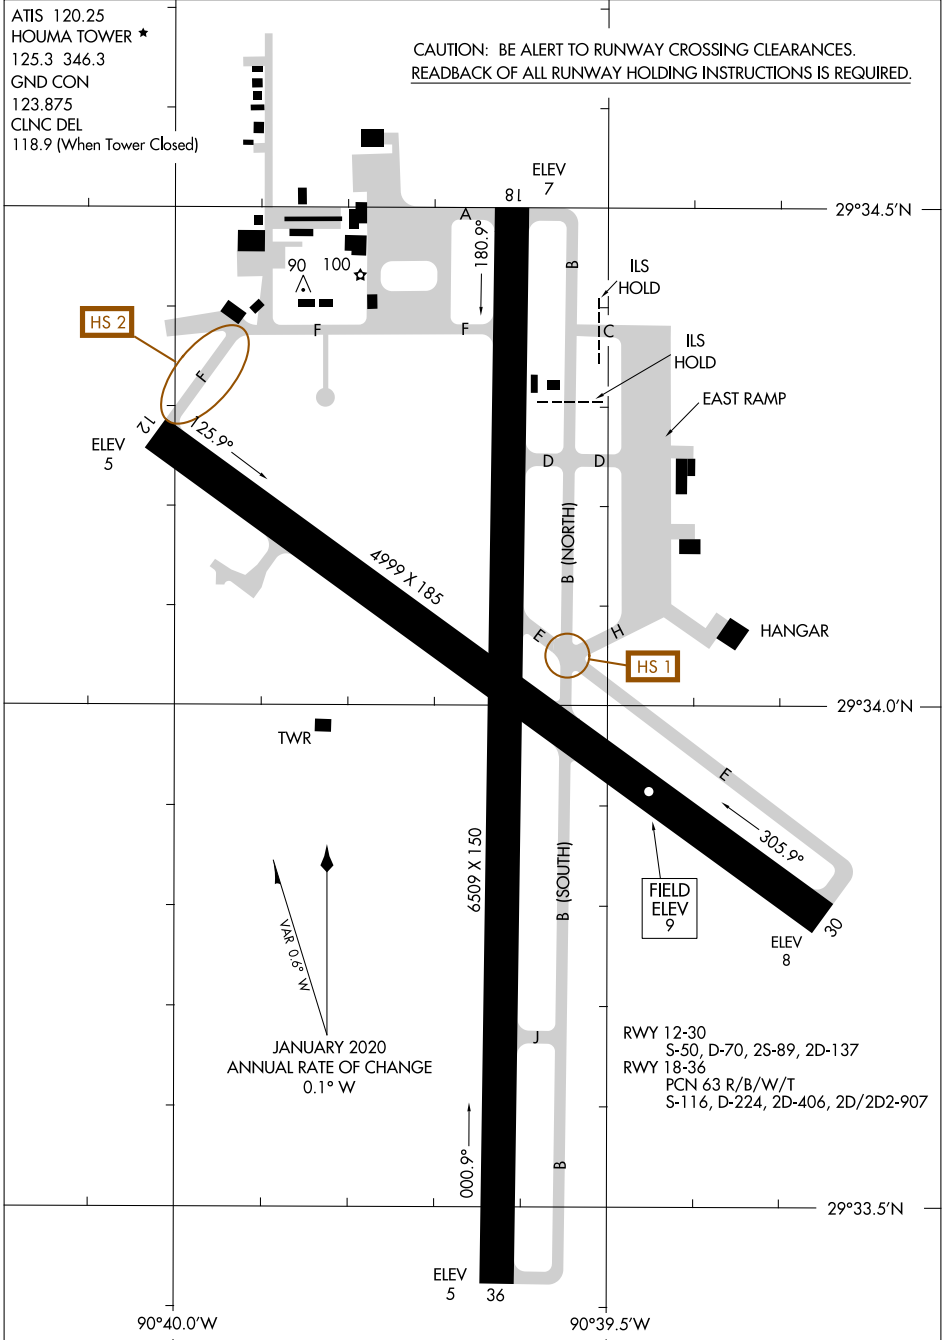

24305

AIRPORT DIAGRAM

HOUMA-TERREBONNE (HUM)
HOUMA, LOUISIANA

AL-5037 (FAA)

ATIS 120.25
HOUMA TOWER ★
125.3 346.3
GND CON
123.875
CLNC DEL
118.9 (When Tower Closed)

CAUTION: BE ALERT TO RUNWAY CROSSING CLEARANCES.
READBACK OF ALL RUNWAY HOLDING INSTRUCTIONS IS REQUIRED.

SC-4, 28 NOV 2024 to 26 DEC 2024

SC-4, 28 NOV 2024 to 26 DEC 2024

AIRPORT DIAGRAM

24305

HOUMA, LOUISIANA
HOUMA-TERREBONNE (HUM)