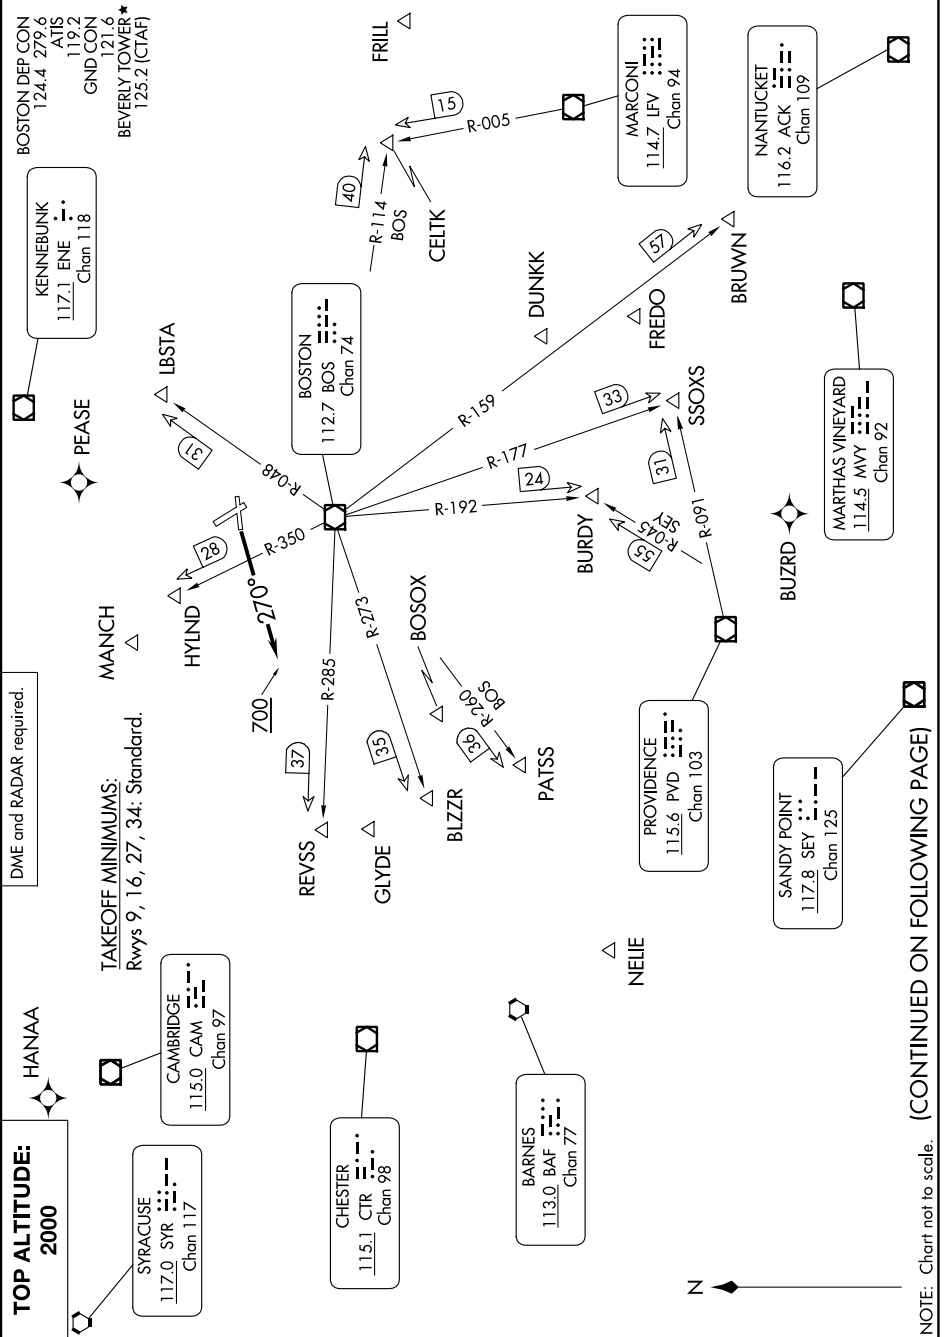

# BEVERLY THREE DEPARTURE

AL-5039 (FAA)

BEVERLY RGNL (BVY)  
BEVERLY, MASSACHUSETTS

NE-1, 28 NOV 2024 to 26 DEC 2024

NE-1, 28 NOV 2024 to 26 DEC 2024

# BEVERLY THREE DEPARTURE

BEVERLY, MASSACHUSETTS  
BEVERLY RGNL (BVY)

(CONTINUED ON FOLLOWING PAGE)

NOTE: Chart not to scale.