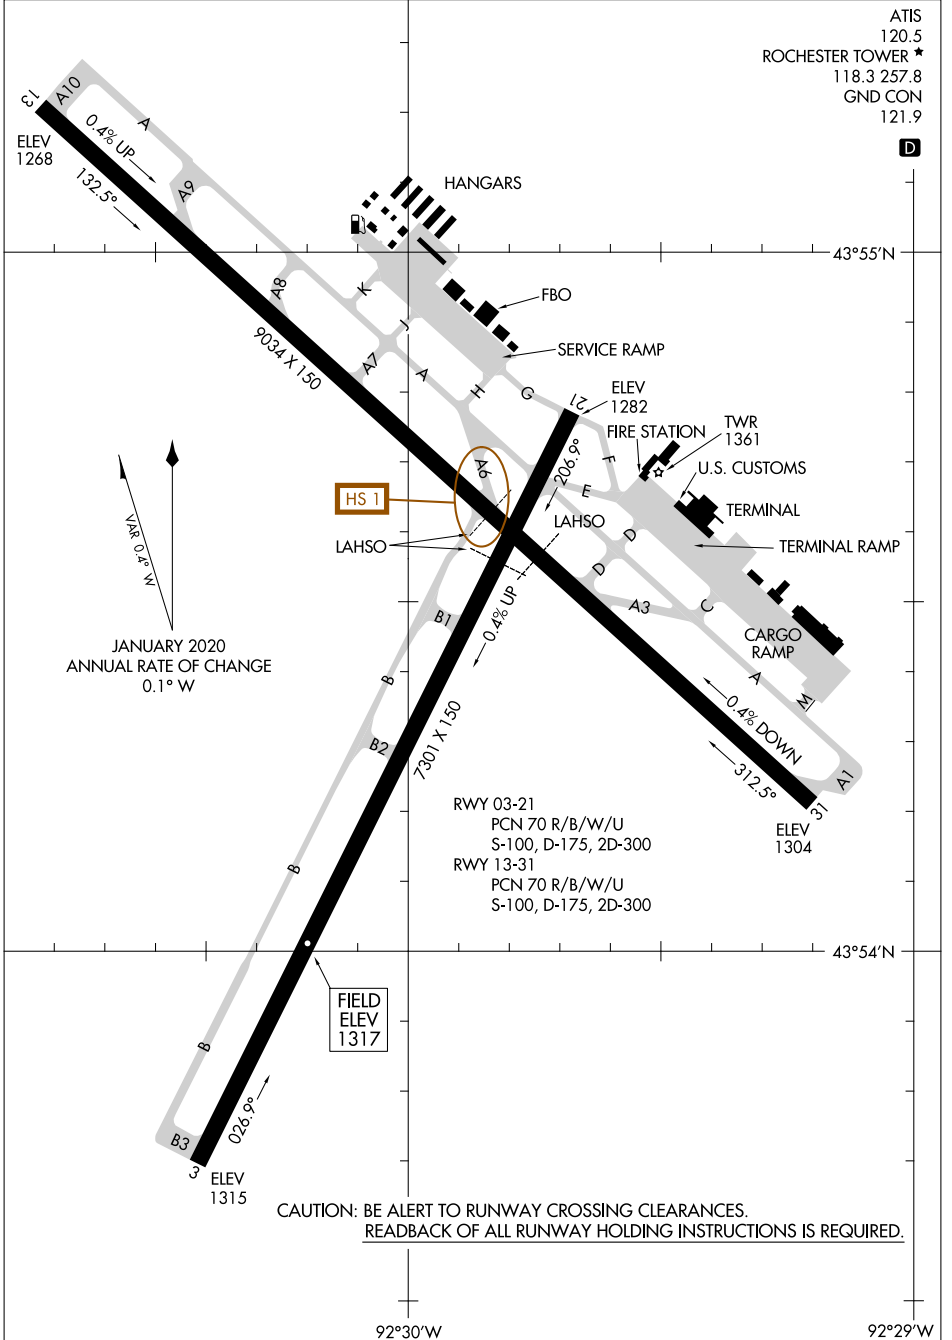

AIRPORT DIAGRAM

AL-5041 (FAA)

ROCHESTER INTL (RST)
ROCHESTER, MINNESOTA

NC-1, 28 NOV 2024 to 26 DEC 2024

NC-1, 28 NOV 2024 to 26 DEC 2024

AIRPORT DIAGRAM

ROCHESTER, MINNESOTA
ROCHESTER INTL (RST)