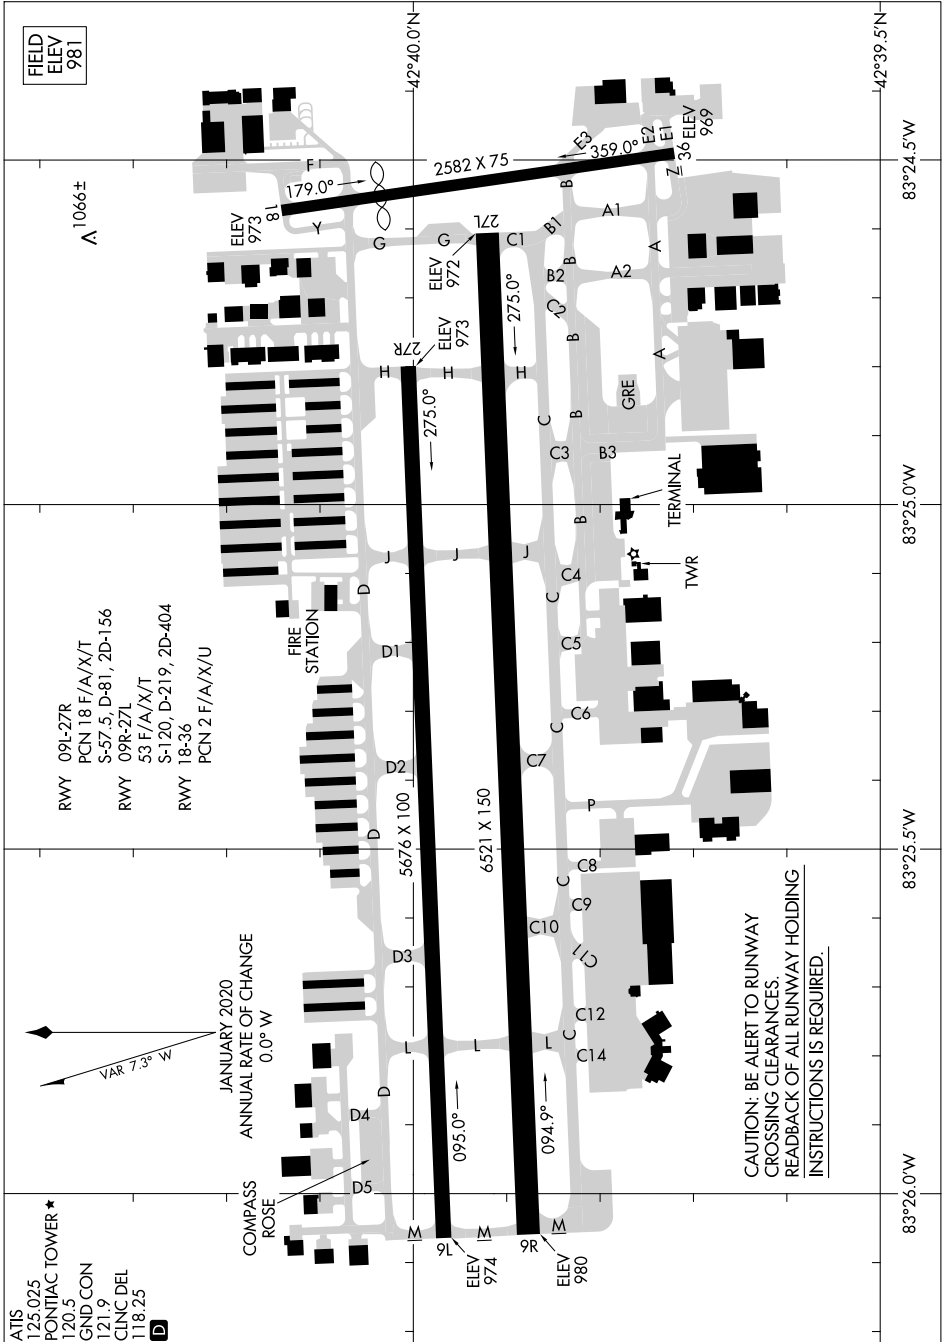

23222

AIRPORT DIAGRAM

OAKLAND COUNTY INTL (PTK)

PONTIAC, MICHIGAN

AL-5052 (FAA)

EC-1, 28 NOV 2024 to 26 DEC 2024

EC-1, 28 NOV 2024 to 26 DEC 2024

AIRPORT DIAGRAM

23222

OAKLAND COUNTY INTL (PTK)

PONTIAC, MICHIGAN