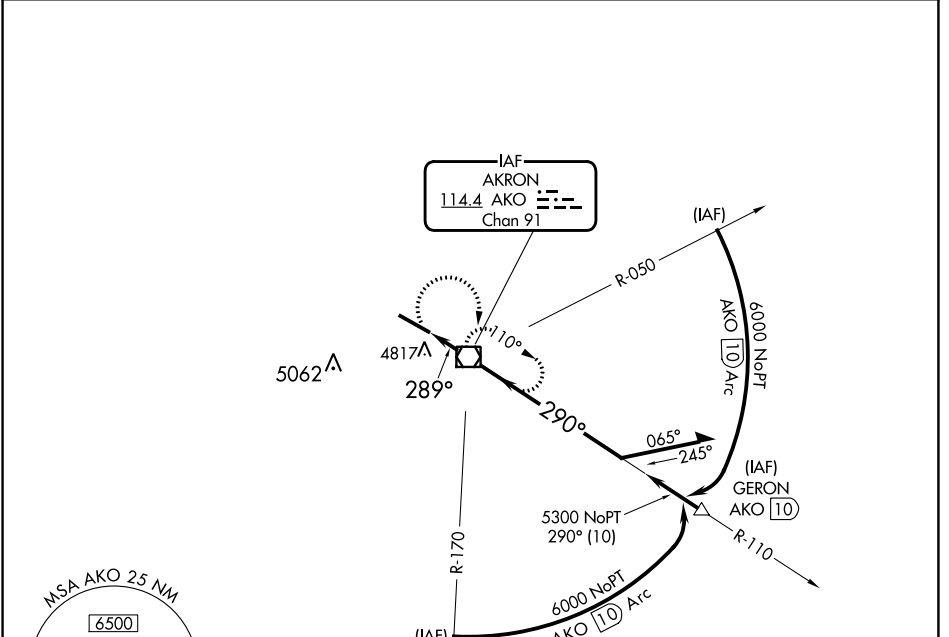

VOR/DME AKO 114.4 Chan 91	APP CRS 289°	Rwy Idg TDZE Apt Elev 7001 4683 4716
--	------------------------	--

VOR RWY 29
COLORADO PLAINS RGNL (AKO)

⚠ Circling NA for Cats C and D southwest of Rwy 11-29. MISSED APPROACH: Climbing right turn to 6100 direct AKO VOR/DME and hold.

ASOS 135.475	DENVER CENTER 133.95 317.55	UNICOM 122.8 (CTAF) Ⓛ
------------------------	---------------------------------------	--

CATEGORY	A	B	C	D
S-29	5120-1	437 (500-1)	5120-1¼	437 (500-1¼)
CIRCLING	5140-1 424 (500-1)	5260-1 544 (600-1)	5300-1½ 584 (600-1½)	5300-2 584 (600-2)

MIRL Rwy 11-29 **Ⓛ**
REIL Rws 11 and 29 **Ⓛ**

FAF to MAP 1.7 NM

Knots	60	90	120	150	180
Min:Sec	1:42	1:08	0:51	0:41	0:34