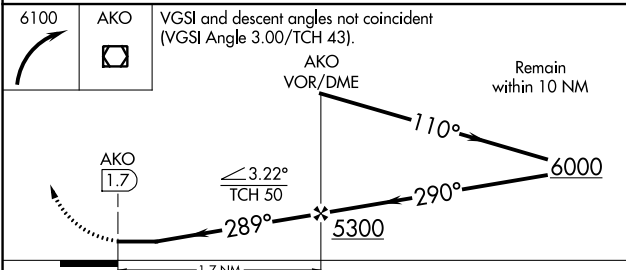

VOR/DME AKO 114.4 Chan 91	APP CRS 289°	Rwy Idg TDZE Apt Elev 7001 4683 4716
--	------------------------	--

VOR RWY 29
COLORADO PLAINS RGNL (AKO)

⚠ Circling NA for Cats C and D southwest of Rwy 11-29. MISSED APPROACH: Climbing right turn to 6100 direct AKO VOR/DME and hold.

ASOS 135.475	DENVER CENTER 133.95 317.55	UNICOM 122.8 (CTAF) Ⓛ
------------------------	---------------------------------------	--

CATEGORY	A	B	C	D
S-29	5120-1	437 (500-1)	5120-1¼	437 (500-1¼)
CIRCLING	5140-1 424 (500-1)	5260-1 544 (600-1)	5300-1½ 584 (600-1½)	5300-2 584 (600-2)