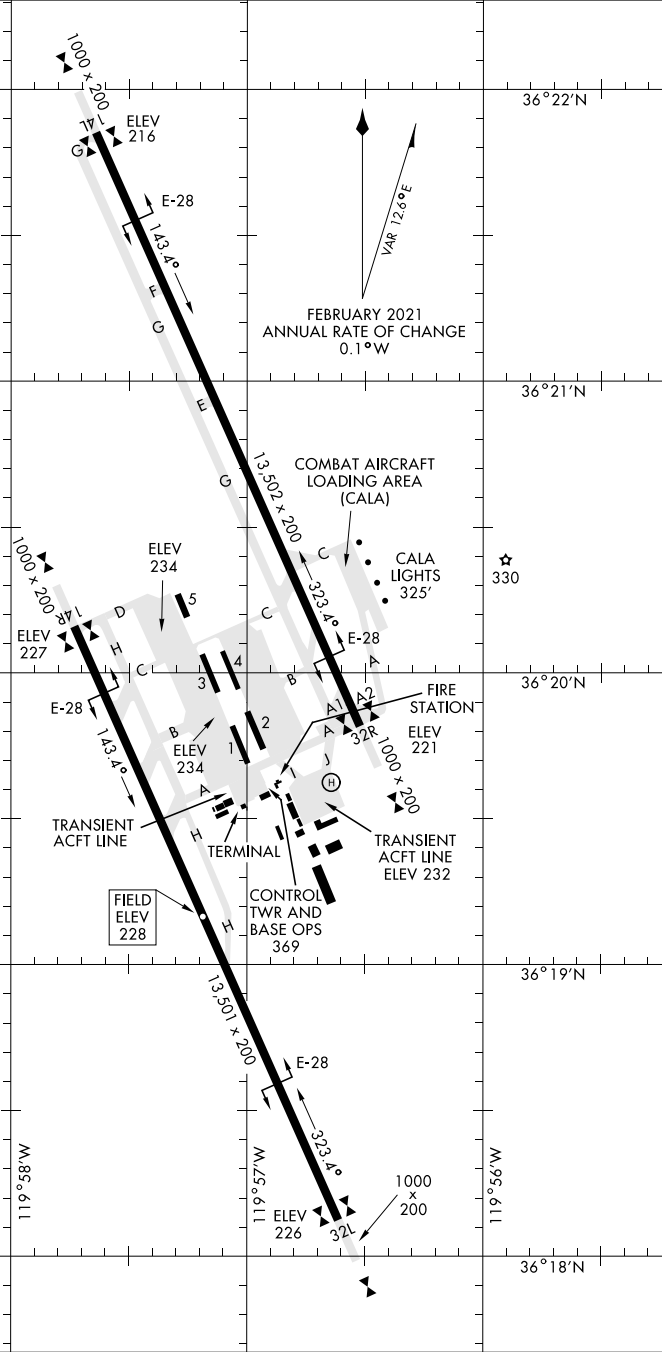

AIRPORT DIAGRAM

AL-5067 [USN]

LEMOORE NAS (REEVES FIELD) (KNLC)

LEMOORE, CALIFORNIA

ATIS ★
 121.575 327.15
 LEMOORE TOWER ★
 128.3 340.2 Rwy 14L, 32L
 128.3 360.2 (Rwy 14R, 32R)
 GND CON
 121.65 305.2
 CLNC DEL
 124.1 371.9

FEBRUARY 2021
 ANNUAL RATE OF CHANGE
 0.1°W

SW-2, 28 NOV 2024 to 26 DEC 2024

SW-2, 28 NOV 2024 to 26 DEC 2024

AIRPORT DIAGRAM

LEMOORE, CALIFORNIA
LEMOORE NAS (REEVES FIELD) (KNLC)