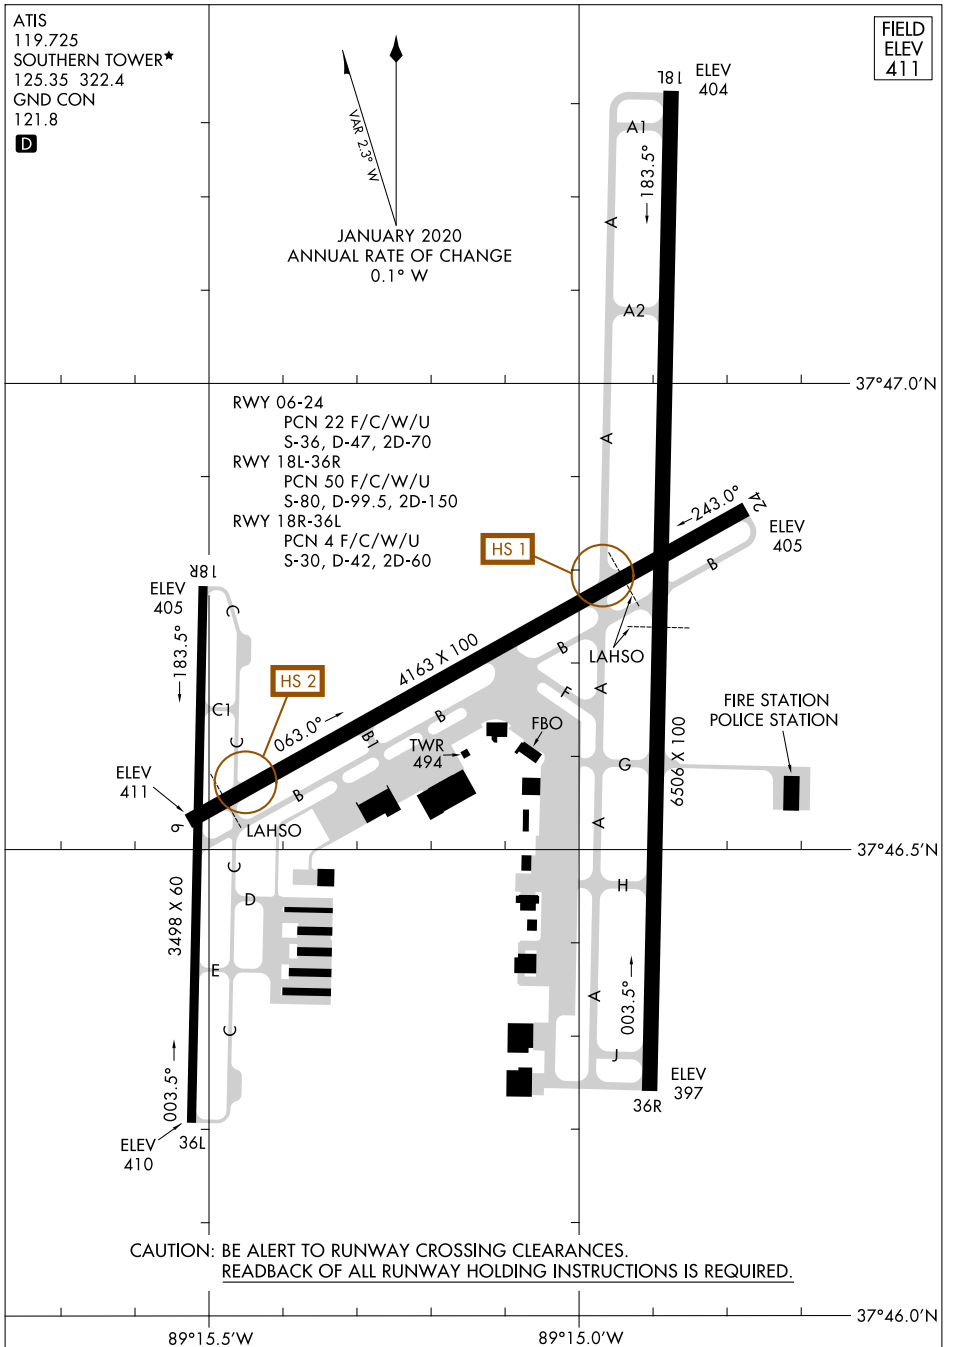

24137

AIRPORT DIAGRAM

AL-5091 (FAA)

SOUTHERN ILLINOIS (MDH)
CARBONDALE-MURPHYSBORO, ILLINOIS

ATIS
119.725
SOUTHERN TOWER*
125.35 322.4
GND CON
121.8

FIELD
ELEV
411

VAR 2.3° W
JANUARY 2020
ANNUAL RATE OF CHANGE
0.1° W

RWY 06-24
PCN 22 F/C/W/U
S-36, D-47, 2D-70
RWY 18L-36R
PCN 50 F/C/W/U
S-80, D-99.5, 2D-150
RWY 18R-36L
PCN 4 F/C/W/U
S-30, D-42, 2D-60

EC-3, 28 NOV 2024 to 26 DEC 2024

EC-3, 28 NOV 2024 to 26 DEC 2024

CAUTION: BE ALERT TO RUNWAY CROSSING CLEARANCES.
READBCK OF ALL RUNWAY HOLDING INSTRUCTIONS IS REQUIRED.

AIRPORT DIAGRAM

24137

CARBONDALE-MURPHYSBORO, ILLINOIS
SOUTHERN ILLINOIS (MDH)