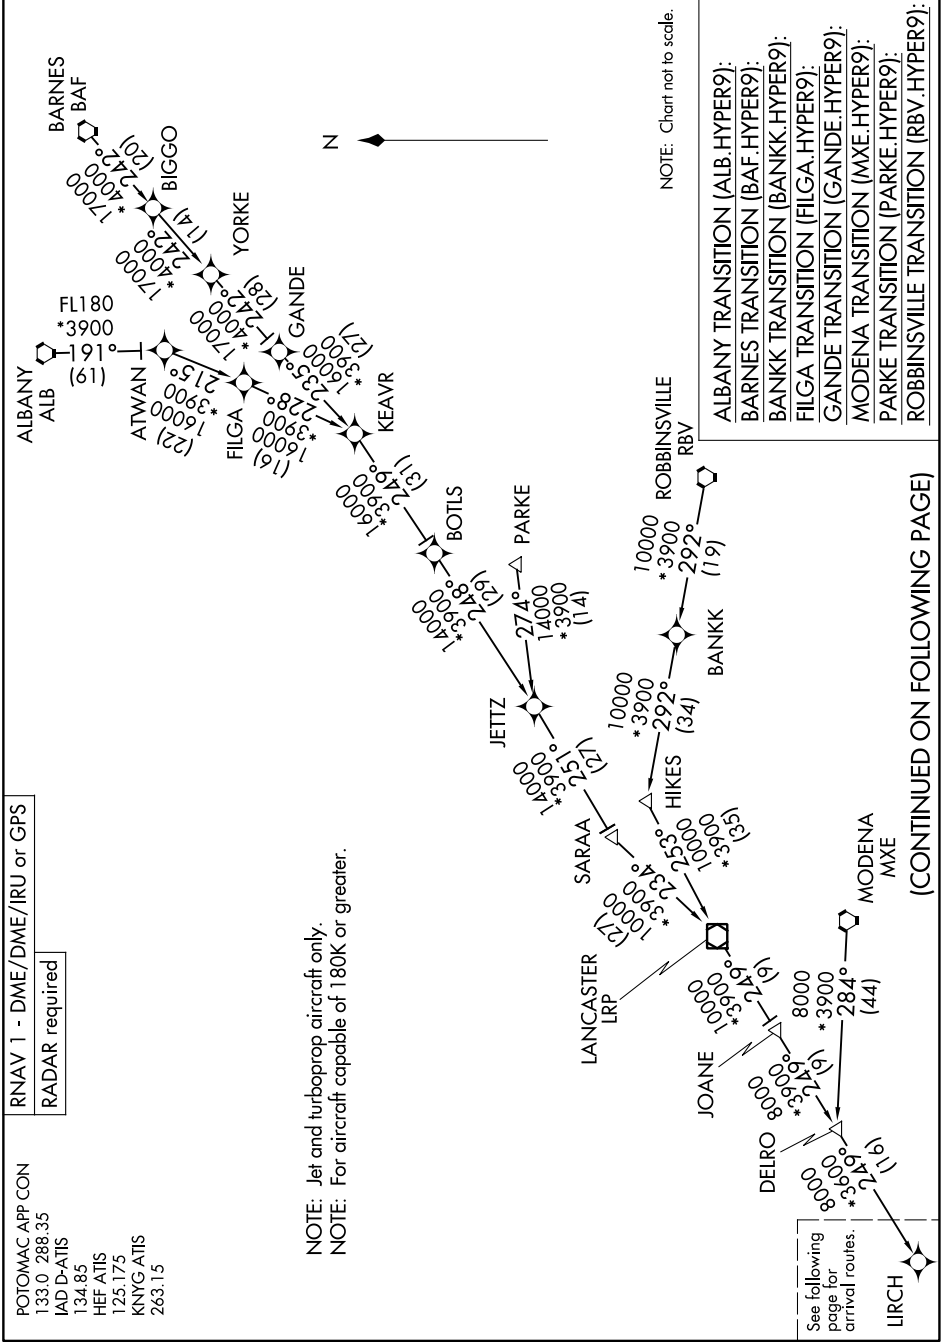

HYPER NINE ARRIVAL (RNAV) Transition Routes

NE-3, 28 NOV 2024 to 26 DEC 2024

RNAV 1 - DME/DME/IRU or GPS
RADAR required

POTOMAC APP CON
 133.0 288.35
 IAD D-ATIS
 134.85
 HEF ATIS
 125.175
 KNYG ATIS
 263.15

See following page for arrival routes.

(CONTINUED ON FOLLOWING PAGE)

HYPER NINE ARRIVAL (RNAV) Transition Routes