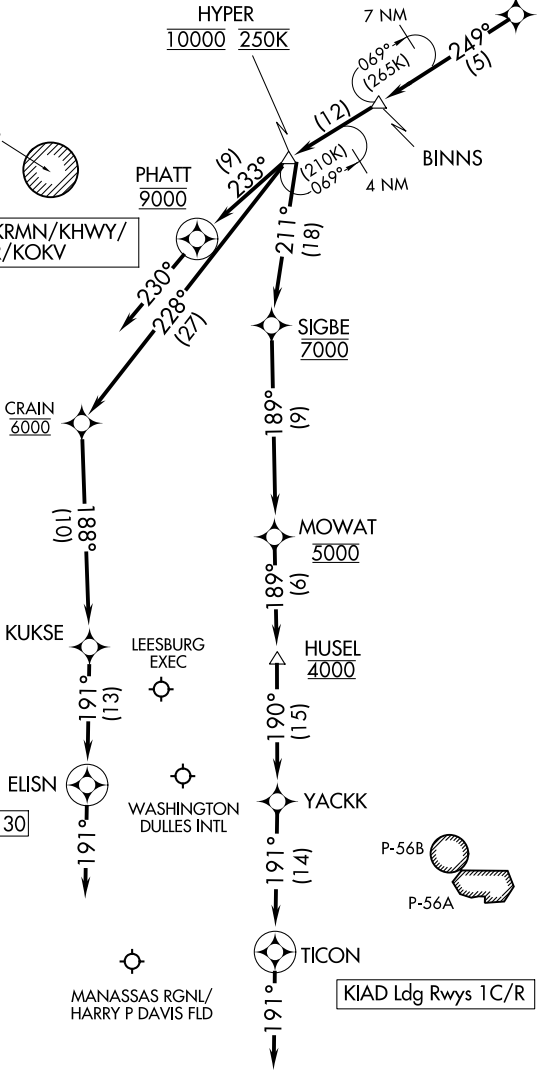

HYPER NINE ARRIVAL (RNAV) Arrival Routes

WASHINGTON, DC

POTOMAC APP CON
 133.0 288.35
 IAD D-ATIS
 134.85
 HEF ATIS
 125.175
 KNYG ATIS
 263.15

RNAV 1 - DME/DME/IRU or GPS

RADAR required

Ldg KNYG/KCJR/KEZF/KRMN/KHWY/
 KHFE/KMRB/KJYO/KFRR/KOKV
 KIAD Ldg Rwys 19L/C/R

NOTE: Jet and turboprop aircraft only.
 NOTE: For aircraft capable of 180K or greater.

KIAD Ldg Rwys 1L, 30

KIAD Ldg Rwys 1C/R

(CONTINUED ON FOLLOWING PAGE)

NOTE: Chart not to scale.

NE-3, 28 NOV 2024 to 26 DEC 2024

NE-3, 28 NOV 2024 to 26 DEC 2024