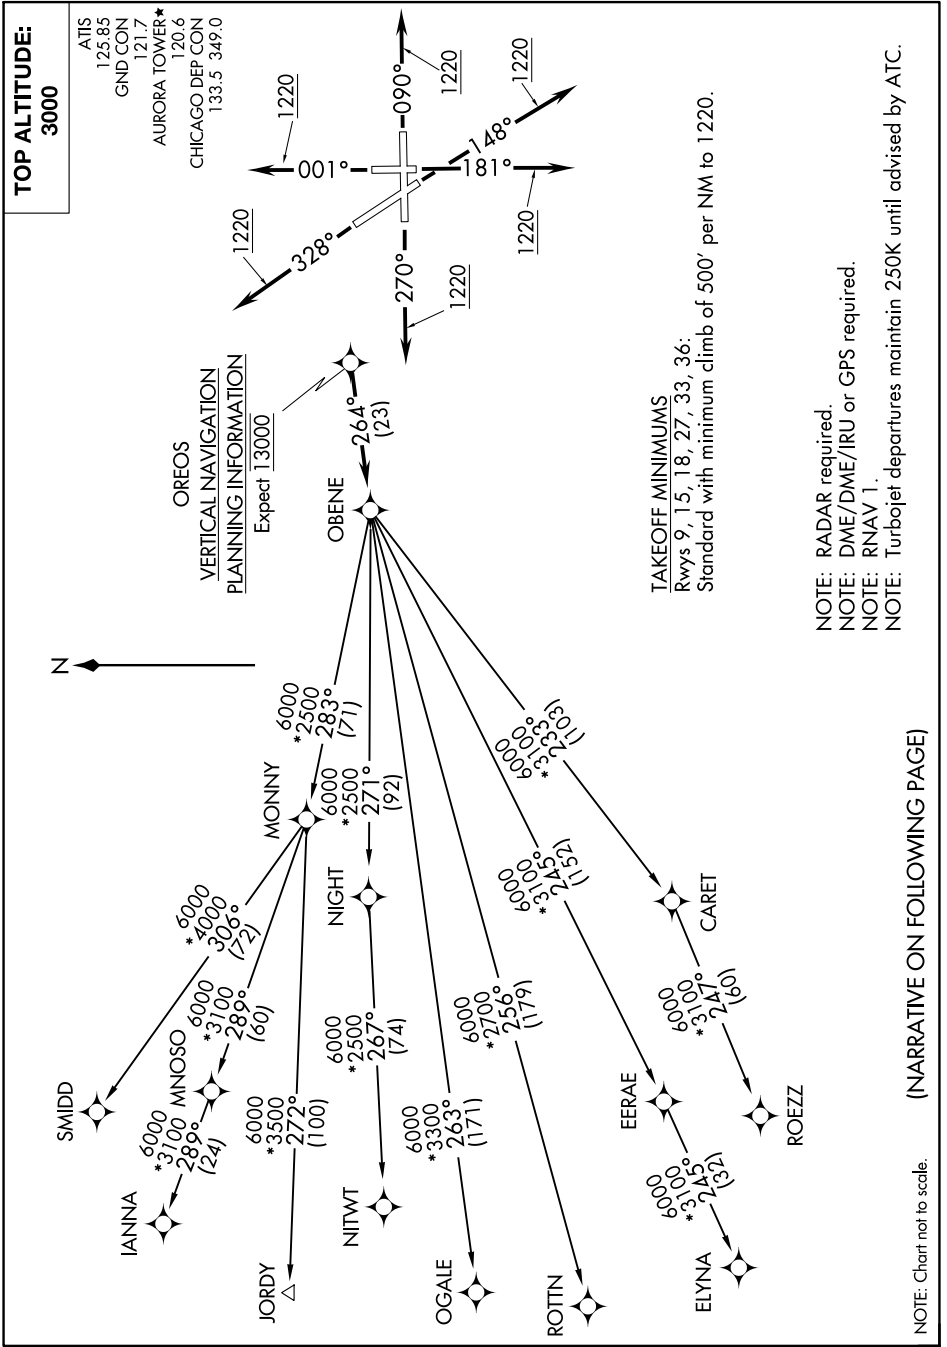

(OBENE3.OBENE) 18312

OBENE THREE DEPARTURE (RNAV) AL-5103 (FAA)

AURORA MUNI (ARR)
CHICAGO/AURORA, ILLINOIS

EC-3, 28 NOV 2024 to 26 DEC 2024

OBENE THREE DEPARTURE (RNAV)
(OBENE3.OBENE) 08NOV18

CHICAGO/AURORA, ILLINOIS
AURORA MUNI (ARR)

EC-3, 28 NOV 2024 to 26 DEC 2024