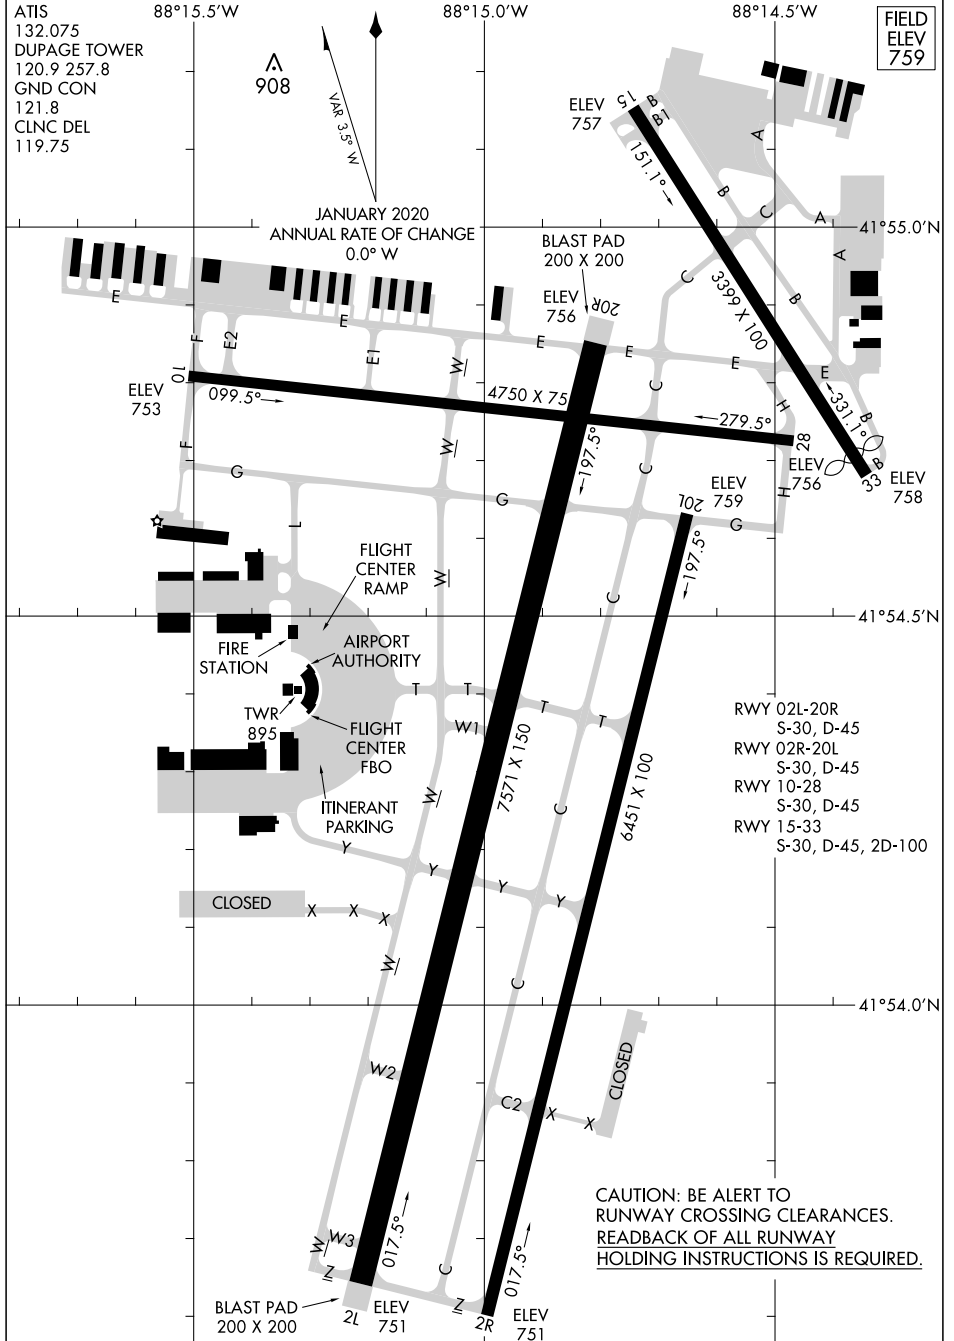

21336

AIRPORT DIAGRAM

DUPAGE (DPA)

AL-5104 (FAA)

CHICAGO/WEST CHICAGO, ILLINOIS

EC-3, 28 NOV 2024 to 26 DEC 2024

EC-3, 28 NOV 2024 to 26 DEC 2024

AIRPORT DIAGRAM

21336

CHICAGO/WEST CHICAGO, ILLINOIS

DUPAGE (DPA)