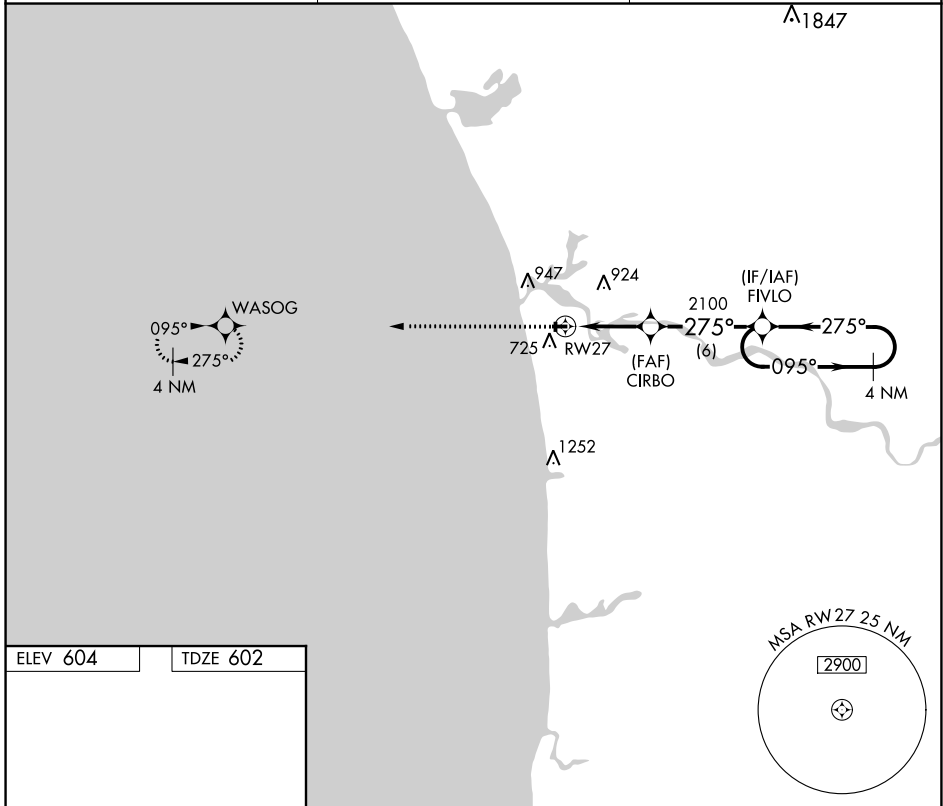

APP CRS <b>275°</b>	Rwy Idg <b>3752</b>
	TDZE <b>602</b>
	Apt Elev <b>604</b>

# RNAV (GPS) RWY 27

GRAND HAVEN MEML AIRPARK (3GM)

RNP APCH. ▼ ▲ NA	Use Muskegon altimeter setting. Rwy 27 helicopter visibility reduction below 3/4 SM NA. Circling Rwy 18, 36 NA at night.	MISSED APPROACH: Climb to 3000 direct WASOG and hold.
------------------------	--	--

MKG ASOS <b>124.3</b>	GREAT LAKES APP CON* <b>133.825 290.35</b>	UNICOM <b>122.7</b> (CTAF) <b>0</b>
--------------------------	---	--

CATEGORY	A	B	C	D
LNAV MDA	1000-1 398 (400-1)			NA
CIRCLING	1240-1	636 (700-1)	1320-2 716 (800-2)	NA

EC-1, 28 NOV 2024 to 26 DEC 2024

EC-1, 28 NOV 2024 to 26 DEC 2024