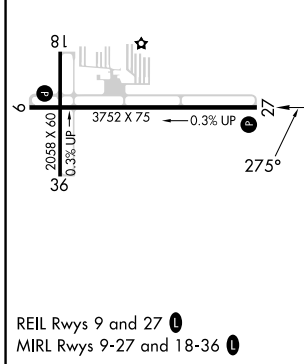

APP CRS 275°	Rwy Idg 3752
	TDZE 602
	Apt Elev 604

RNAV (GPS) RWY 27

GRAND HAVEN MEML AIRPARK (3GM)

RNP APCH. ▼ ▲ NA	Use Muskegon altimeter setting. Rwy 27 helicopter visibility reduction below 3/4 SM NA. Circling Rwy 18, 36 NA at night.	MISSED APPROACH: Climb to 3000 direct WASOG and hold.

MKG ASOS 124.3	GREAT LAKES APP CON* 133.825 290.35	UNICOM 122.7 (CTAF) 0

CATEGORY	A	B	C	D
LNAV MDA	1000-1 398 (400-1)			NA
CIRCLING	1240-1	636 (700-1)	1320-2 716 (800-2)	NA

EC-1, 28 NOV 2024 to 26 DEC 2024

EC-1, 28 NOV 2024 to 26 DEC 2024