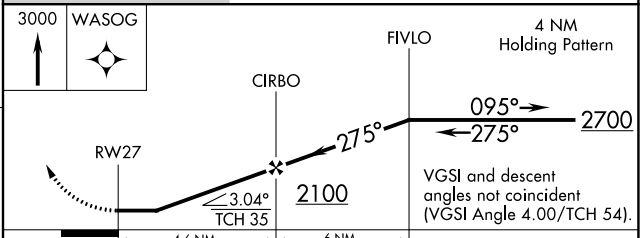

APP CRS 275°	Rwy Idg 3752
	TDZE 602
	Apt Elev 604

RNAV (GPS) RWY 27

GRAND HAVEN MEML AIRPARK (3GM)

RNP APCH. ▼ ▲ NA	Use Muskegon altimeter setting. Rwy 27 helicopter visibility reduction below 3/4 SM NA. Circling Rwy 18, 36 NA at night.	MISSED APPROACH: Climb to 3000 direct WASOG and hold.

MKG ASOS 124.3	GREAT LAKES APP CON* 133.825 290.35	UNICOM 122.7 (CTAF) 0

CATEGORY	A	B	C	D
LNAV MDA	1000-1 398 (400-1)			NA
CIRCLING	1240-1	636 (700-1)	1320-2 716 (800-2)	NA

EC-1, 28 NOV 2024 to 26 DEC 2024

EC-1, 28 NOV 2024 to 26 DEC 2024