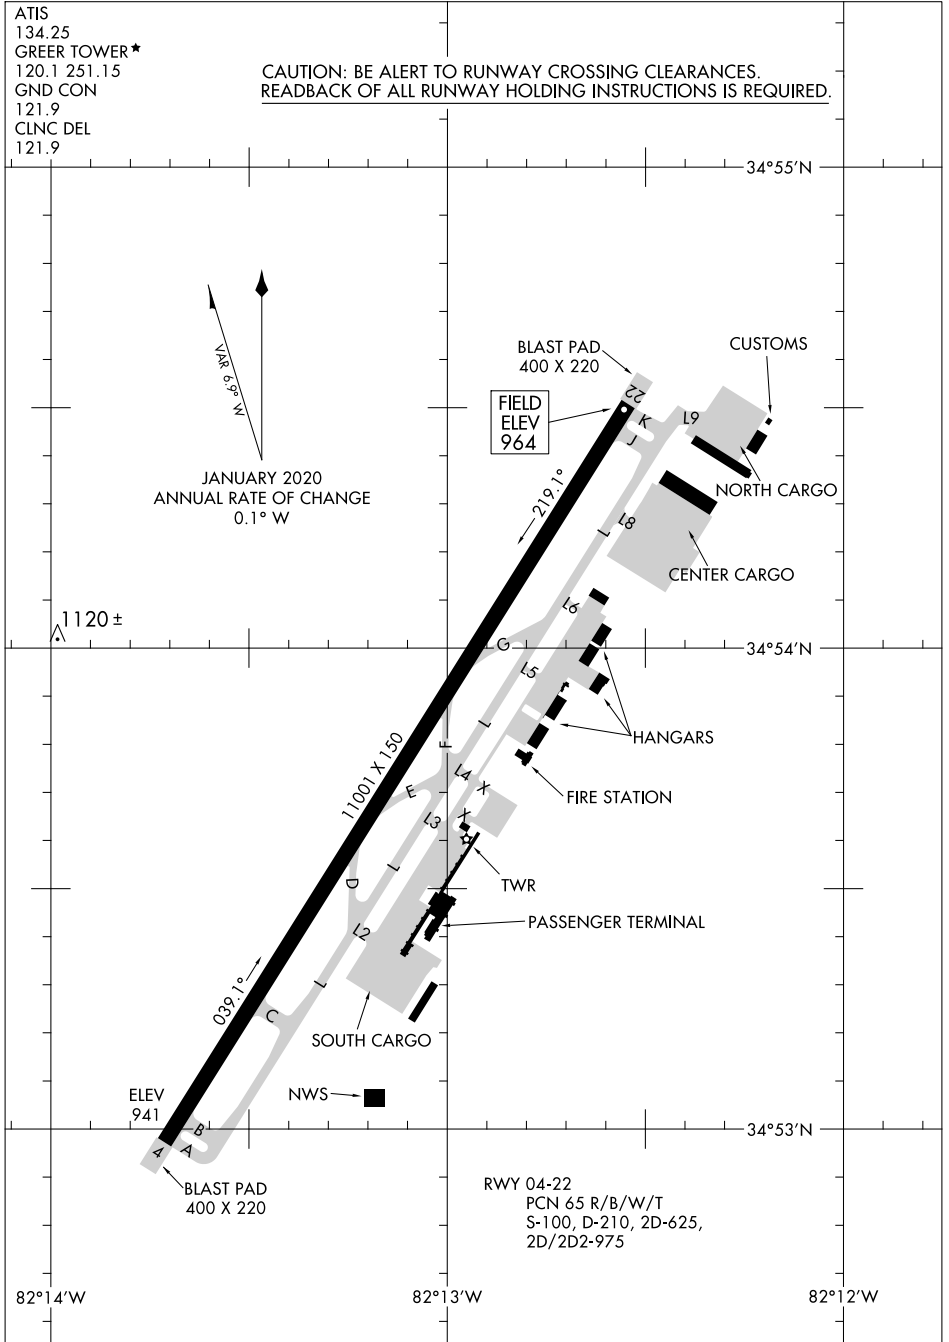

24081

AIRPORT DIAGRAM

GREENVILLE SPARTANBURG INTL (GSP)
GREER, SOUTH CAROLINA

AL-5124 (FAA)

ATIS
134.25
GREER TOWER*
120.1 251.15
GND CON
121.9
CLNC DEL
121.9

CAUTION: BE ALERT TO RUNWAY CROSSING CLEARANCES.
READBACK OF ALL RUNWAY HOLDING INSTRUCTIONS IS REQUIRED.

SE-2, 28 NOV 2024 to 26 DEC 2024

SE-2, 28 NOV 2024 to 26 DEC 2024

AIRPORT DIAGRAM

GREENVILLE SPARTANBURG INTL (GSP)
GREER, SOUTH CAROLINA

24081