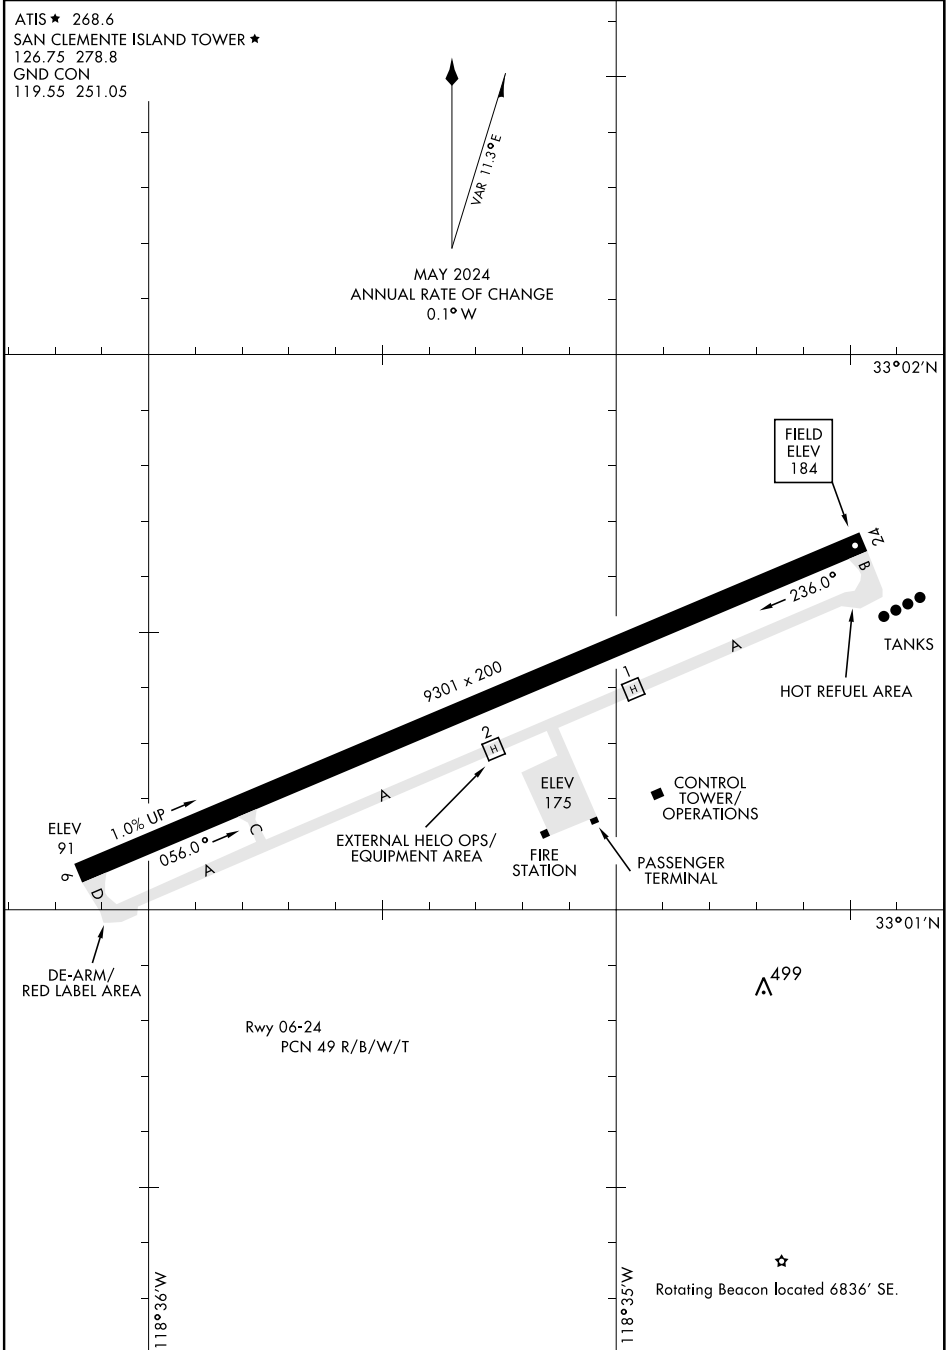

AIRPORT DIAGRAM

SAN CLEMENTE ISLAND NALF (FREDERICK SHERMAN FLD) (KNUC)

[USN]

SAN CLEMENTE ISLAND, CALIFORNIA

ATIS ★ 268.6
SAN CLEMENTE ISLAND TOWER ★
126.75 278.8
GND CON
119.55 251.05

SW-3, 28 NOV 2024 to 26 DEC 2024

SW-3, 28 NOV 2024 to 26 DEC 2024

AIRPORT DIAGRAM

SAN CLEMENTE ISLAND, CALIFORNIA

SAN CLEMENTE ISLAND NALF (FREDERICK SHERMAN FLD) (KNUC)