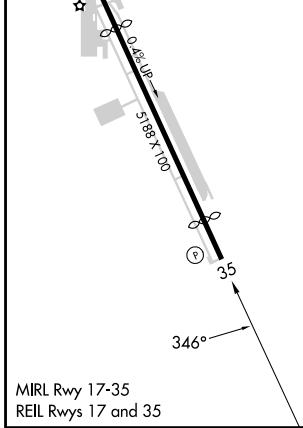

WAAS CH 72944 W35A	APP CRS 346°	Rwy Idg TDZE Apt Elev	4449 485 495
--	------------------------	-----------------------------	---

RNAV (GPS) RWY 35

YORK (THV)

RNP APCH - GPS.		MISSED APPROACH: Climb to 3300 direct WABEP and hold.	
ASOS 119.275	HARRISBURG APP CON 124.1 273.525	CLNC DEL 121.65	UNICOM 123.0 (CTAF)

CATEGORY	A	B	C	D
LP MDA	980-1	495 (500-1)	980-1 $\frac{3}{8}$ 495 (500-1 $\frac{3}{8}$)	NA
LNAV MDA	1080-1	595 (600-1)	1080-1 $\frac{3}{4}$ 595 (600-1 $\frac{3}{4}$)	NA
CIRCLING	1220-1 725 (800-1)	1260-1 765 (800-1)	1260-2 $\frac{1}{4}$ 765 (800-2 $\frac{1}{4}$)	NA