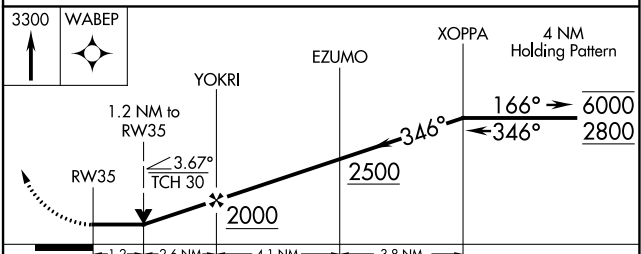

WAAS CH 72944 W35A	APP CRS 346°	Rwy Idg TDZE Apt Elev	4449 485 495
--	------------------------	-----------------------------	---

RNAV (GPS) RWY 35

YORK (THV)

RNP APCH - GPS.		MISSED APPROACH: Climb to 3300 direct WABEP and hold.	
ASOS 119.275	HARRISBURG APP CON 124.1 273.525	CLNC DEL 121.65	UNICOM 123.0 (CTAF)

CATEGORY	A	B	C	D
LP MDA	980-1	495 (500-1)	980-1 $\frac{3}{8}$ 495 (500-1 $\frac{3}{8}$)	NA
LNAV MDA	1080-1	595 (600-1)	1080-1 $\frac{3}{4}$ 595 (600-1 $\frac{3}{4}$)	NA
CIRCLING	1220-1 725 (800-1)	1260-1 765 (800-1)	1260-2 $\frac{1}{4}$ 765 (800-2 $\frac{1}{4}$)	NA