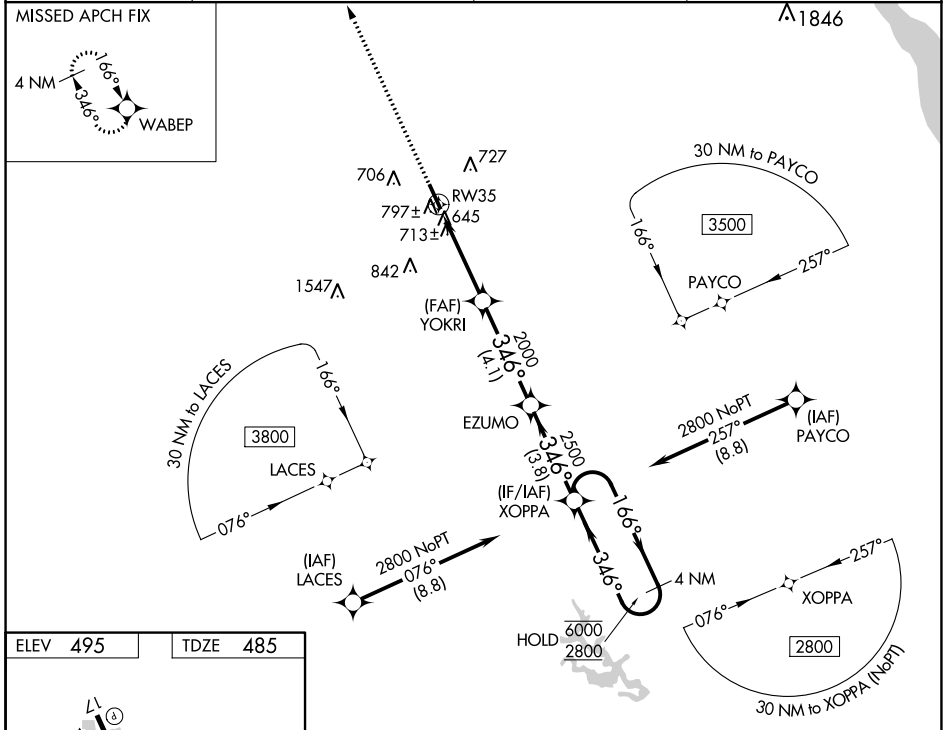

WAAS CH 72944 W35A	APP CRS 346°	Rwy Idg TDZE Apt Elev	4449 485 495
--	------------------------	-----------------------------	---

RNAV (GPS) RWY 35

YORK (THV)

RNP APCH - GPS.		MISSED APPROACH: Climb to 3300 direct WABEP and hold.	
ASOS 119.275	HARRISBURG APP CON 124.1 273.525	CLNC DEL 121.65	UNICOM 123.0 (CTAF)

CATEGORY	A	B	C	D
LP MDA	980-1	495 (500-1)	980-1 $\frac{3}{8}$ 495 (500-1 $\frac{3}{8}$)	NA
LNAV MDA	1080-1	595 (600-1)	1080-1 $\frac{3}{4}$ 595 (600-1 $\frac{3}{4}$)	NA
CIRCLING	1220-1 725 (800-1)	1260-1 765 (800-1)	1260-2 $\frac{1}{4}$ 765 (800-2 $\frac{1}{4}$)	NA

NE-4, 28 NOV 2024 to 26 DEC 2024

NE-4, 28 NOV 2024 to 26 DEC 2024