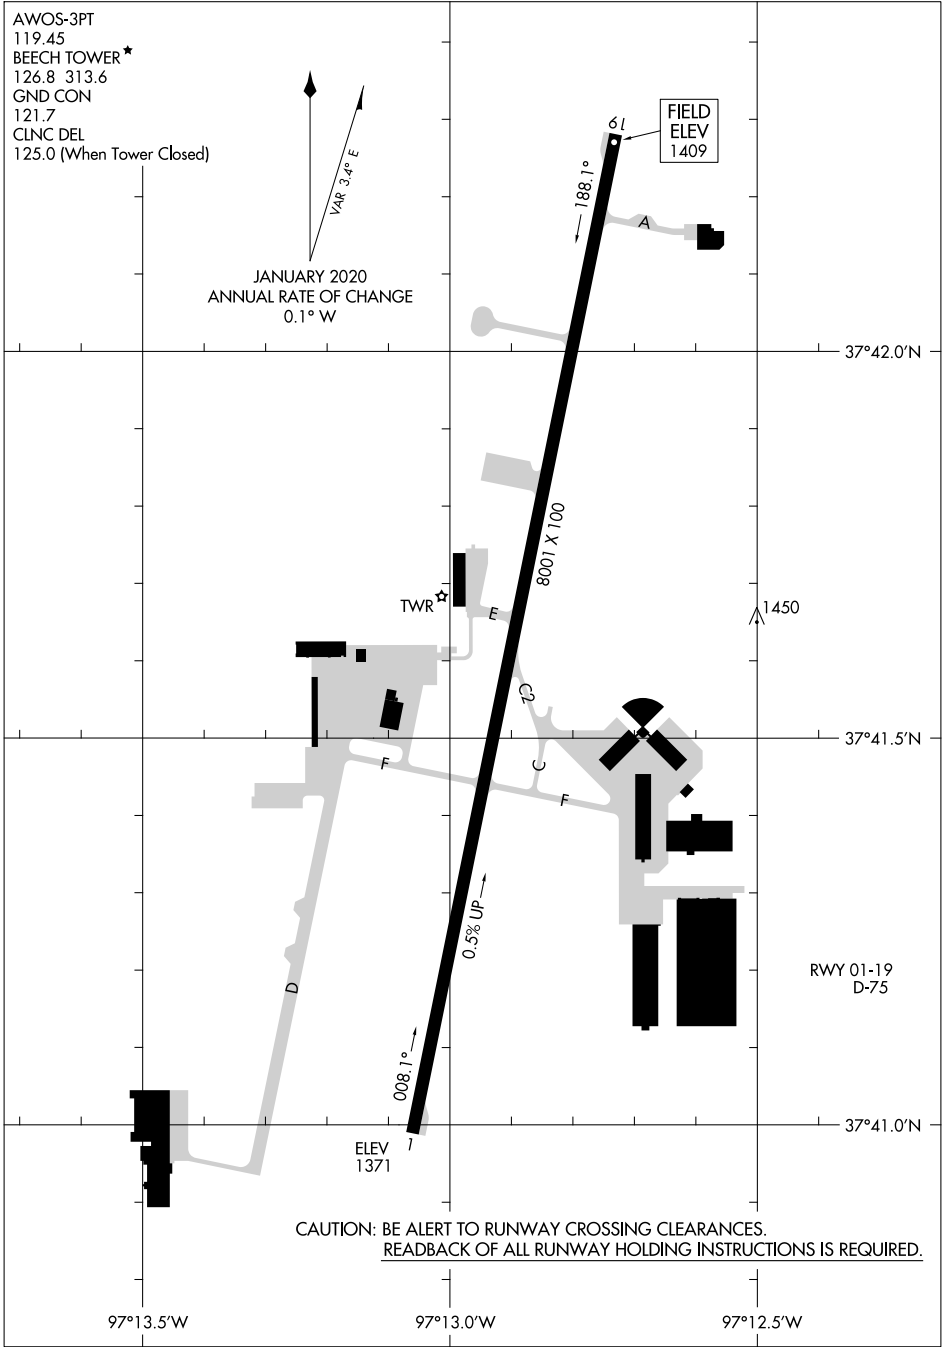

20086

# AIRPORT DIAGRAM

BEECH FACTORY (B/E/C)  
WICHITA, KANSAS

AL-5141 (FAA)

AWOS-3PT  
119.45  
BEECH TOWER ★  
126.8 313.6  
GND CON  
121.7  
CLNC DEL  
125.0 (When Tower Closed)

VAR 3.4° E  
JANUARY 2020  
ANNUAL RATE OF CHANGE  
0.1° W

FIELD  
ELEV  
1409

NC-2, 28 NOV 2024 to 26 DEC 2024

NC-2, 28 NOV 2024 to 26 DEC 2024

CAUTION: BE ALERT TO RUNWAY CROSSING CLEARANCES.  
READBACK OF ALL RUNWAY HOLDING INSTRUCTIONS IS REQUIRED.

# AIRPORT DIAGRAM

20086

WICHITA, KANSAS  
BEECH FACTORY (B/E/C)