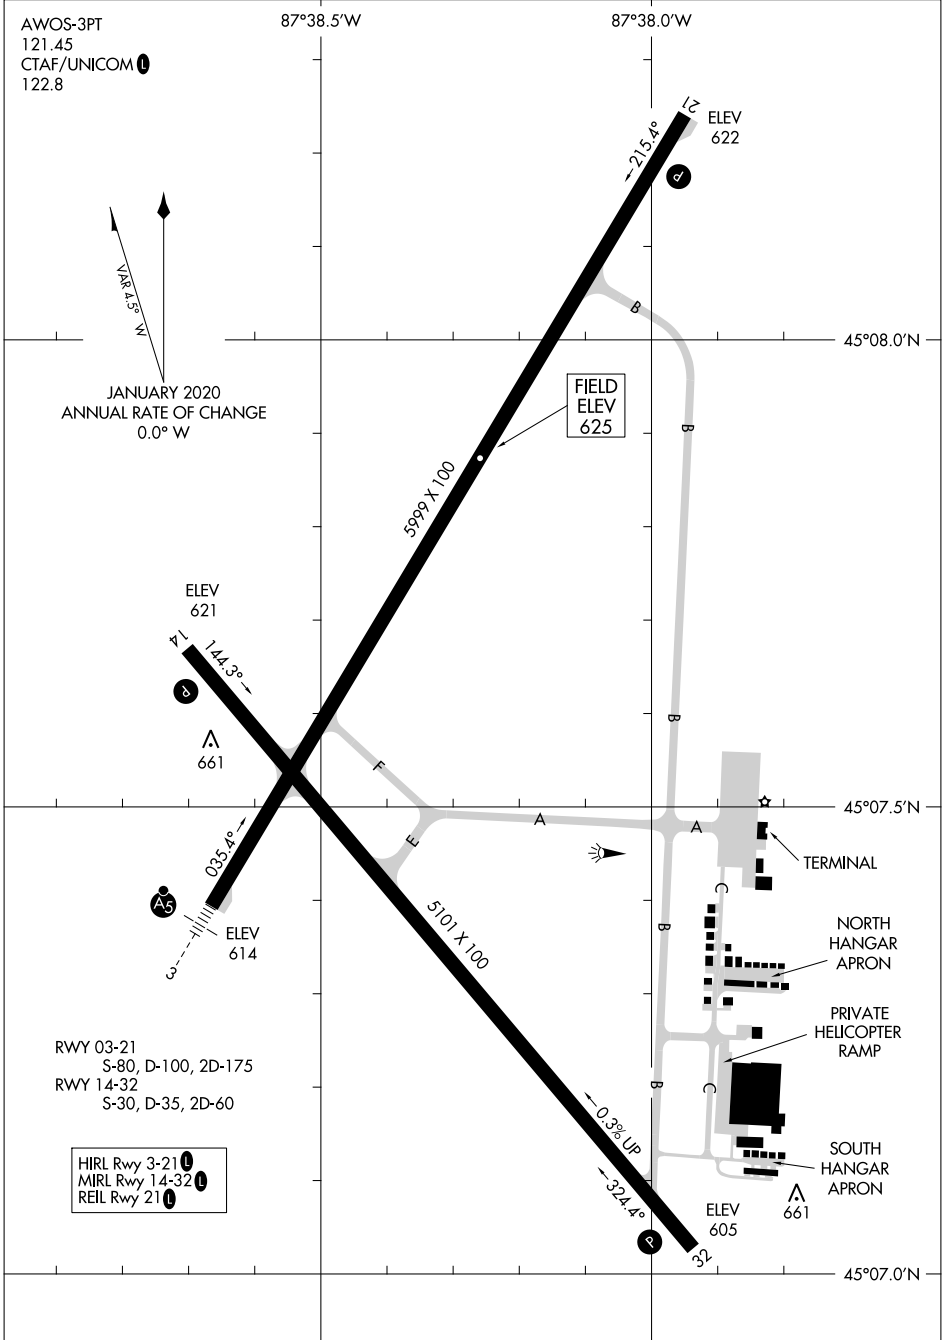

24249

AIRPORT DIAGRAM

AL-5145 (FAA)

MENOMINEE RGNL (MNM)
MENOMINEE, MICHIGAN

EC-1, 28 NOV 2024 to 26 DEC 2024

EC-1, 28 NOV 2024 to 26 DEC 2024

AIRPORT DIAGRAM

24249

MENOMINEE, MICHIGAN
MENOMINEE RGNL (MNM)