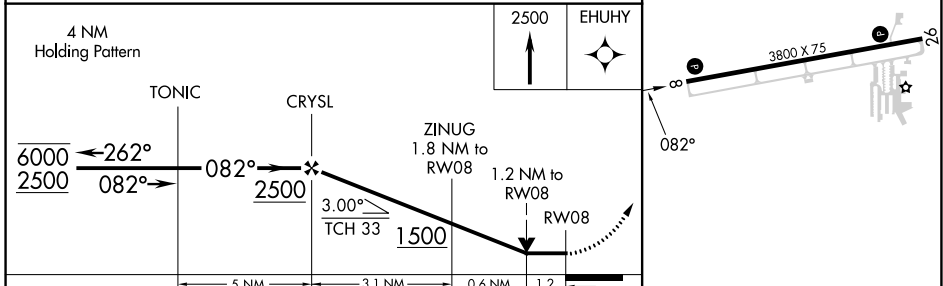

APP CRS	Rwy Idg	3800
082°	TDZE	887
	Apt Elev	887

RNAV (GPS) RWY 8

LAKE IN THE HILLS (3CK)

RNP APCH - GPS.	Rwy 8 helicopter visibility reduction below 3/4 SM NA. VDP NA when using DPA altimeter setting. Obtain local altimeter setting on CTAF; when not received, use DPA altimeter setting and increase all MDAs 60 feet and visibility Cat C 1/4 SM.	MISSED APPROACH: Climb to 2500 direct EHUHY and hold.
⚠ NA		

CHICAGO APP CON 120.55 306.925	UNICOM 123.05 (CTAF)
--	--------------------------------

CATEGORY	A	B	C	D
LNAV MDA	1300-1	413 (500-1)	1300-1 1/8 413 (500-1 1/8)	NA

EC-3, 28 NOV 2024 to 26 DEC 2024

EC-3, 28 NOV 2024 to 26 DEC 2024