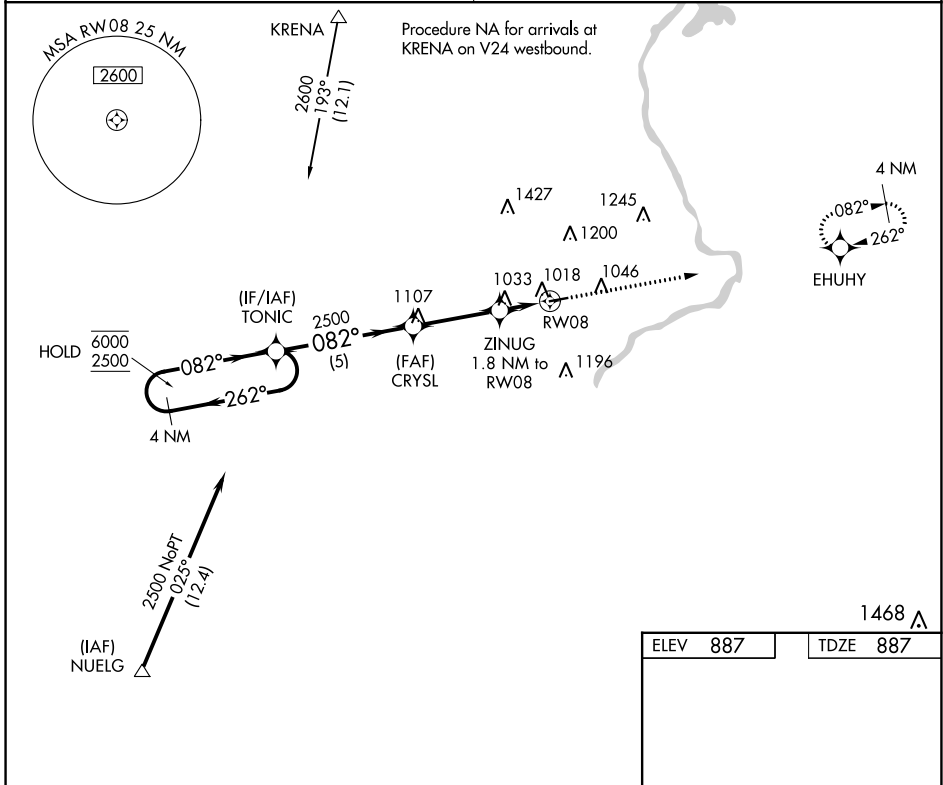

APP CRS	Rwy Idg	3800
082°	TDZE	887
	Apt Elev	887

RNAV (GPS) RWY 8

LAKE IN THE HILLS (3CK)

RNP APCH - GPS.	Rwy 8 helicopter visibility reduction below 3/4 SM NA. VDP NA when using DPA altimeter setting. Obtain local altimeter setting on CTAF; when not received, use DPA altimeter setting and increase all MDAs 60 feet and visibility Cat C 1/4 SM.	MISSED APPROACH: Climb to 2500 direct EHUHY and hold.
⚠ NA		

CHICAGO APP CON 120.55 306.925	UNICOM 123.05 (CTAF)
--	--------------------------------

CATEGORY	A	B	C	D
LNAV MDA	1300-1	413 (500-1)	1300-1 1/8 413 (500-1 1/8)	NA

EC-3, 28 NOV 2024 to 26 DEC 2024

EC-3, 28 NOV 2024 to 26 DEC 2024