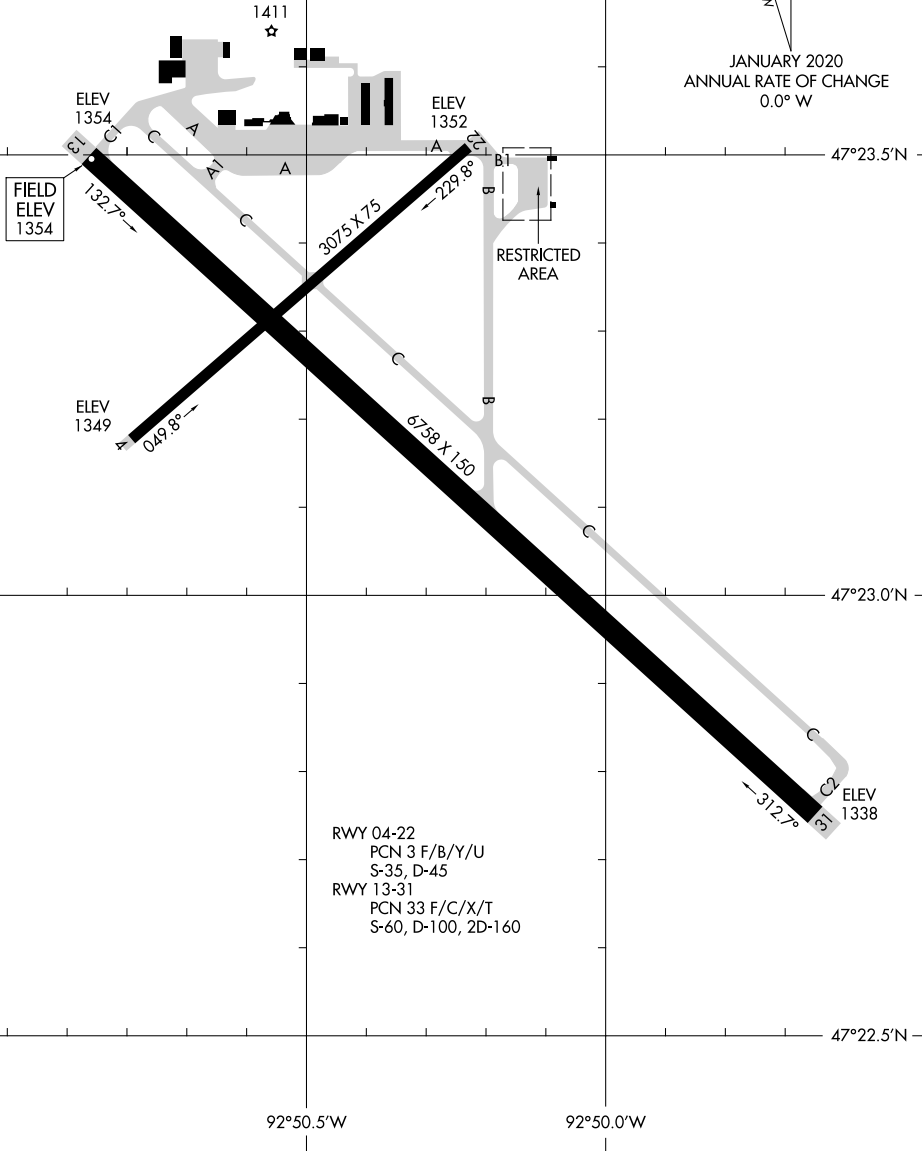

22251

# AIRPORT DIAGRAM

AL-5159 (FAA)

RANGE RGNL (HIB)  
HIBBING, MINNESOTA

ASOS  
126.425  
CTAF/UNICOM  
123.000  
CLNC DEL  
127.4  
**D**

NC-1, 28 NOV 2024 to 26 DEC 2024

NC-1, 28 NOV 2024 to 26 DEC 2024