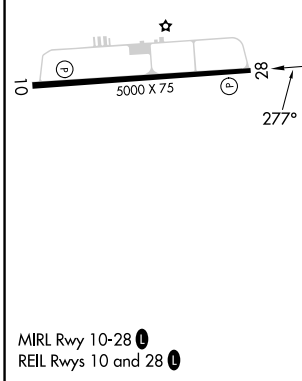

APP CRS 277°	Rwy Idg TDZE Apt Elev	N/A N/A 20
------------------------	-----------------------------	-------------------------

RNAV (GPS)-B

MIDDLE PENINSULA RGNL (F'YJ)

RNP APCH.		MISSED APPROACH: Climb to 2000 direct ICACO and hold.
AWOS-3 132.825	POTOMAC APP CON 126.4 282.375	UNICOM 123.0 (CTAF) 0