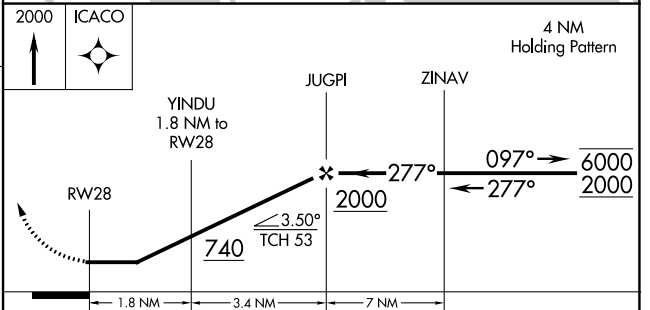

APP CRS 277°	Rwy Idg TDZE Apt Elev	N/A N/A 20
------------------------	-----------------------------	-------------------------

RNAV (GPS)-B

MIDDLE PENINSULA RGNL (F'YJ)

RNP APCH.		MISSED APPROACH: Climb to 2000 direct ICACO and hold.
AWOS-3 132.825	POTOMAC APP CON 126.4 282.375	UNICOM 123.0 (CTAF) 0

CATEGORY	A	B	C	D
CIRCLING	480-1 460 (500-1)	620-1 600 (600-1)	NA	

NE-3, 28 NOV 2024 to 26 DEC 2024

NE-3, 28 NOV 2024 to 26 DEC 2024