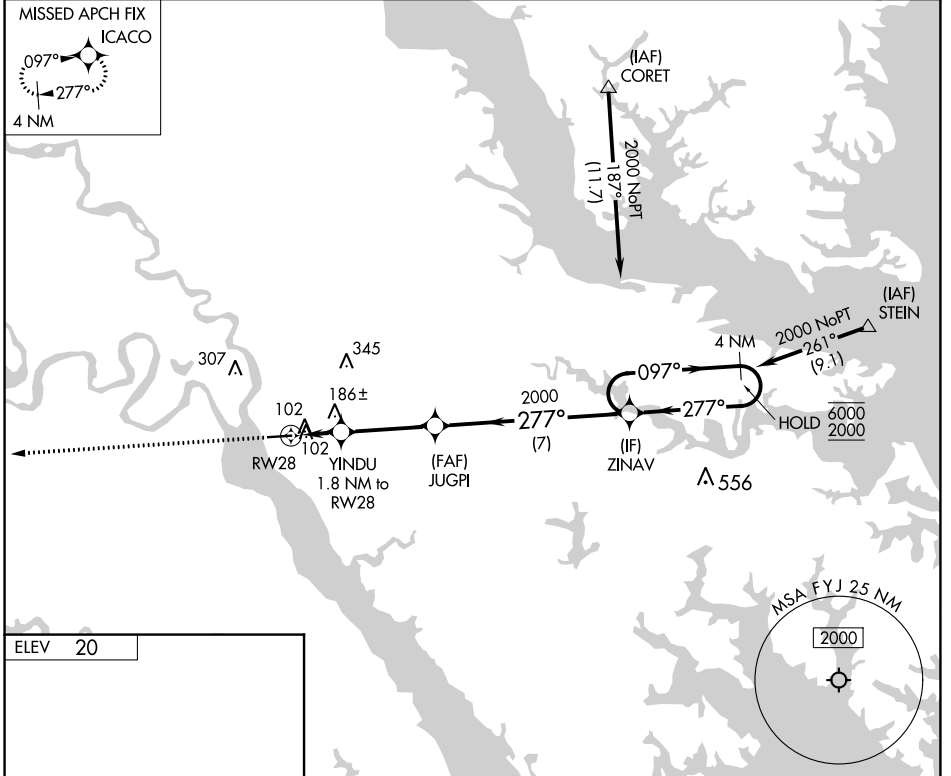

APP CRS 277°	Rwy Idg TDZE Apt Elev	N/A N/A 20
------------------------	-----------------------------	-------------------------

RNAV (GPS)-B

MIDDLE PENINSULA RGNL (F'YJ)

RNP APCH.		MISSED APPROACH: Climb to 2000 direct ICACO and hold.
AWOS-3 132.825	POTOMAC APP CON 126.4 282.375	UNICOM 123.0 (CTAF) 0

CATEGORY	A	B	C	D
CIRCLING	480-1 460 (500-1)	620-1 600 (600-1)	NA	

NE-3, 28 NOV 2024 to 26 DEC 2024

NE-3, 28 NOV 2024 to 26 DEC 2024