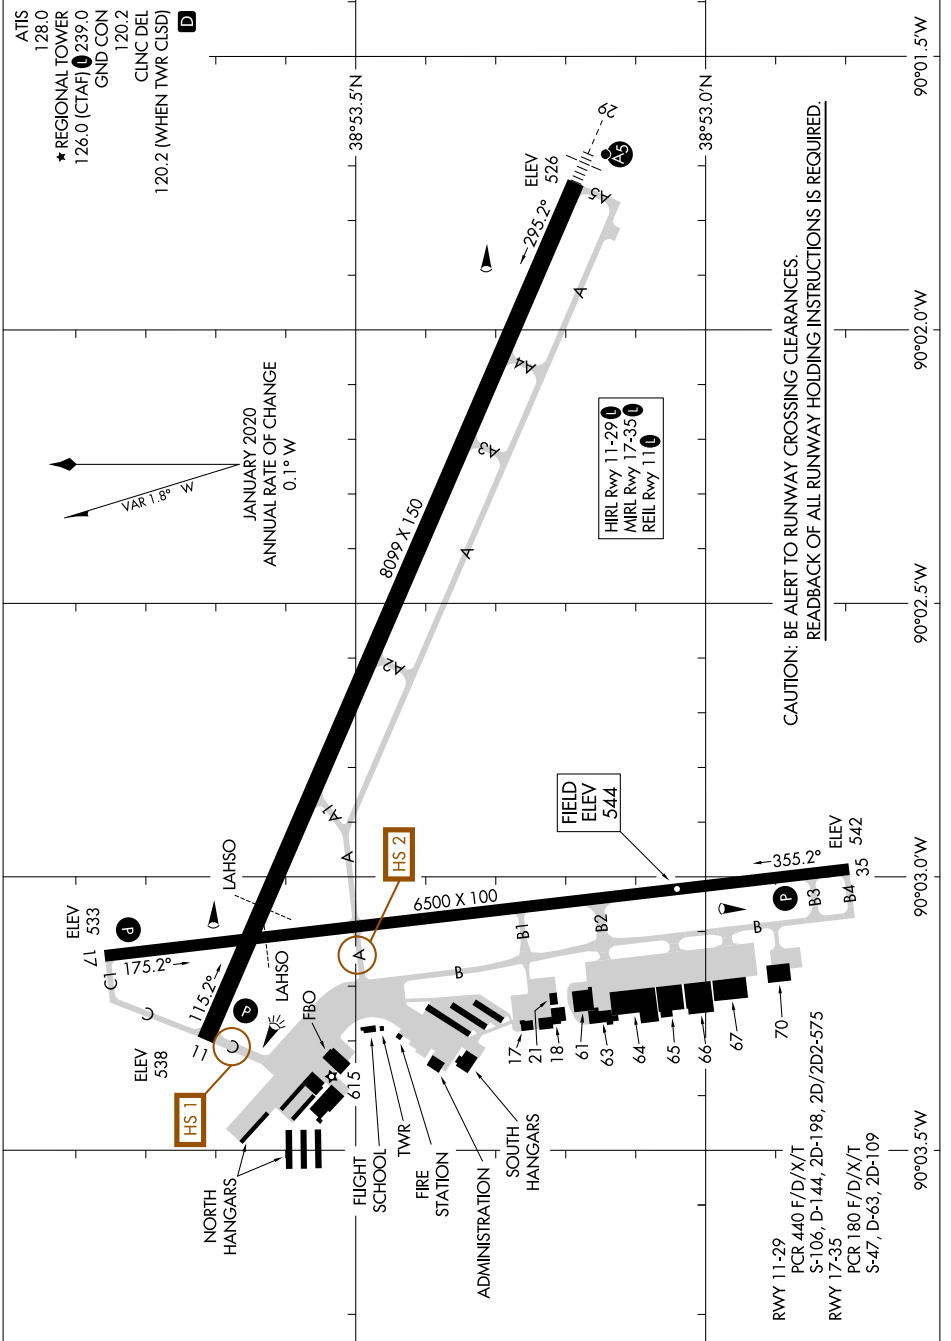

AIRPORT DIAGRAM

AL-5178 (FAA)

ST LOUIS RGNL (ALN)
ALTON/ST LOUIS, ILLINOIS

EC-3, 28 NOV 2024 to 26 DEC 2024

EC-3, 28 NOV 2024 to 26 DEC 2024

AIRPORT DIAGRAM

ALTON/ST LOUIS, ILLINOIS
ST LOUIS RGNL (ALN)