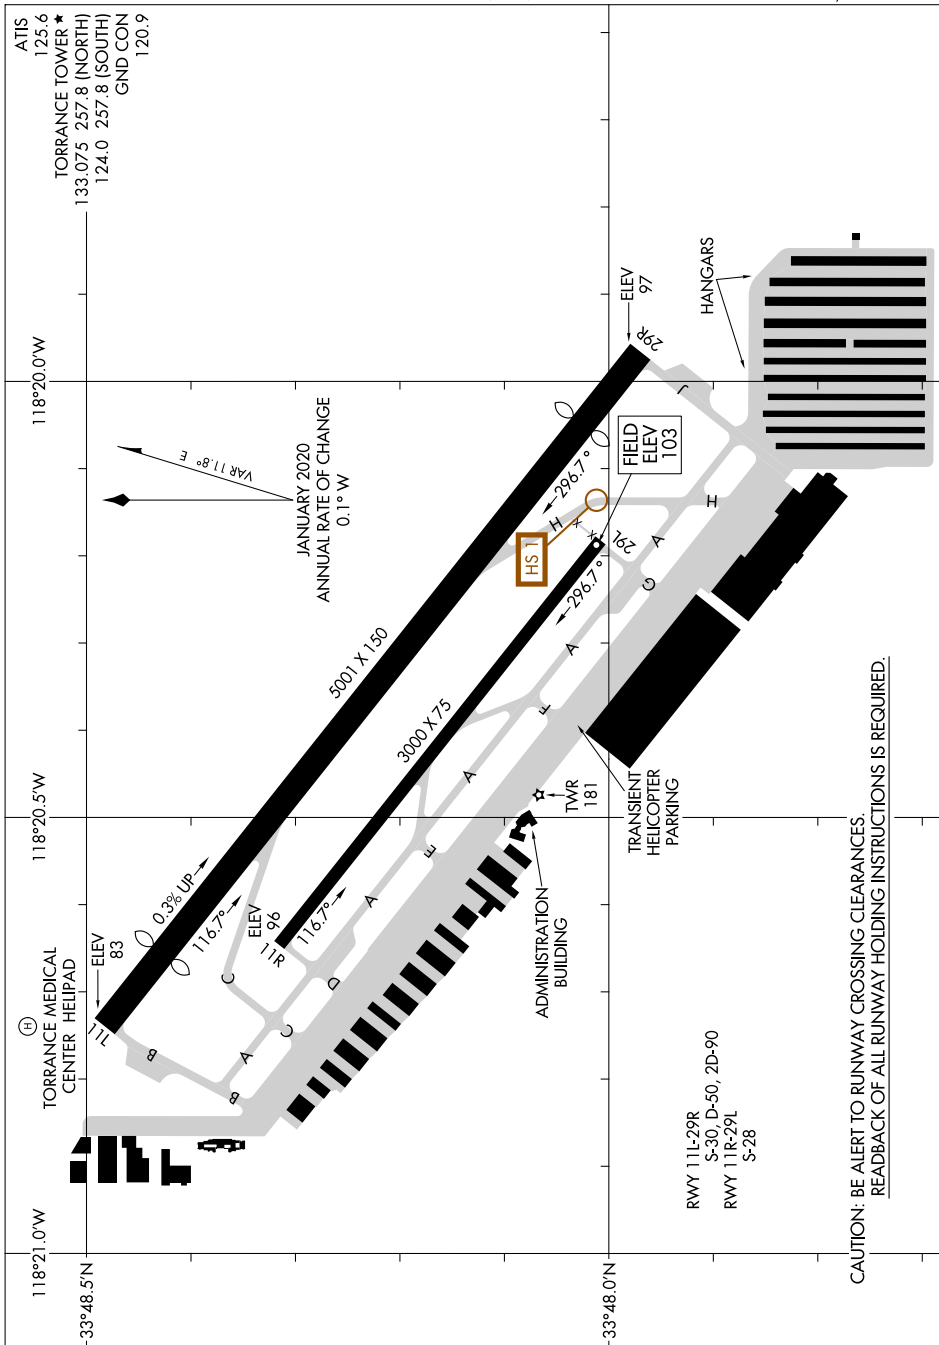

AIRPORT DIAGRAM

AL-5179 (FAA)

ZAMPERINI FLD (TOA)
TORRANCE, CALIFORNIA

SW-3, 28 NOV 2024 to 26 DEC 2024

SW-3, 28 NOV 2024 to 26 DEC 2024

AIRPORT DIAGRAM

TORRANCE, CALIFORNIA
ZAMPERINI FLD (TOA)