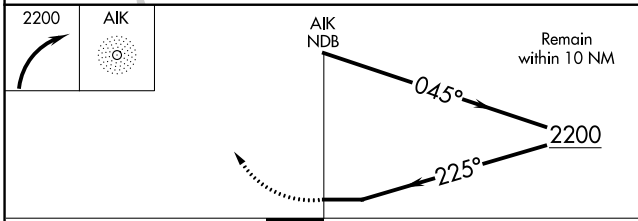

NDB AIK 347	APP CRS 225°	Rwy Idg TDZE Apt Elev	5500 515 529

NDB RWY 25

AIKEN RGNL (AIK)

NA When local altimeter setting not received, use Augusta Rgnl at Bush Fld altimeter setting and increase all MDAs 120 feet; increase S-25 Cats B/C/D and Circling Cat C visibility ¼ SM. For inop ODALS, increase S-25 Cat C/D visibility to 1½ mile. For inop ODALS when using Augusta Rgnl at Bush Fld altimeter setting, increase S-25 Cat C/D visibility to 2½ mile. Helicopter visibility reduction below ¾ SM NA.

ODALS

MISSED APPROACH: Climbing right turn to 2200 in AIK NDB holding pattern.

AWOS-3 118.025	AUGUSTA APP CON ★ 119.15 284.625	CLNC DEL 126.075	UNICOM 122.8 (CTAF) 0

CATEGORY	A	B	C	D
S-25	1180-¾	665 (700-¾)	1180-1¾	665 (700-1¾)
CIRCLING	1180-1	651 (700-1)	1180-1¾	1420-3 891 (900-3)