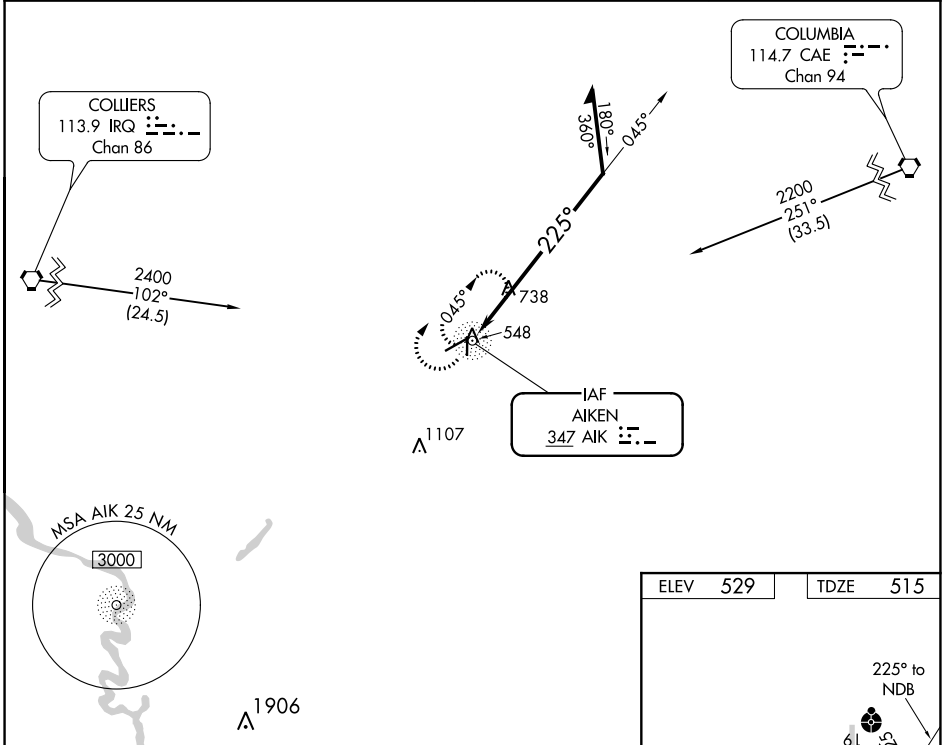

NDB AIK 347	APP CRS 225°	Rwy Idg TDZE Apt Elev	5500 515 529
-----------------------	------------------------	-----------------------------	---

NDB RWY 25

AIKEN RGNL (AIK)

NA When local altimeter setting not received, use Augusta Rgnl at Bush Fld altimeter setting and increase all MDAs 120 feet; increase S-25 Cats B/C/D and Circling Cat C visibility ¼ SM. For inop ODALS, increase S-25 Cat C/D visibility to 1½ mile. For inop ODALS when using Augusta Rgnl at Bush Fld altimeter setting, increase S-25 Cat C/D visibility to 2½ mile. Helicopter visibility reduction below ¾ SM NA.

ODALS

MISSED APPROACH: Climbing right turn to 2200 in AIK NDB holding pattern.

AWOS-3 118.025	AUGUSTA APP CON ★ 119.15 284.625	CLNC DEL 126.075	UNICOM 122.8 (CTAF) 0
--------------------------	--	----------------------------	---------------------------------

CATEGORY	A	B	C	D
S-25	1180-¾	665 (700-¾)	1180-1¾	665 (700-1¾)
CIRCLING	1180-1	651 (700-1)	1180-1¾	1420-3 891 (900-3)

SE-2, 28 NOV 2024 to 26 DEC 2024

SE-2, 28 NOV 2024 to 26 DEC 2024