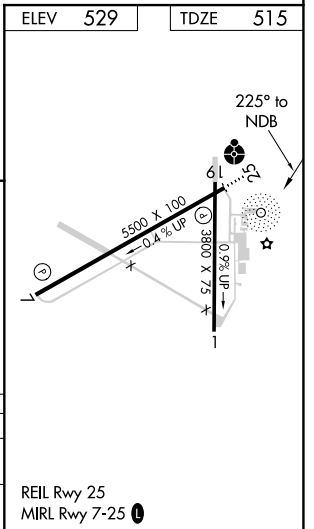

NDB AIK 347	APP CRS 225°	Rwy Idg TDZE Apt Elev	5500 515 529
-----------------------	------------------------	-----------------------------	---

NDB RWY 25

AIKEN RGNL (AIK)

NA When local altimeter setting not received, use Augusta Rgnl at Bush Fld altimeter setting and increase all MDAs 120 feet; increase S-25 Cats B/C/D and Circling Cat C visibility ¼ SM. For inop ODALS, increase S-25 Cat C/D visibility to 1½ mile. For inop ODALS when using Augusta Rgnl at Bush Fld altimeter setting, increase S-25 Cat C/D visibility to 2½ mile. Helicopter visibility reduction below ¾ SM NA.

ODALS

MISSED APPROACH: Climbing right turn to 2200 in AIK NDB holding pattern.

AWOS-3 118.025	AUGUSTA APP CON ★ 119.15 284.625	CLNC DEL 126.075	UNICOM 122.8 (CTAF) 0
--------------------------	--	----------------------------	---------------------------------

CATEGORY	A	B	C	D
S-25	1180-¾	665 (700-¾)	1180-1¾	665 (700-1¾)
CIRCLING	1180-1	651 (700-1)	1180-1¾	1420-3 891 (900-3)

SE-2, 28 NOV 2024 to 26 DEC 2024

SE-2, 28 NOV 2024 to 26 DEC 2024