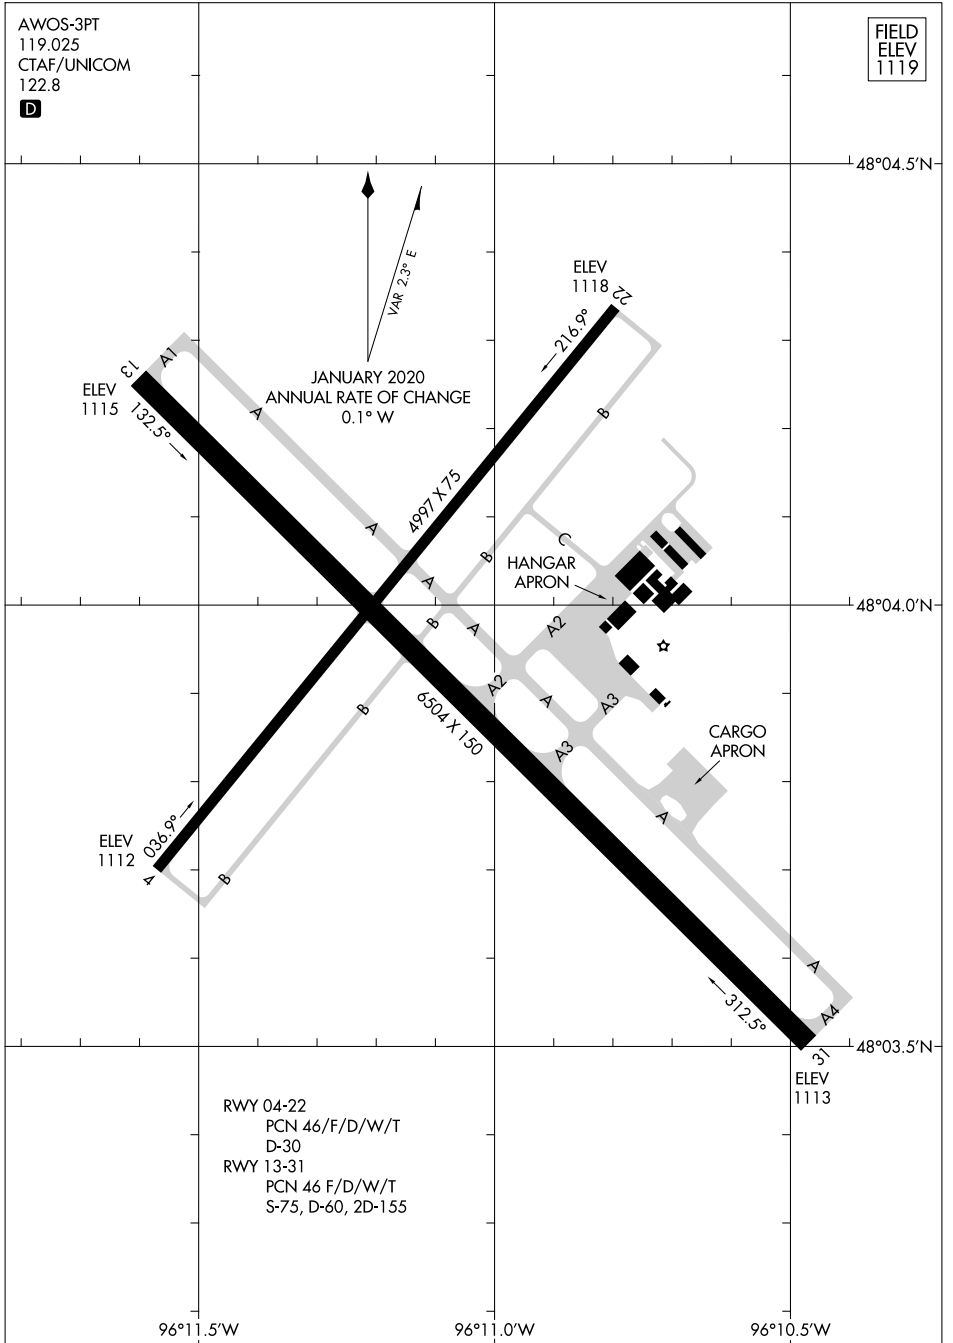

22307

AIRPORT DIAGRAM

AL-5201 (FAA)

THIEF RIVER FALLS RGNL (TVF)
THIEF RIVER FALLS, MINNESOTA

AWOS-3PT
119.025
CTAF/UNICOM
122.8

FIELD
ELEV
1119

NC-1, 28 NOV 2024 to 26 DEC 2024

NC-1, 28 NOV 2024 to 26 DEC 2024

RWY 04-22
PCN 46/F/D/W/T
D-30

RWY 13-31
PCN 46 F/D/W/T
S-75, D-60, 2D-155

AIRPORT DIAGRAM

22307

THIEF RIVER FALLS, MINNESOTA
THIEF RIVER FALLS RGNL (TVF)