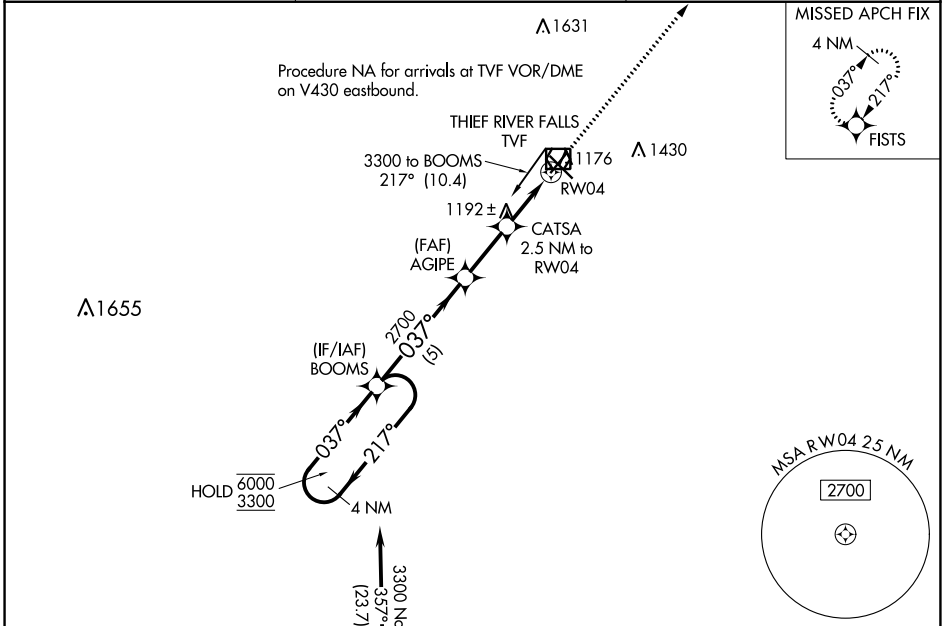

WAAS CH 70636 W04A	APP CRS 037°	Rwy Idg TDZE 1116 Apt Elev 1119	4997
--	------------------------	---	-------------

RNAV (GPS) RWY 4

THIEF RIVER FALLS RGNL (TVF)

RNP APCH.	MISSED APPROACH: Climb to 3300 direct FISTS and hold.
-----------	---

AWOS-3PT 119.025	MINNEAPOLIS CENTER 132.15 269.6	UNICOM 122.8(CTAF) 0
----------------------------	---	--------------------------------

NC-1, 28 NOV 2024 to 26 DEC 2024

NC-1, 28 NOV 2024 to 26 DEC 2024

ELEV 1119	D TDZE 1116
-----------	--------------------

CATEGORY	A	B	C	D
LPV DA	1366-1	250 (300-1)		NA
LNAV/VNAV DA	1366-1	250 (300-1)		NA
LNAV MDA	1460-1	344 (400-1)		NA
C CIRCLING	1540-1 421 (500-1)	1580-1 461 (500-1)		NA

HIRL Rwy 13-31 **0**
MIRL Rwy 4-22 **0**
REIL Rws 4, 13 and 22 **0**