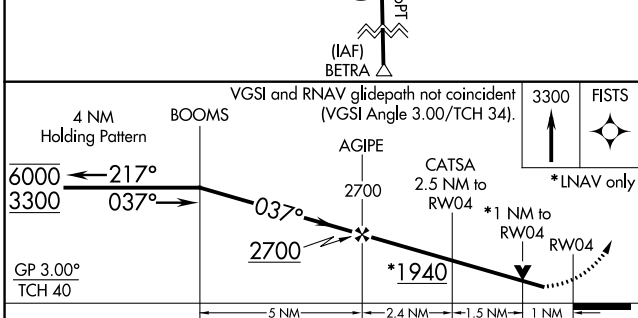

WAAS CH 70636 W04A	APP CRS 037°	Rwy Idg TDZE 1116 Apt Elev 1119	4997
--	------------------------	---	-------------

RNAV (GPS) RWY 4

THIEF RIVER FALLS RGNL (TVF)

RNP APCH.	MISSED APPROACH: Climb to 3300 direct FISTS and hold.
-----------	---

AWOS-3PT 119.025	MINNEAPOLIS CENTER 132.15 269.6	UNICOM 122.8(CTAF) 0
----------------------------	---	--------------------------------

NC-1, 28 NOV 2024 to 26 DEC 2024

NC-1, 28 NOV 2024 to 26 DEC 2024

ELEV 1119	D TDZE 1116
-----------	--------------------