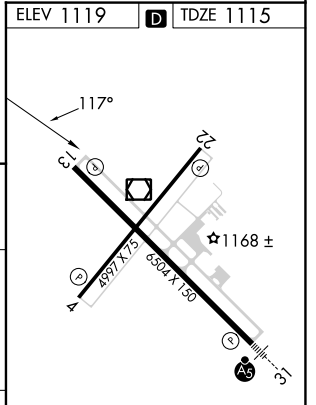

VOR/DME TVF 114.45 Chan 91(Y)	APP CRS 117°	Rwy Idg TDZE 1115 Apt Elev 1119	6504 1115 1119

VOR Y RWY 13

THIEF RIVER FALLS RGNL (TVF)

⚠ Circling to Rwy 4/22 NA at night. MISSED APPROACH: Climb to 2700 then right turn direct TVF VOR/DME and hold.

AWOS-3PT 119.025	MINNEAPOLIS CENTER 132.15 269.6	UNICOM 122.8 (CTAF)

CATEGORY	A	B	C	D
S-13	1740-1 625 (700-1)		1740-1³/₄ 625 (700-1³/₄)	1740-2 625 (700-2)
C CIRCLING	1740-1 621 (700-1)		1820-2 701 (800-2)	1980-2³/₄ 861 (900-2³/₄)

HIRL Rwy 13-31 **Ⓛ**
MIRL Rwy 4-22 **Ⓛ**
REIL Rws 4, 13, and 22 **Ⓛ**

NC-1, 28 NOV 2024 to 26 DEC 2024

NC-1, 28 NOV 2024 to 26 DEC 2024