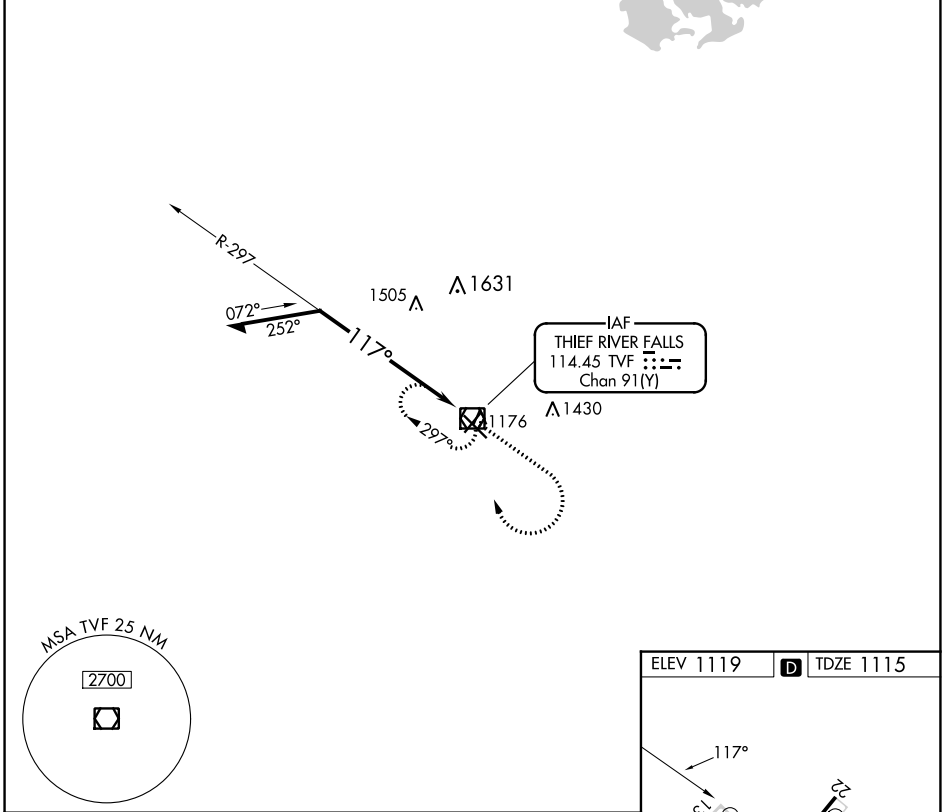

VOR/DME TVF 114.45 Chan 91(Y)	APP CRS 117°	Rwy Idg TDZE 1115 Apt Elev 1119	6504 1115 1119

VOR Y RWY 13

THIEF RIVER FALLS RGNL (TVF)

⚠ Circling to Rwy 4/22 NA at night. MISSED APPROACH: Climb to 2700 then right turn direct TVF VOR/DME and hold.

AWOS-3PT 119.025	MINNEAPOLIS CENTER 132.15 269.6	UNICOM 122.8 (CTAF)

CATEGORY	A	B	C	D
S-13	1740-1 625 (700-1)		1740-1³/₄ 625 (700-1³/₄)	1740-2 625 (700-2)
C CIRCLING	1740-1 621 (700-1)		1820-2 701 (800-2)	1980-2³/₄ 861 (900-2³/₄)

HIRL Rwy 13-31 **Ⓛ**
MIRL Rwy 4-22 **Ⓛ**
REIL Rws 4, 13, and 22 **Ⓛ**

NC-1, 28 NOV 2024 to 26 DEC 2024

NC-1, 28 NOV 2024 to 26 DEC 2024