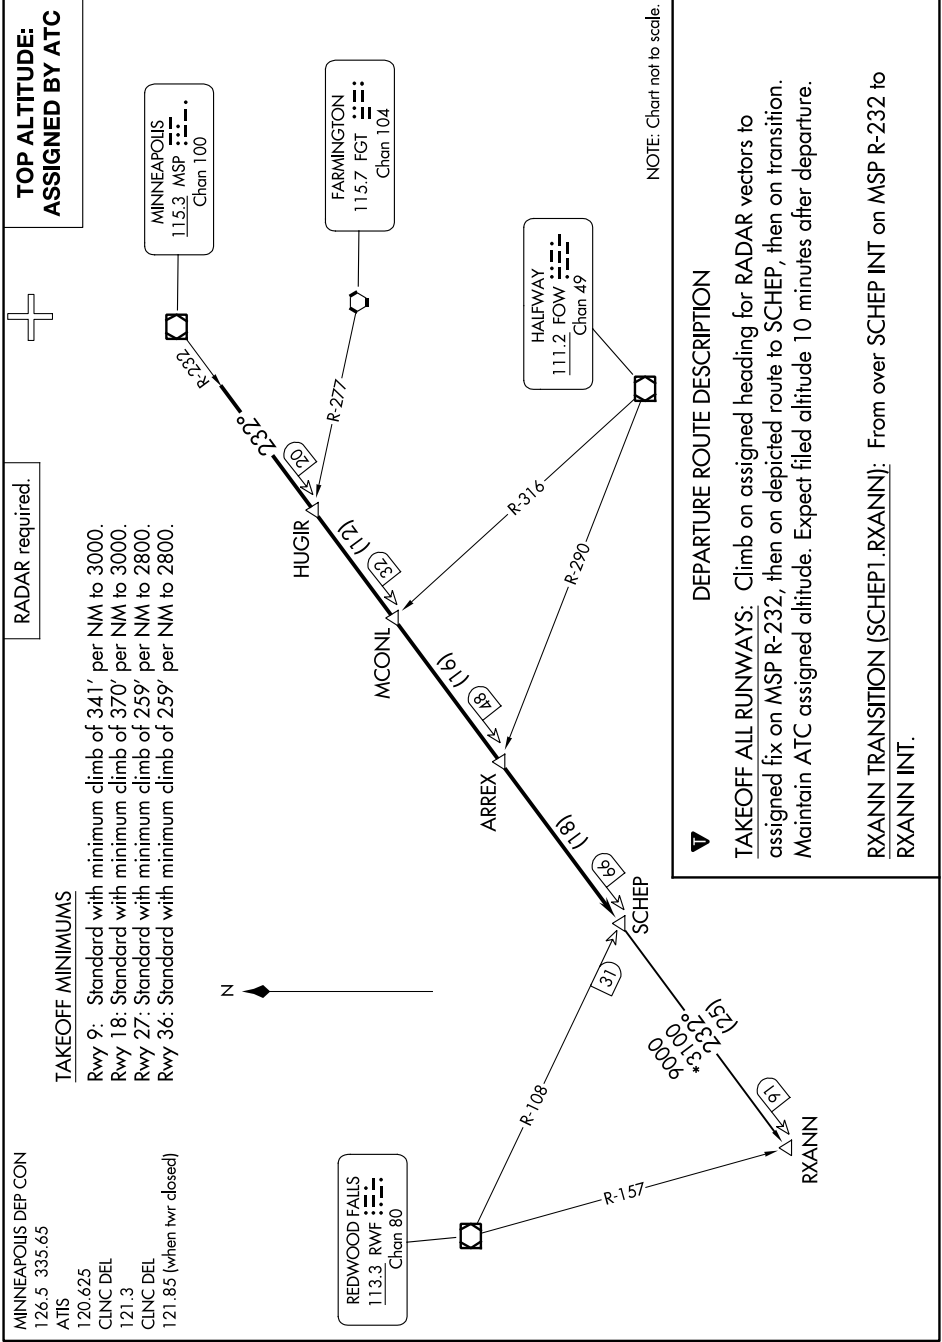

SCHEP ONE DEPARTURE

NC-1, 28 NOV 2024 to 26 DEC 2024

NC-1, 28 NOV 2024 to 26 DEC 2024