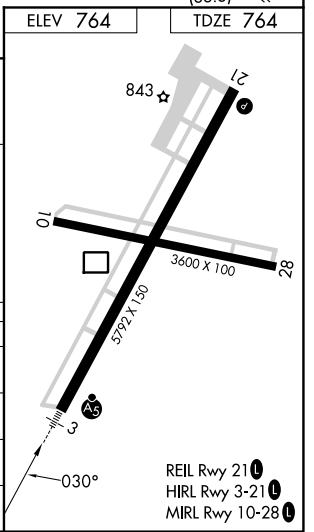

WAAS CH 93629 W03A	APP CRS 030°	Rwy Idg TDZE Apt Elev	5792 764 764
--	------------------------	-----------------------------	---

RNAV (GPS) RWY 3

GALESBURG MUNI (GBG)

RNP APCH - GPS.		MALSR 	MISSED APPROACH: Climb to 3000 direct EJIYU and hold.
AWOS-3 118.975	QUAD CITY APP CON * 133.275 257.8	CLNC DEL 120.7	UNICOM 123.0 (CTAF)

CATEGORY	A	B	C	D
LPV DA		964-1/2	200 (200-1/2)	
LNAV/VNAV DA		1060-1/2	296 (300-1/2)	
LNAV MDA	1140-1/2	376 (400-1/2)	1140-5/8	376 (400-5/8)
CIRCLING	1220-1	456 (500-1)	1380-1 3/4 616 (700-1 3/4)	1620-2 3/4 856 (900-2 3/4)