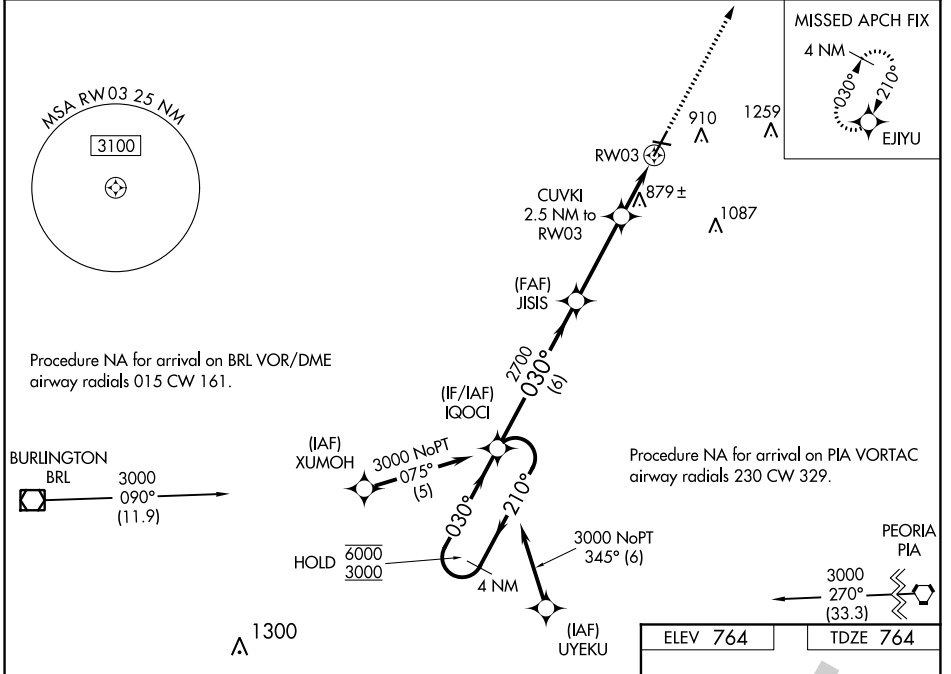

WAAS CH 93629 W03A	APP CRS 030°	Rwy Idg TDZE Apt Elev	5792 764 764
--	------------------------	-----------------------------	---

RNAV (GPS) RWY 3

GALESBURG MUNI (GBG)

RNP APCH - GPS.		MALSR 	MISSED APPROACH: Climb to 3000 direct EJIYU and hold.
AWOS-3 118.975	QUAD CITY APP CON * 133.275 257.8	CLNC DEL 120.7	UNICOM 123.0 (CTAF)

CATEGORY	A	B	C	D
LPV DA		964-1/2	200 (200-1/2)	
LNAV/VNAV DA		1060-1/2	296 (300-1/2)	
LNAV MDA	1140-1/2	376 (400-1/2)	1140-5/8	376 (400-5/8)
CIRCLING	1220-1	456 (500-1)	1380-1 3/4 616 (700-1 3/4)	1620-2 3/4 856 (900-2 3/4)

EC-3, 28 NOV 2024 to 26 DEC 2024

EC-3, 28 NOV 2024 to 26 DEC 2024