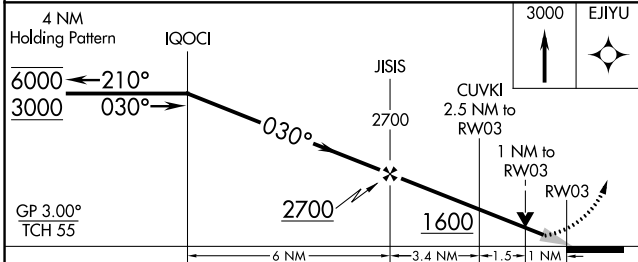

WAAS CH 93629 W03A	APP CRS 030°	Rwy Idg TDZE Apt Elev	5792 764 764
--	------------------------	-----------------------------	---

RNAV (GPS) RWY 3

GALESBURG MUNI (GBG)

RNP APCH - GPS.		MALSR 	MISSED APPROACH: Climb to 3000 direct EJIYU and hold.
AWOS-3 118.975	QUAD CITY APP CON * 133.275 257.8	CLNC DEL 120.7	UNICOM 123.0 (CTAF)

CATEGORY	A	B	C	D
LPV DA		964-1/2	200 (200-1/2)	
LNAV/VNAV DA		1060-1/2	296 (300-1/2)	
LNAV MDA	1140-1/2	376 (400-1/2)	1140-5/8	376 (400-5/8)
CIRCLING	1220-1	456 (500-1)	1380-1 3/4 616 (700-1 3/4)	1620-2 3/4 856 (900-2 3/4)